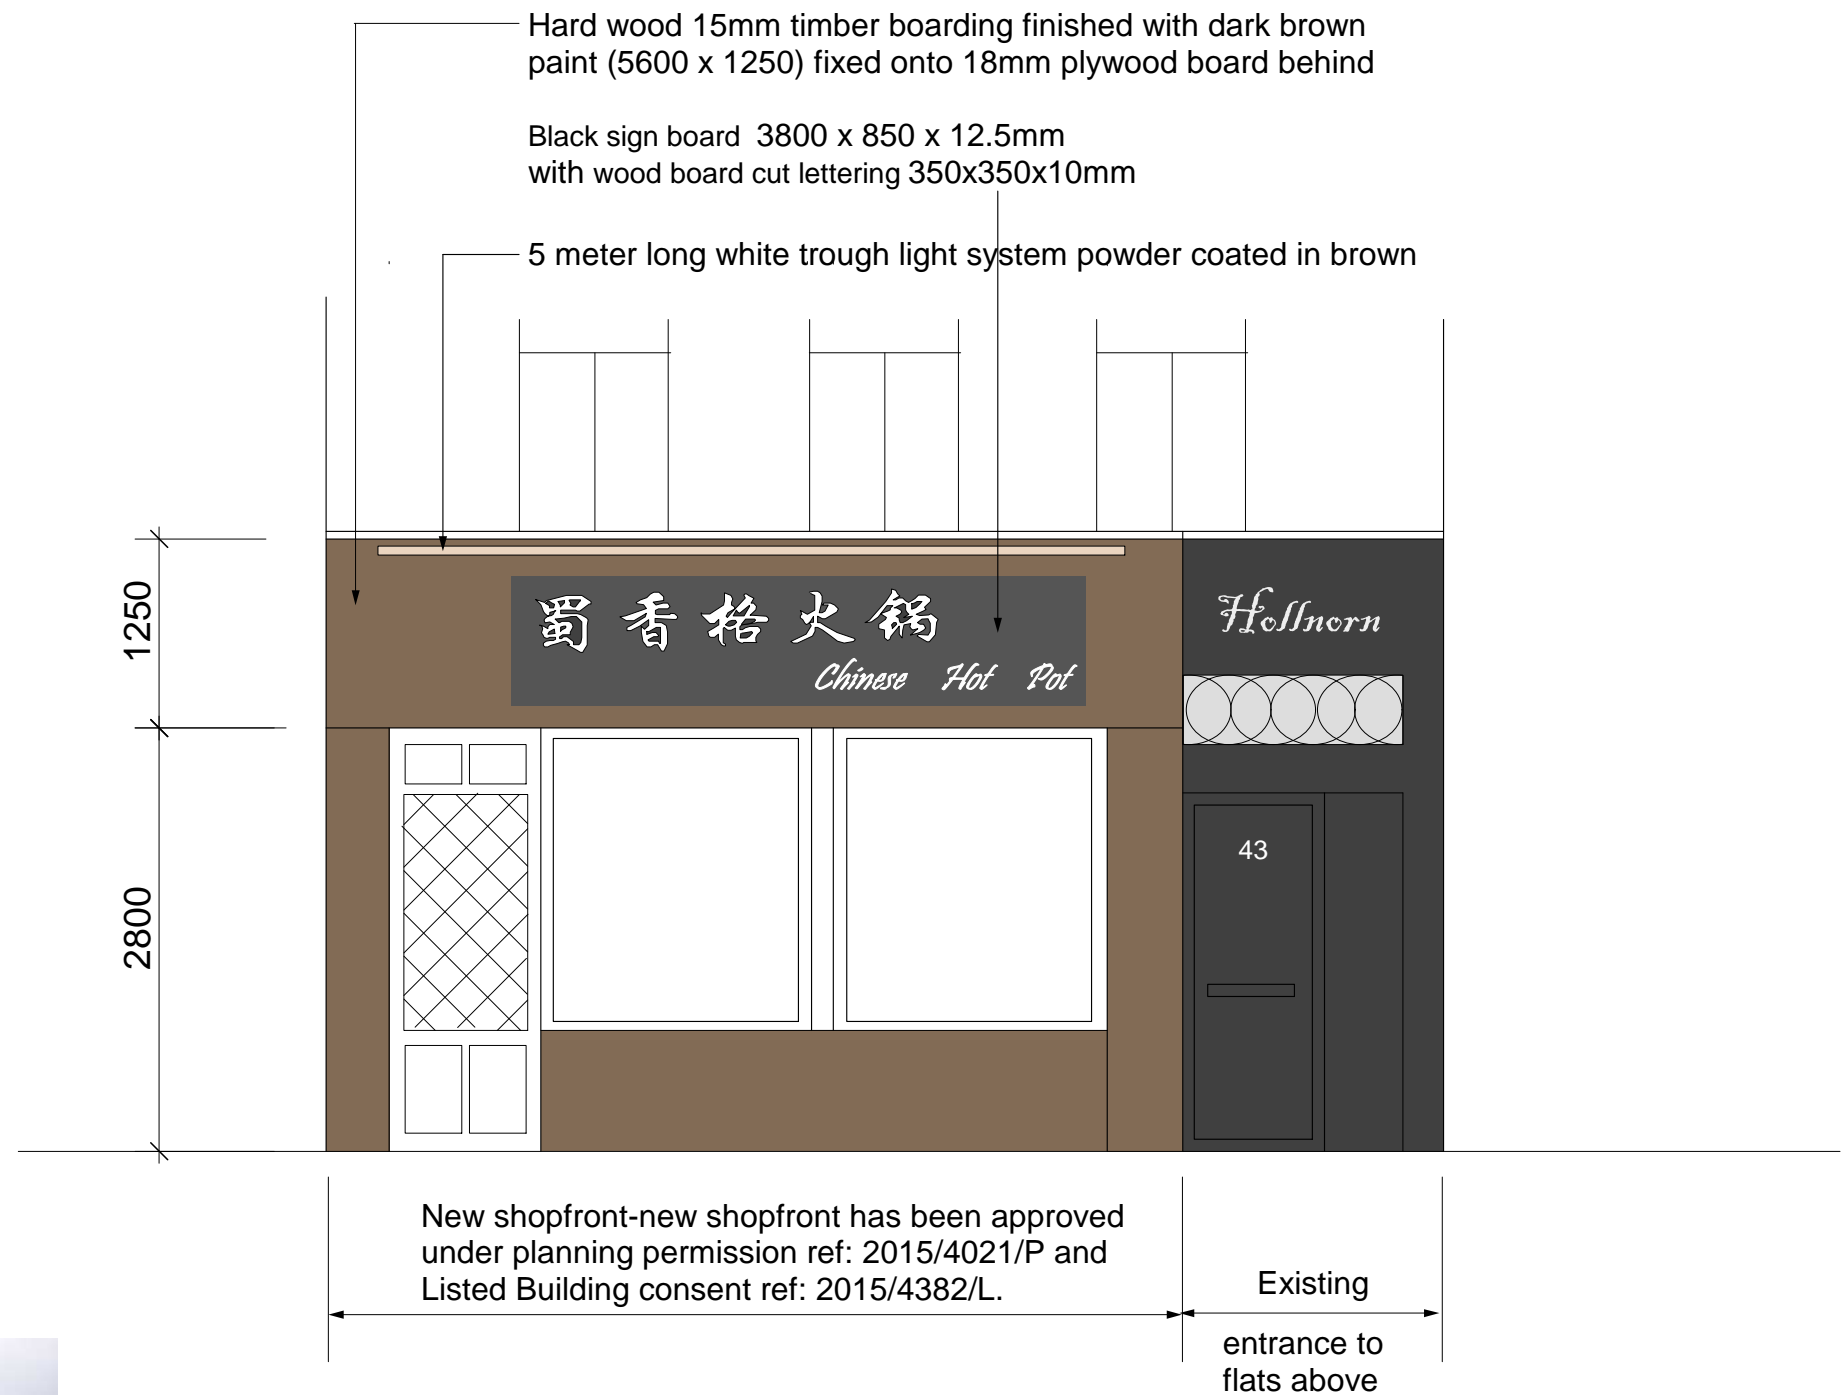

Existing shop sign to be replaced

Front Elevation 1:50

 NEW IMAGE DESIGN <small>ARCHITECTS INTERIORS CONSTRUCTION</small>		
2A Tiverton Road London N18 1DW Tel: 02083456883		
Project Site: 43 NEW OXFORD STREET, LONDON, WC1A 1BH		
Client: Mr Terry Zhao		
Drawing Title: Shop Front Elevation		
Drawing No.: 451/SD/01		
Date:	Scale:	
Dec/2015	1:50	A