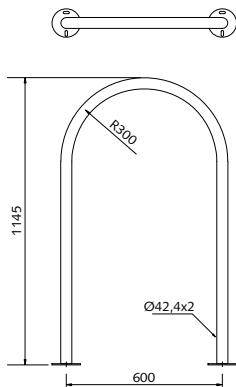

Standard sizes as follows:

Length 600mm, height 1325mm.

Length 600mm, height 1145mm from feet.

Tube diameter Ø42.4mm

## 2 STAINLESS STEEL ARCH

A modest but smart bicycle stand in stainless steel, our arch.

The arch has a width of 190 mm c.t.c. upright.

The total height is 1250 mm.

The tube has a diameter of 48.3x2 mm.

## 1 STAINLESS STEEL ARCH

Part code	Description
05.003.000	Stainless steel cycle hoop, length 600mm overall height 1325mm
05.003.125	Stainless steel cycle hoop, with concrete feet, length 600mm height from feet 1145mm

## 2 STAINLESS STEEL ARCH

Part code	Description
05.281.000	190 mm wide, total height 1250 mm

Part code 05.003.125

Part code 05.281.000