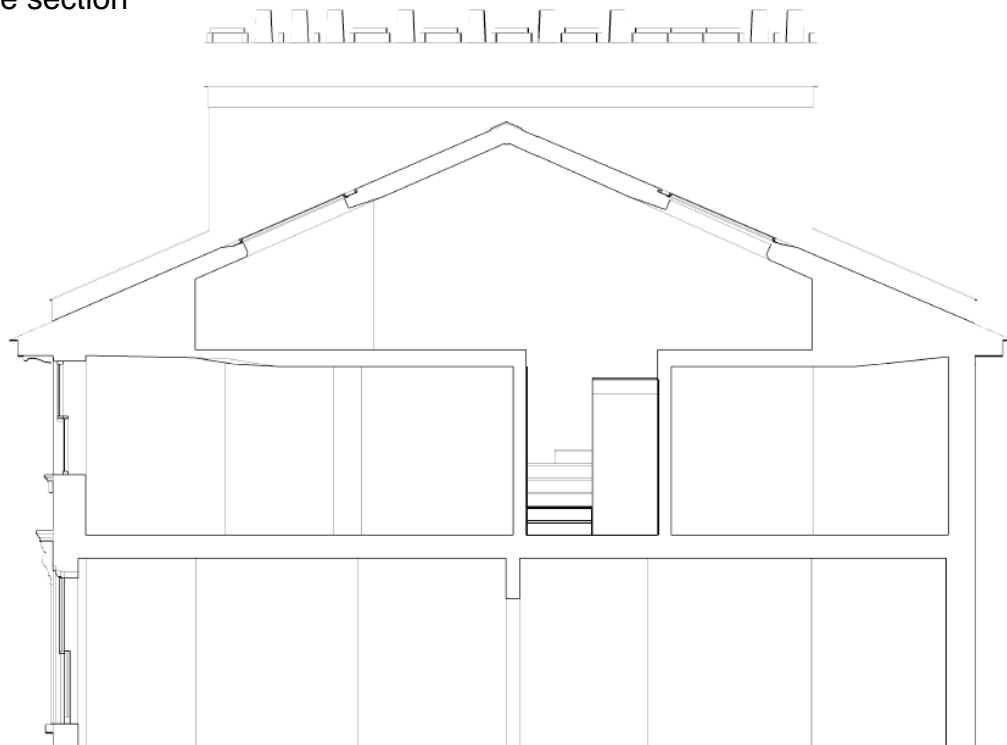

3D side elevation

roof section

velux windows

sliding folding doors with powder coated aluminium frames  
roof terrace with timber decking

velux windows

roof slated with welsh slate

Scale: 1:100

Do not scale from this drawing

side section

Scale: 1:100

Do not scale from this drawing

rear  
elevation

Scale: 1:100

Do not scale from this drawing

roof elevation

Scale: 1:100

Do not scale from this drawing

side elevation

glass balustrade with handrail  
roof re-slatted with welsh tiles

Scale: 1:100

Do not scale from this drawing

front  
elevation