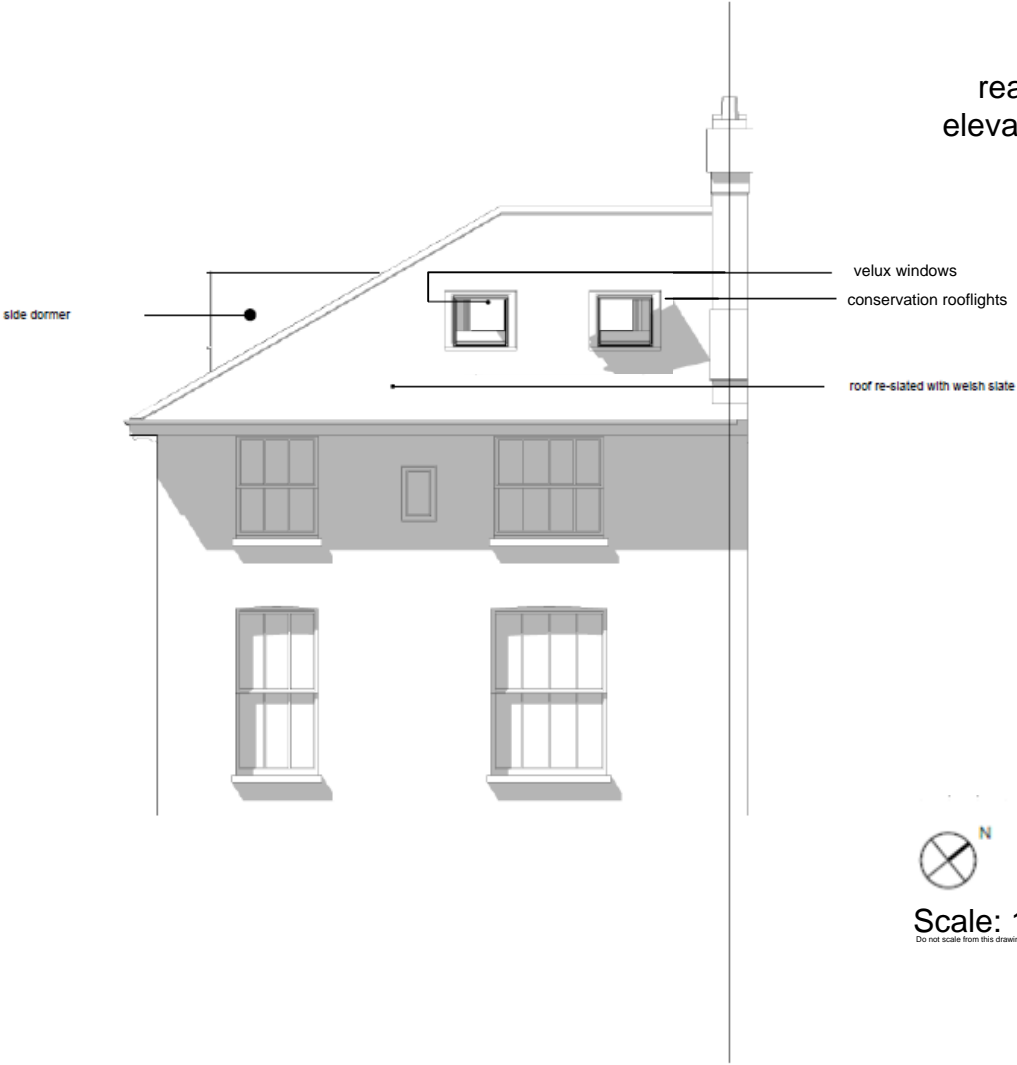

3D side elevation

roof section

velux windows

sliding folding doors with powder coated aluminium frames  
roof terrace with timber decking

velux windows

roof slated with welsh slate

Scale: 1:100

Do not scale from this drawing

side section

Scale: 1:100

Do not scale from this drawing

rear  
elevation

Scale: 1:100

Do not scale from this drawing

roof elevation

Scale: 1:100

Do not scale from this drawing

side elevation

glass balustrade with handrail  
roof re-slatted with welsh tiles

Scale: 1:100

Do not scale from this drawing

front  
elevation