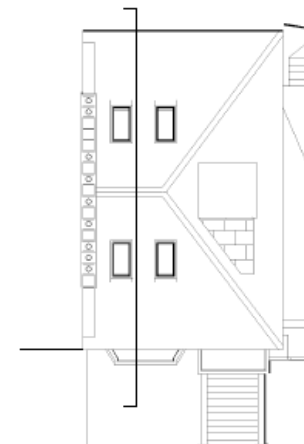

3D side elevation

roof section

velux windows

sliding folding doors with powder coated aluminium frames  
roof terrace with timber decking

velux windows

roof slated with welsh slate

Scale: 1:100

Do not scale from this drawing

side section

Scale: 1:100

Do not scale from this drawing

rear  
elevation

Scale: 1:100

Do not scale from this drawing

roof elevation

Scale: 1:100

Do not scale from this drawing

side elevation

glass balustrade with handrail  
roof re-slatted with welsh tiles

Scale: 1:100

Do not scale from this drawing

front  
elevation