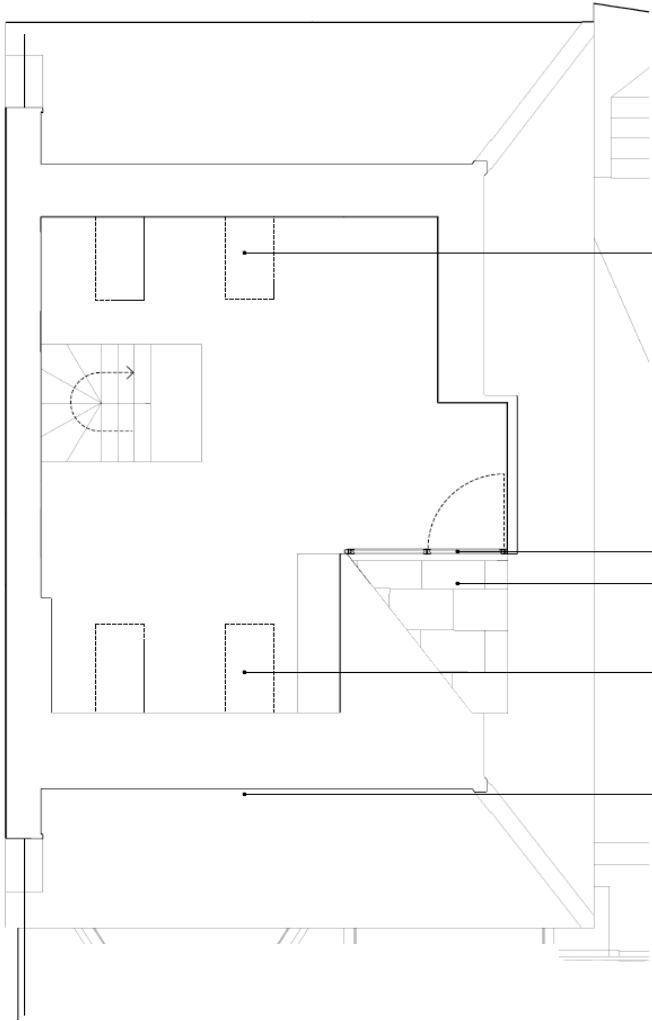

3D side elevation

roof section

velux windows

sliding folding doors with powder coated aluminium frames  
roof terrace with timber decking

velux windows

roof slated with welsh slate

Scale: 1:100

Do not scale from this drawing

side section

Scale: 1:100

Do not scale from this drawing

rear  
elevation

Scale: 1:100

Do not scale from this drawing

roof elevation

Scale: 1:100

Do not scale from this drawing

side elevation

glass balustrade with handrail  
roof re-slatted with welsh tiles

Scale: 1:100

Do not scale from this drawing

front  
elevation