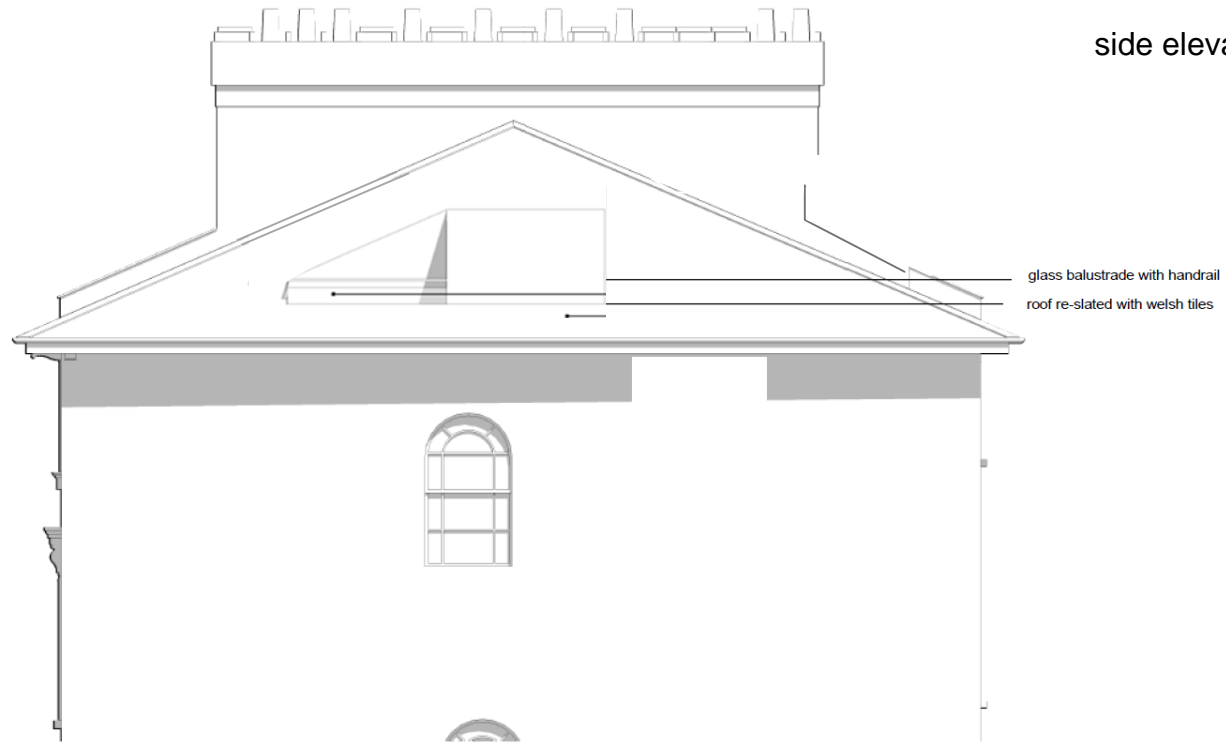

3D side elevation

roof section

velux windows

sliding folding doors with powder coated aluminium frames  
roof terrace with timber decking

velux windows

roof slated with welsh slate

Scale: 1:100

Do not scale from this drawing

side section

Scale: 1:100

Do not scale from this drawing

rear  
elevation

Scale: 1:100

Do not scale from this drawing

roof elevation

Scale: 1:100

Do not scale from this drawing

side elevation

glass balustrade with handrail  
roof re-slatted with welsh tiles

Scale: 1:100

Do not scale from this drawing

front  
elevation