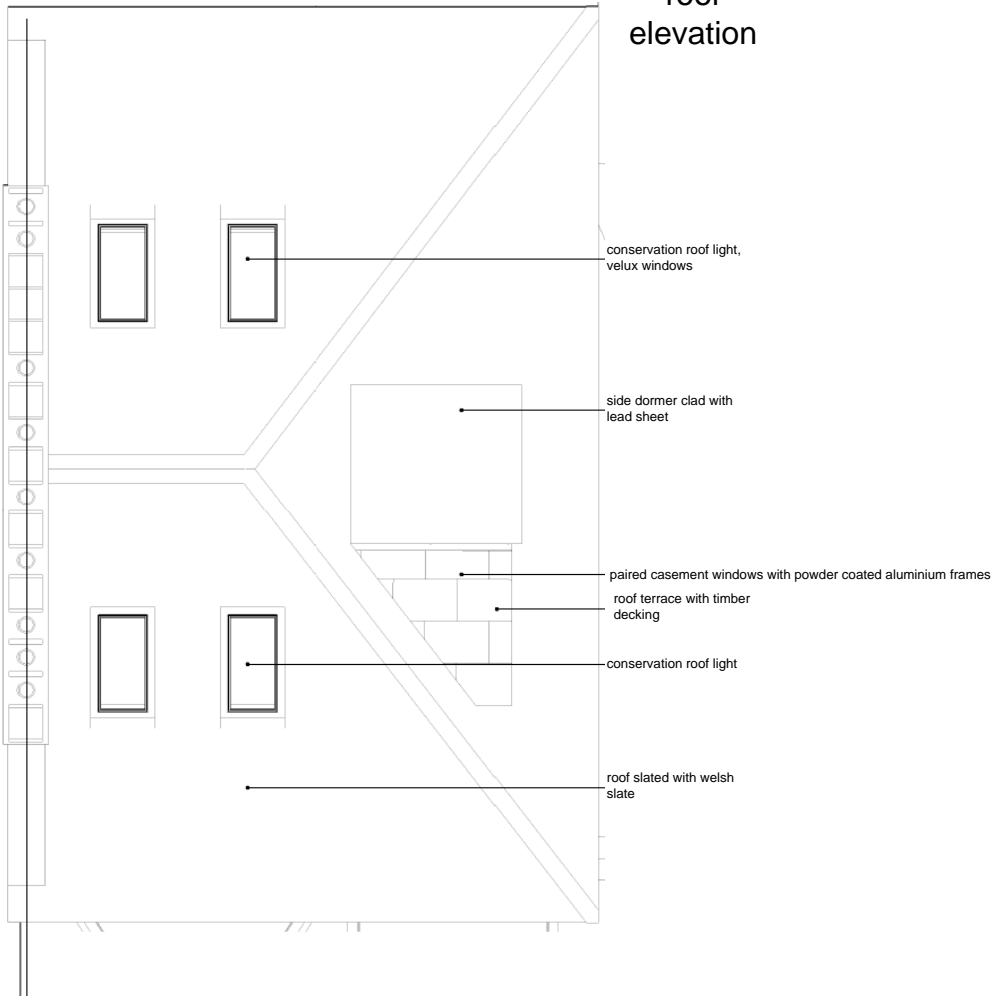

3D side elevation

roof section

velux windows

sliding folding doors with powder coated aluminium frames  
roof terrace with timber decking

velux windows

roof slated with welsh slate

Scale: 1:100

Do not scale from this drawing

side section

Scale: 1:100

Do not scale from this drawing

rear  
elevation

Scale: 1:100

Do not scale from this drawing

roof elevation

Scale: 1:100

Do not scale from this drawing

side elevation

glass balustrade with handrail  
roof re-slatted with welsh tiles

Scale: 1:100

Do not scale from this drawing

front  
elevation