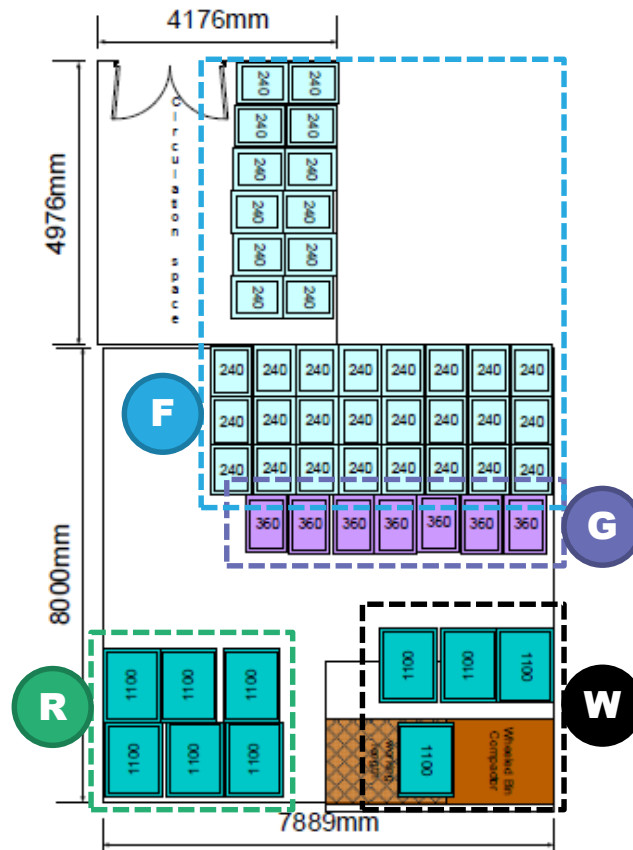

- 4 No. 1,100 litre euro bins containing refuse
- 6 No. 1,100 litre euro bins containing DMR
- 7 No. 340 litre wheelie bins containing glass
- 38 No. 240 litre wheelie bins containing food waste

Extract from Waste Storage and Management Strategy showing bins and allocated waste streams

A layout of the waste store located in the West Yard is shown in Figure 17.

Figure 17. Camden Lock Market West Yard Waste Store