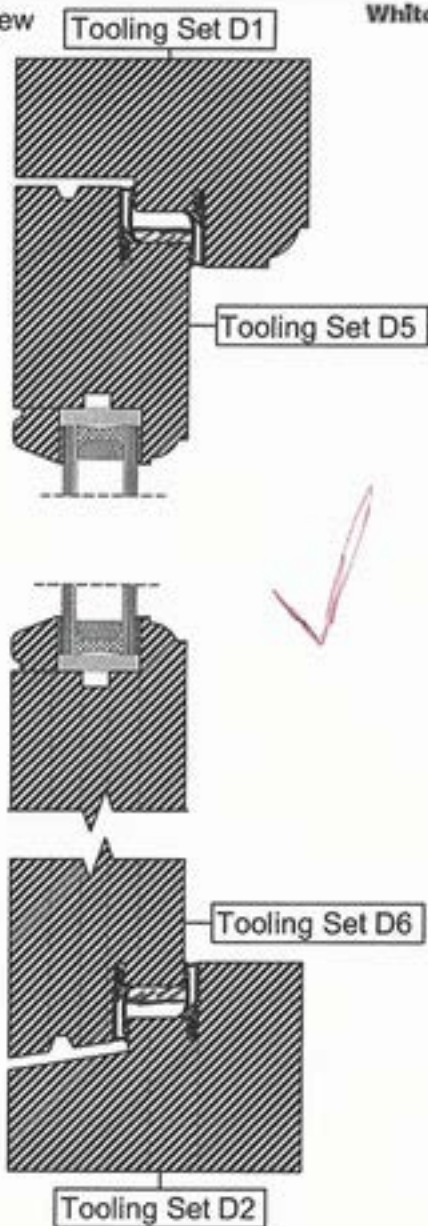

Sliding Sash - Springs  
Vertical Section

---

SCALE: 1:2 @ A4

# HP Doors

Side View

Whitehill

Top View

Whitehill

HP Flush doors

Single door  
multi-point lock