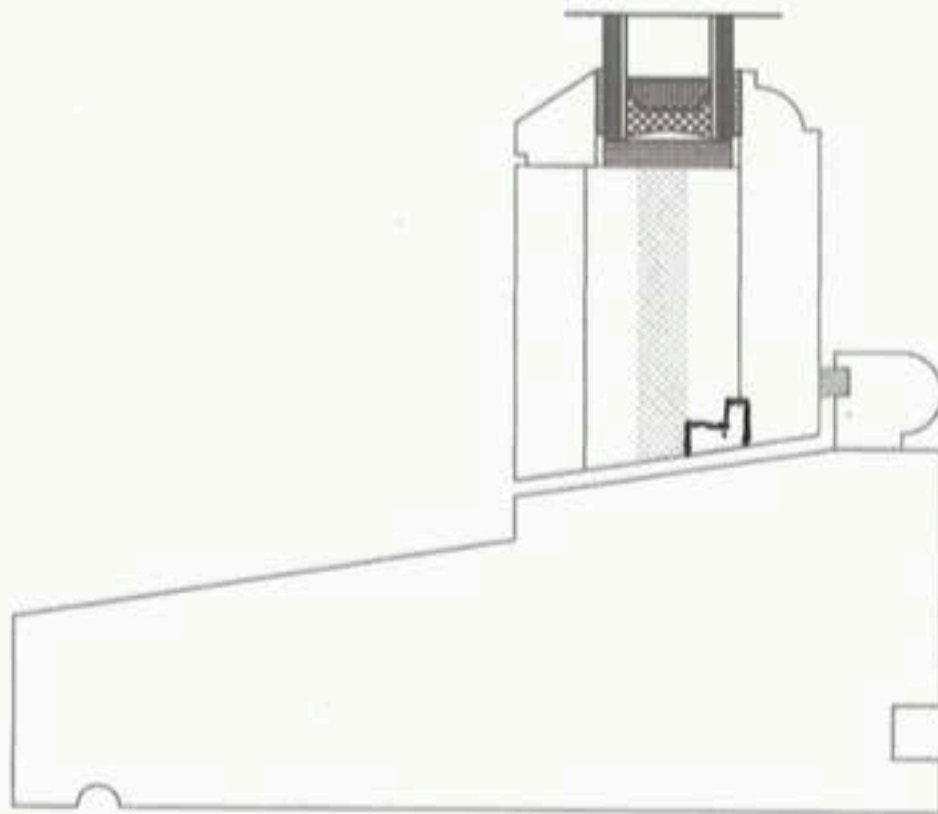

Double Glazed

CBros Building Services  
18 Willow Lane, Micham  
CR4 4NA  
T: 07834 978578

Sliding Sash - Weights  
Horizontal Section

SCALE: 1:2 @ A4

Double Glazed

---

CBros Building Services  
18 Willow Lane, Micham  
CR4 4NA  
T: 07834 978578

Sliding Sash - Springs  
Vertical Section

---

SCALE: 1:2 @ A4

# HP Doors

Side View

Whitehill

Top View

Whitehill

HP Flush doors

Single door  
multi-point lock