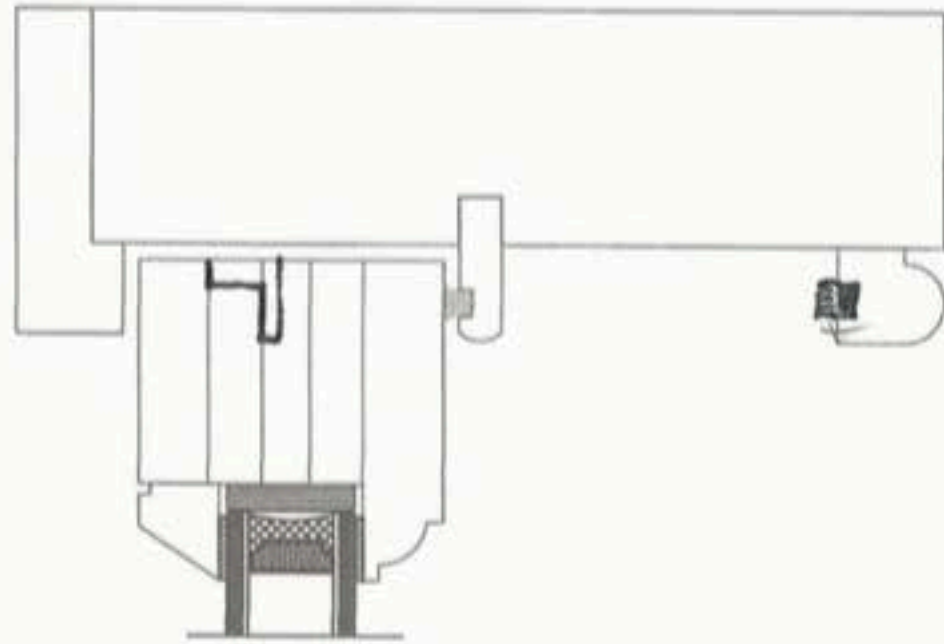

Double Glazed

CBros Building Services  
18 Willow Lane, Micham  
CR4 4NA  
T: 07834 978578

Sliding Sash - Weights  
Horizontal Section

SCALE: 1:2 @ A4

Double Glazed

---

CBros Building Services  
18 Willow Lane, Micham  
CR4 4NA  
T: 07834 978578

Sliding Sash - Springs  
Vertical Section

---

SCALE: 1:2 @ A4

# HP Doors

Side View

Whitehill

Top View

Whitehill

HP Flush doors

Single door  
multi-point lock