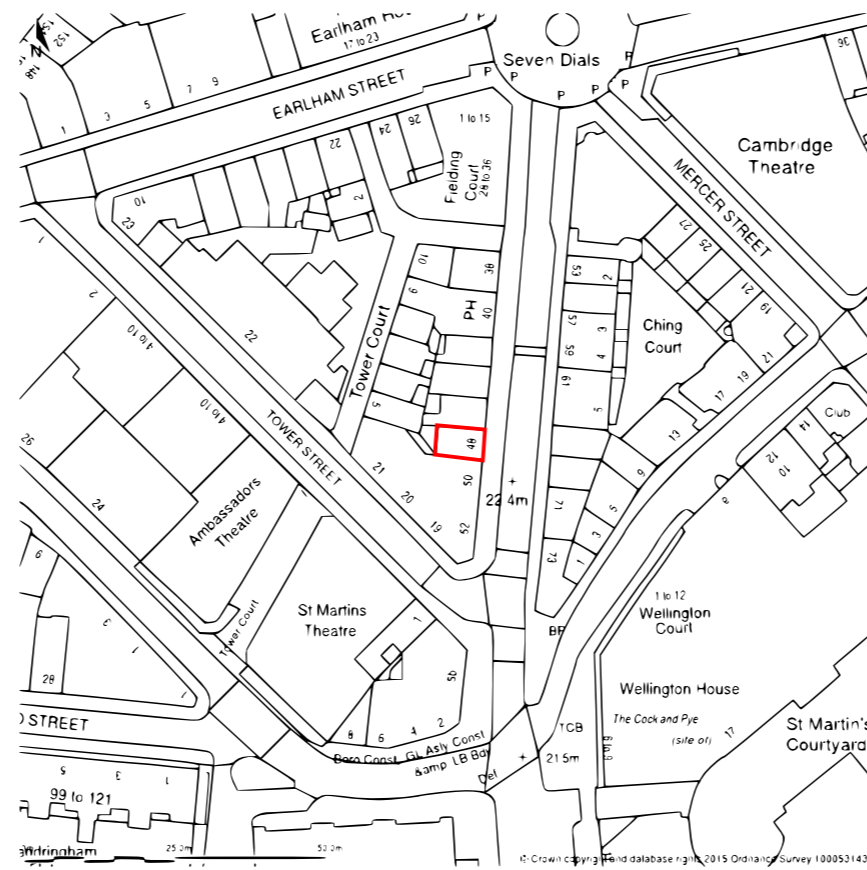

250.0m
125.0m
62.5m
31.25m

ewell

49BIS RUE PLANCHAT
75020, PARIS

DRAWING TITLE	
LOCATION PLAN	
ADDRESS	
48 MONMOUTH STREET, LONDON WC2	
PROJECT NAME	DATE
	22/12/2015
	SCALE
	1:1250 @ A3
CLIENT	DRAWING NO.
LE LABO	0129122015