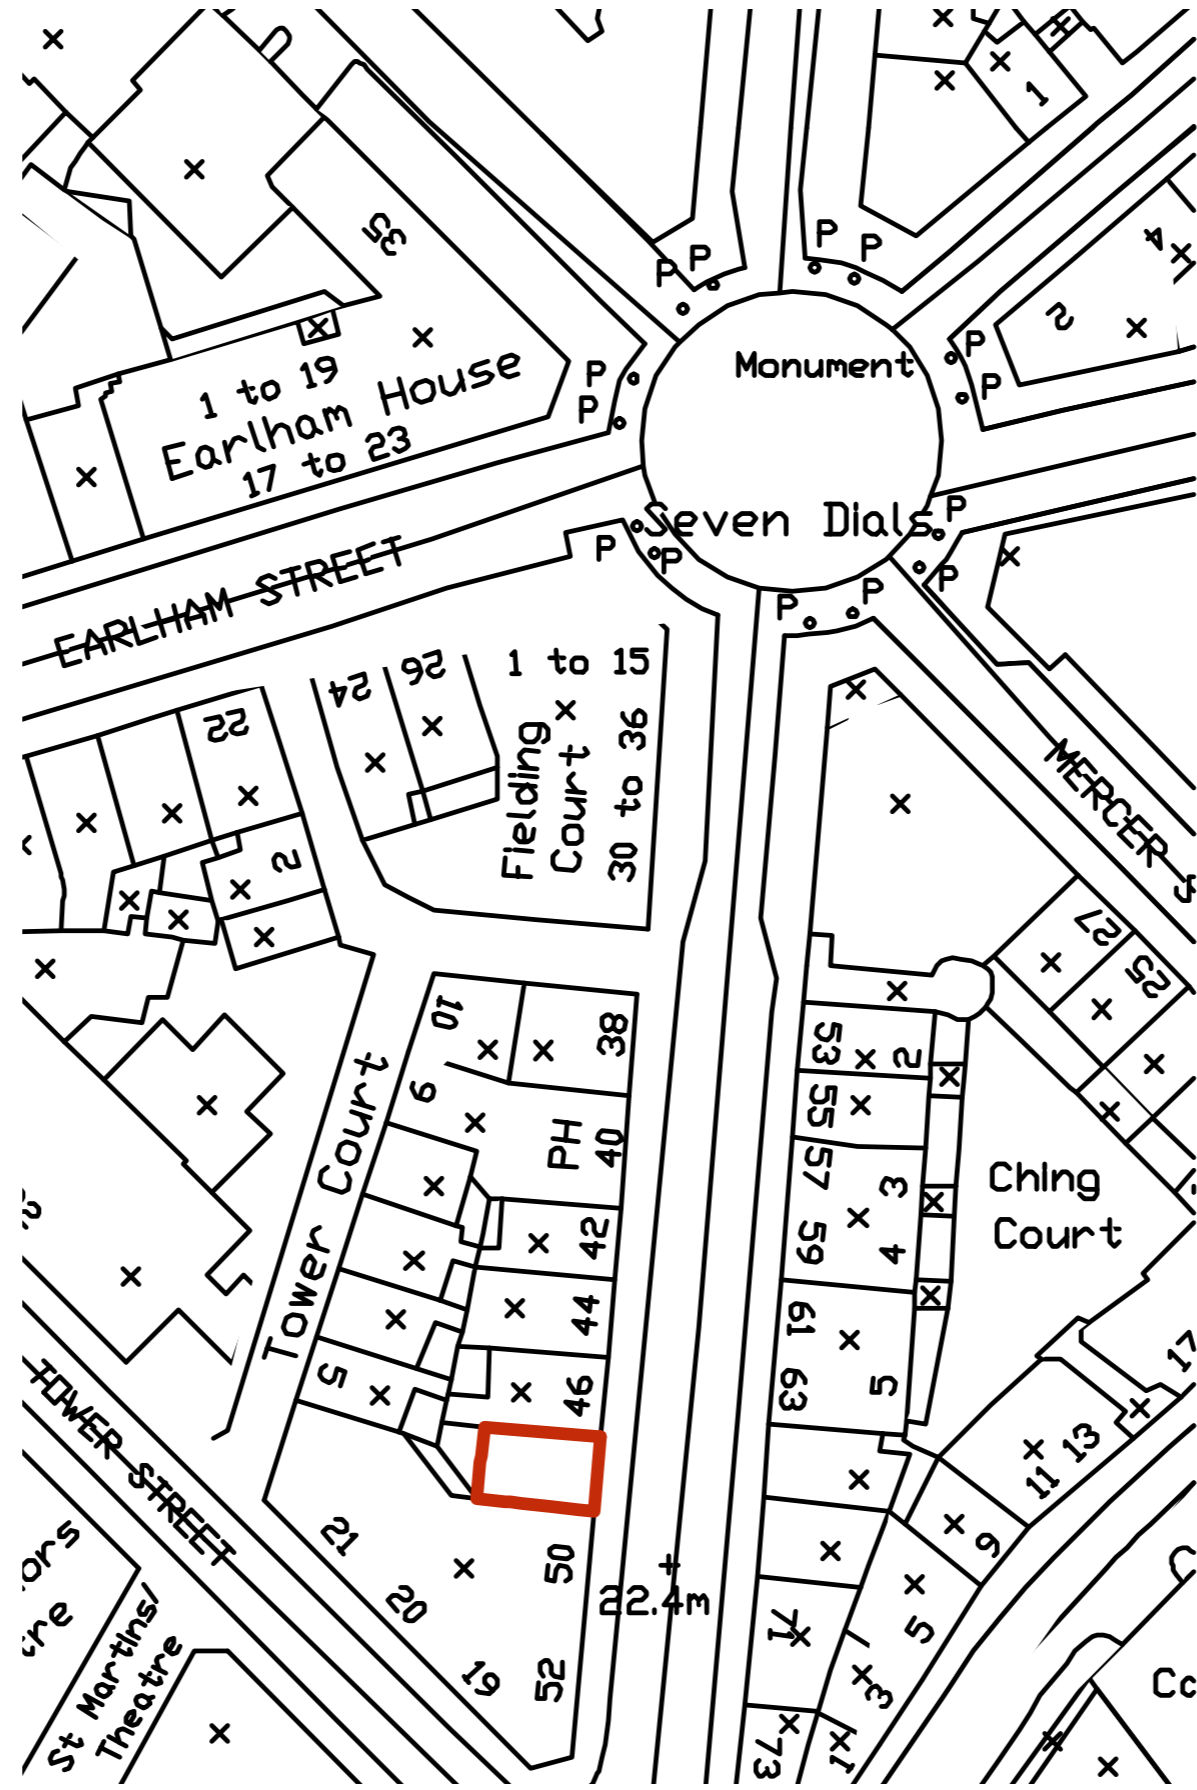

100.0m
50.0m
25.0m
12.5m

 49BIS RUE PLANCHAT 75020, PARIS	
DRAWING TITLE BLOCK PLAN	
ADDRESS 48 MONMOUTH STREET, LONDON WC2	
PROJECT NAME	DATE 22/12/2015
	SCALE 1:500 @A3
CLIENT LE LABO	DRAWING NO. 0229122015