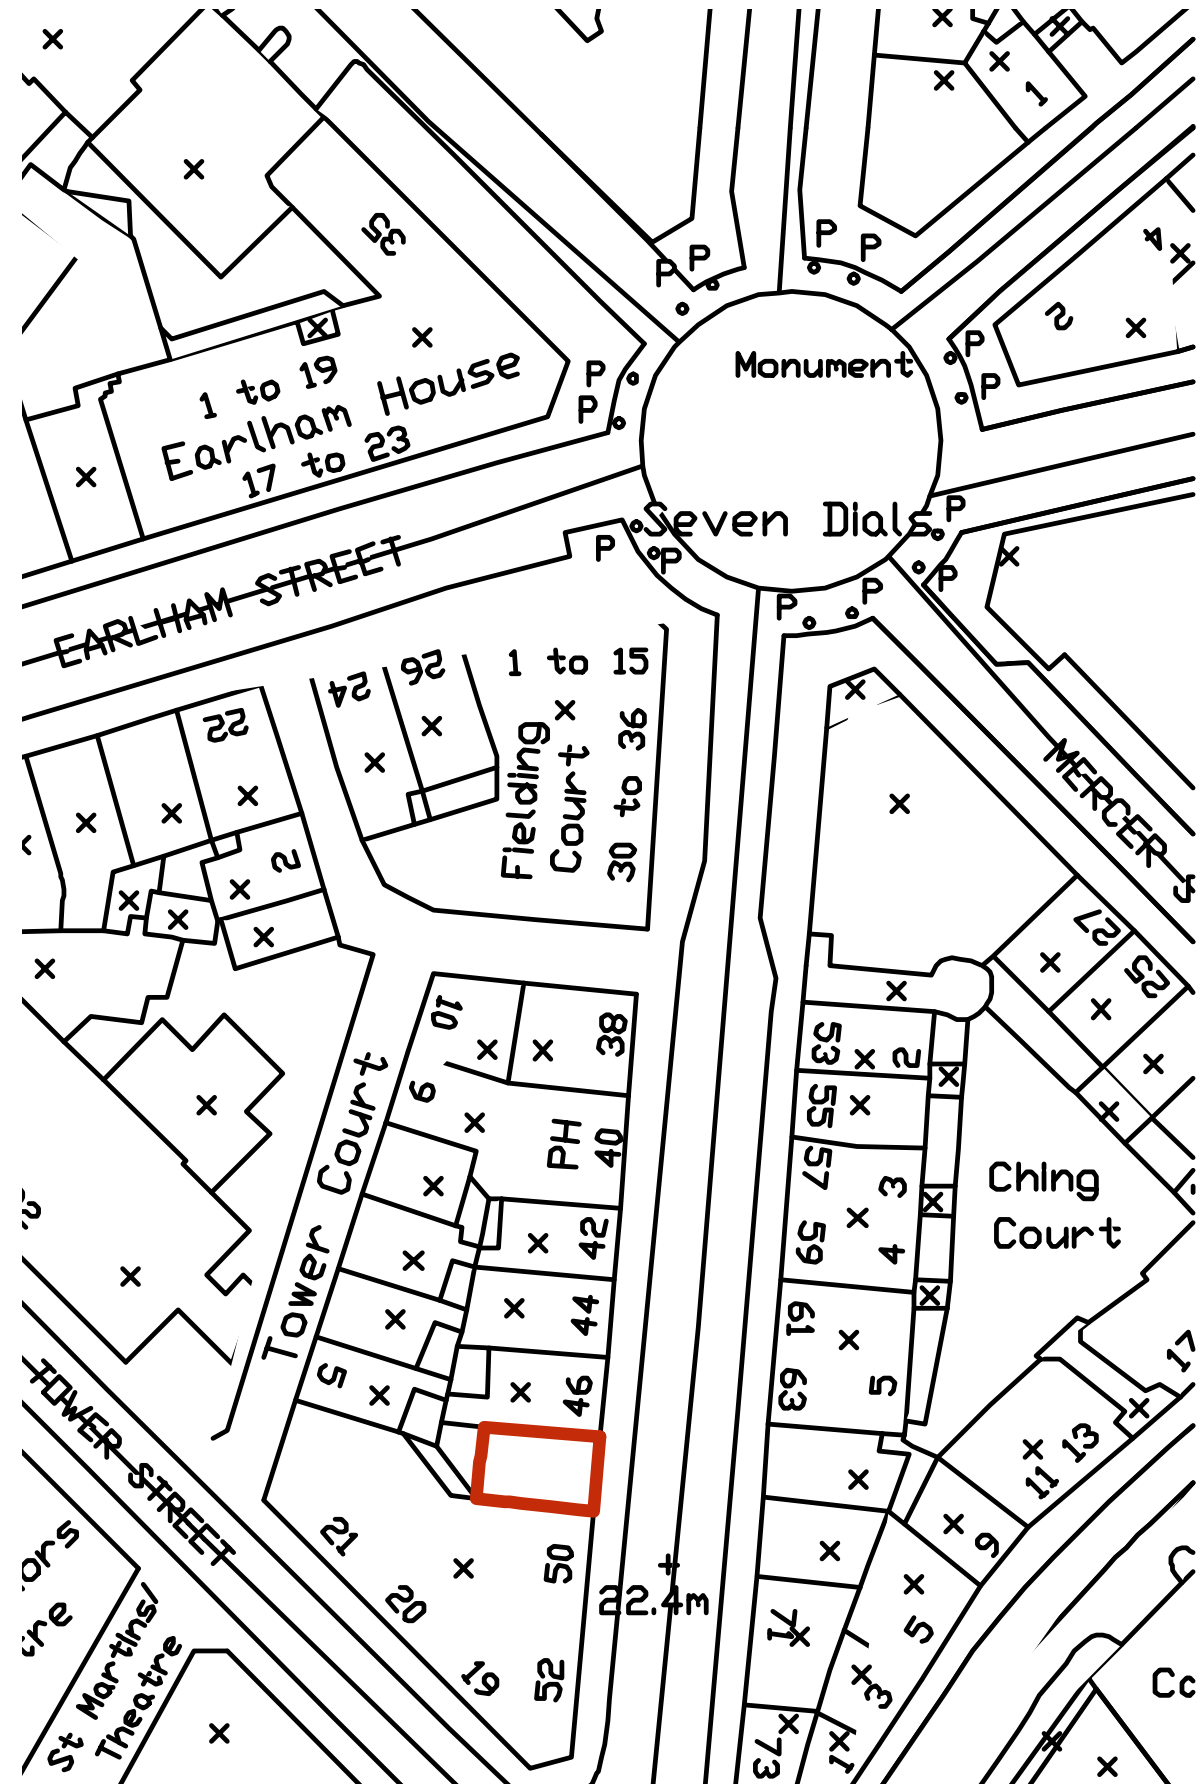

100.0m  
50.0m  
25.0m  
12.5m

 49BIS RUE PLANCHAT 75020, PARIS	
DRAWING TITLE BLOCK PLAN	
ADDRESS 48 MONMOUTH STREET, LONDON WC2	
PROJECT NAME	DATE 22/12/2015
	SCALE 1:500 @A3
CLIENT LE LABO	DRAWING NO. 0229122015