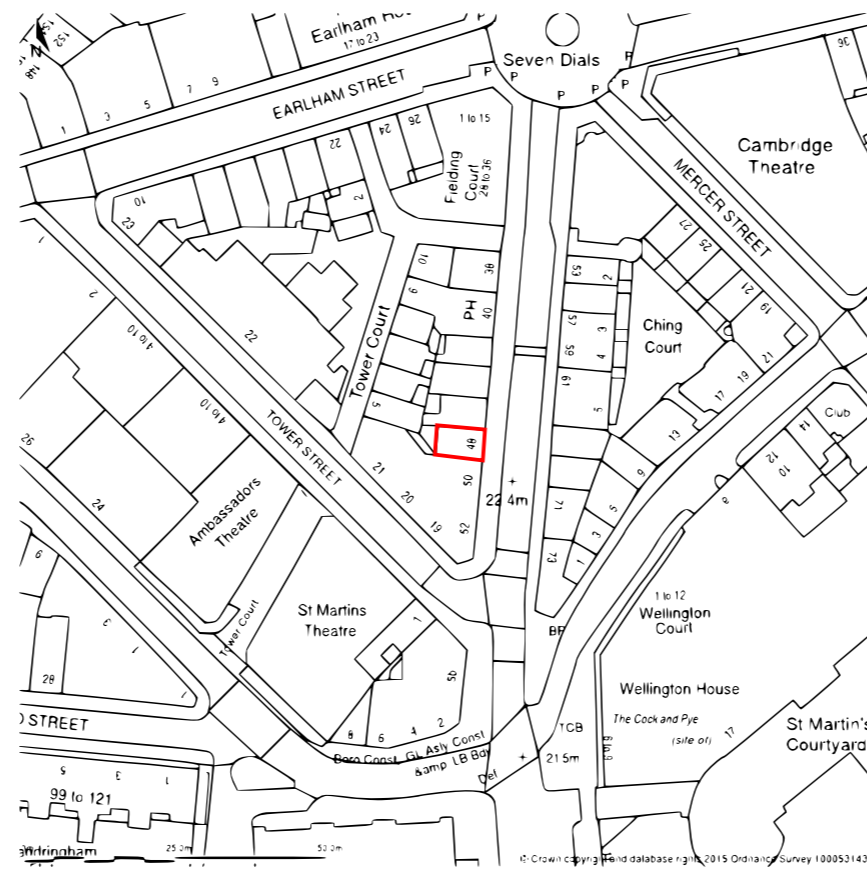

250.0m  
125.0m  
62.5m  
31.25m

*ewell*

49BIS RUE PLANCHAT  
75020, PARIS

|                                   |             |
|-----------------------------------|-------------|
| DRAWING TITLE                     |             |
| LOCATION PLAN                     |             |
| ADDRESS                           |             |
| 48 MONMOUTH STREET,<br>LONDON WC2 |             |
| PROJECT NAME                      | DATE        |
|                                   | 22/12/2015  |
|                                   | SCALE       |
|                                   | 1:1250 @ A3 |
| CLIENT                            | DRAWING NO. |
| LE LABO                           | 0129122015  |