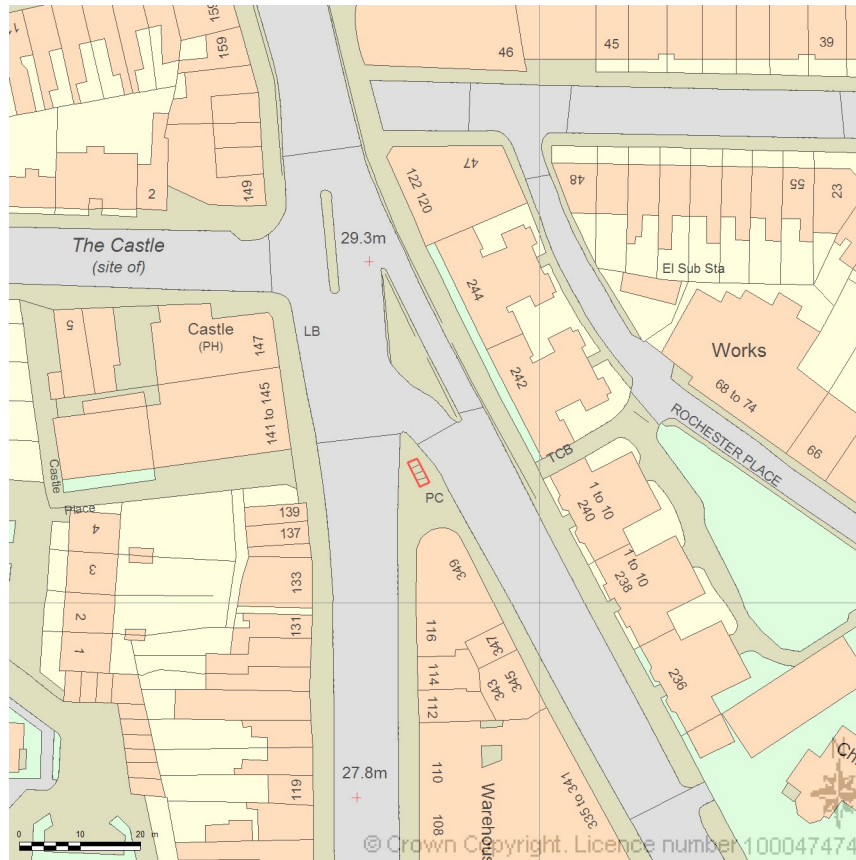

SITE LOCATION PLAN
AREA 2 HA
SCALE 1:1250 on A4
CENTRE COORDINATES: 528983, 184528

Supplied by Streetwise Maps Ltd
www.streetwise.net
Licence No: 100047474
20/07/2015 10:07