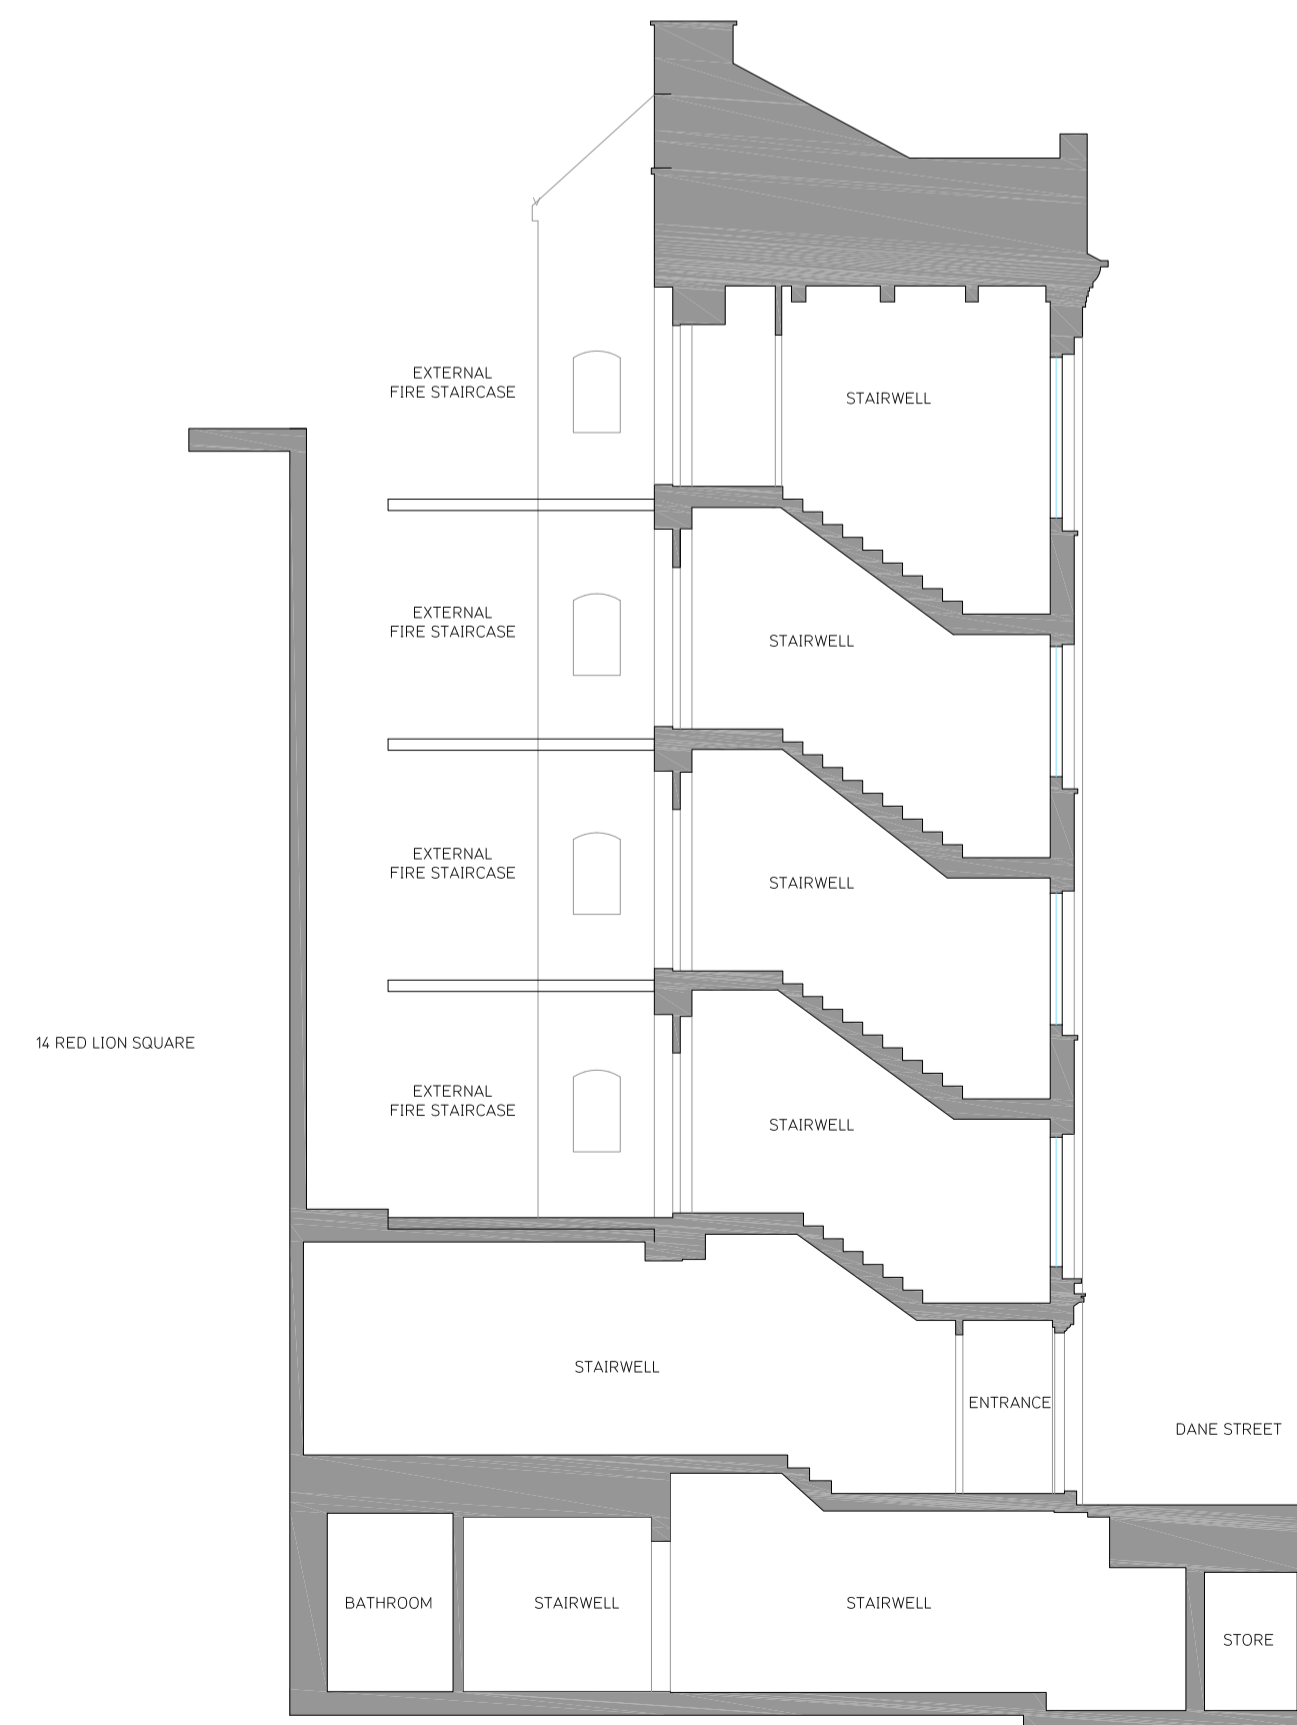

1 Existing Section AA
020 SCALE 1:100

2 Existing Section BB
020 SCALE 1:100

NOTES

Revisions No	Date	By
A	27-Nov-2015	IA

Client
13-17 Red Lion Square LLP

Stage
Planning

HWO Architects
407-8 ScreenWorks
22 Highbury Grove
London N5 2ER
T +44 (0)20 7566 0006
E info@hwo-architects.com

Job title
**13 Red Lion Square
London, WC1R 4QH**

Drawing title
Existing Sections AA & BB

Created by	Checked by	Scale	Date
IA	NK	1:100@ A1	12-NOV-2015

Job	Stage	Drawing	Revision
432	- S2 -	020	A