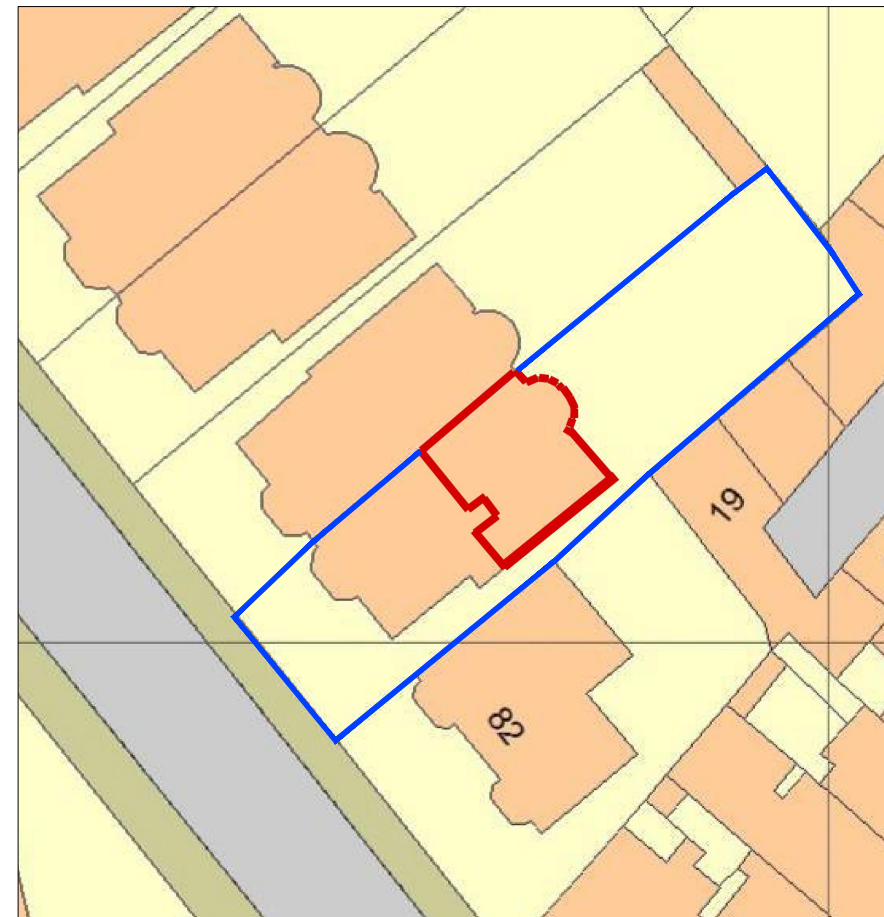

SITE LOCATION PLAN
 AREA 2 HA
 SCALE: 1:1250 on A4
 CENTRE COORDINATES: 527481 , 184615

Supplied by Streetwise Maps Ltd
www.streetwise.net
 Licence No: 100047474
 13:14:16 15/12/2015

- Notes
- 1- This drawing is not for construction;
 - 2- All Dimension are in millimeters;
 - 3- Dimensions are not to be scaled directly from drawings;
 - 4- All dimensions are to be checked on site and the Architect is to be inform of any discrepancies before construction commences;
 - 5- All references to drawings refer to current revision of that drawing;

CHANGE OF WINDOWS

LOCATION AND SITE PLANS

ADDRESS: 80C BELSIZE PARK GARDENS
 LONDON NW3 4NG

CILENT: ALMAX GROUP

DRAWN: DB DRG NO: B002_00.R1

SCALE: 1:1250, 1:500/ A3 DATE: JAN 2016

NOTES: - THIS DRAWING IS NOT TO BE USED FOR CONSTRUCTION