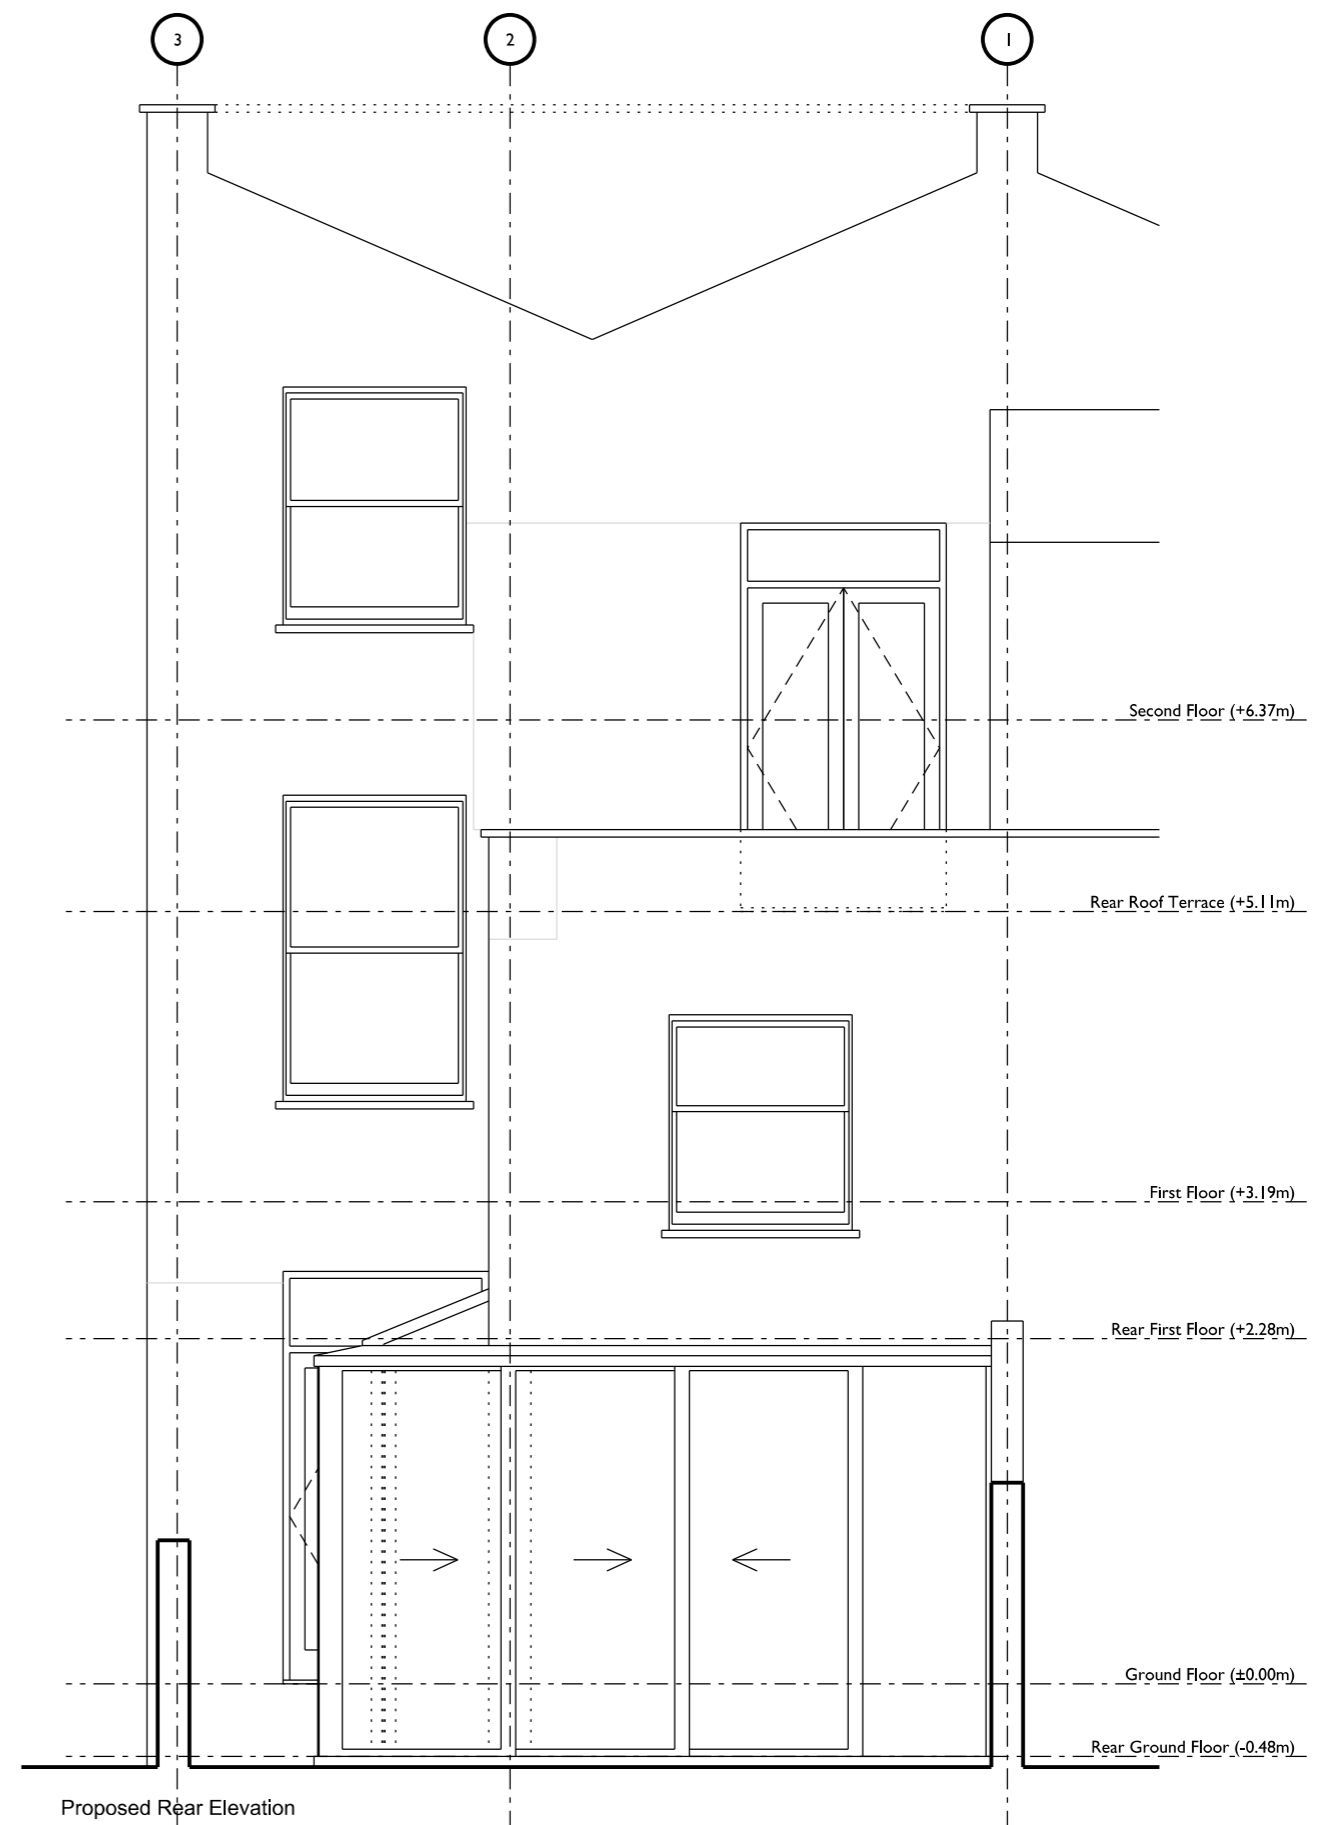

Proposed Front Elevation

Proposed Rear Elevation

MARTINS CAMISULI Unit 1, 2a oakford road, London nw5 1ah. Tel 020 7267 8622 www.martinscamisuli.co.uk

Messina Avenue

DRWG TITLE Proposed Front and Rear Elevations  
 DRWG NO 125\_(01)\_14  
 SCALE 1:50 @ A3  
 DATE June 2015

REV  
 NOTES Construction

DESIGN DRAWING FOR INFORMATION ONLY, AND IS NOT TO BE CONSTRUCTED FROM.  
 ALL DIMENSIONS TO BE CHECKED ON SITE. THIS DRAWING IS COPYRIGHT