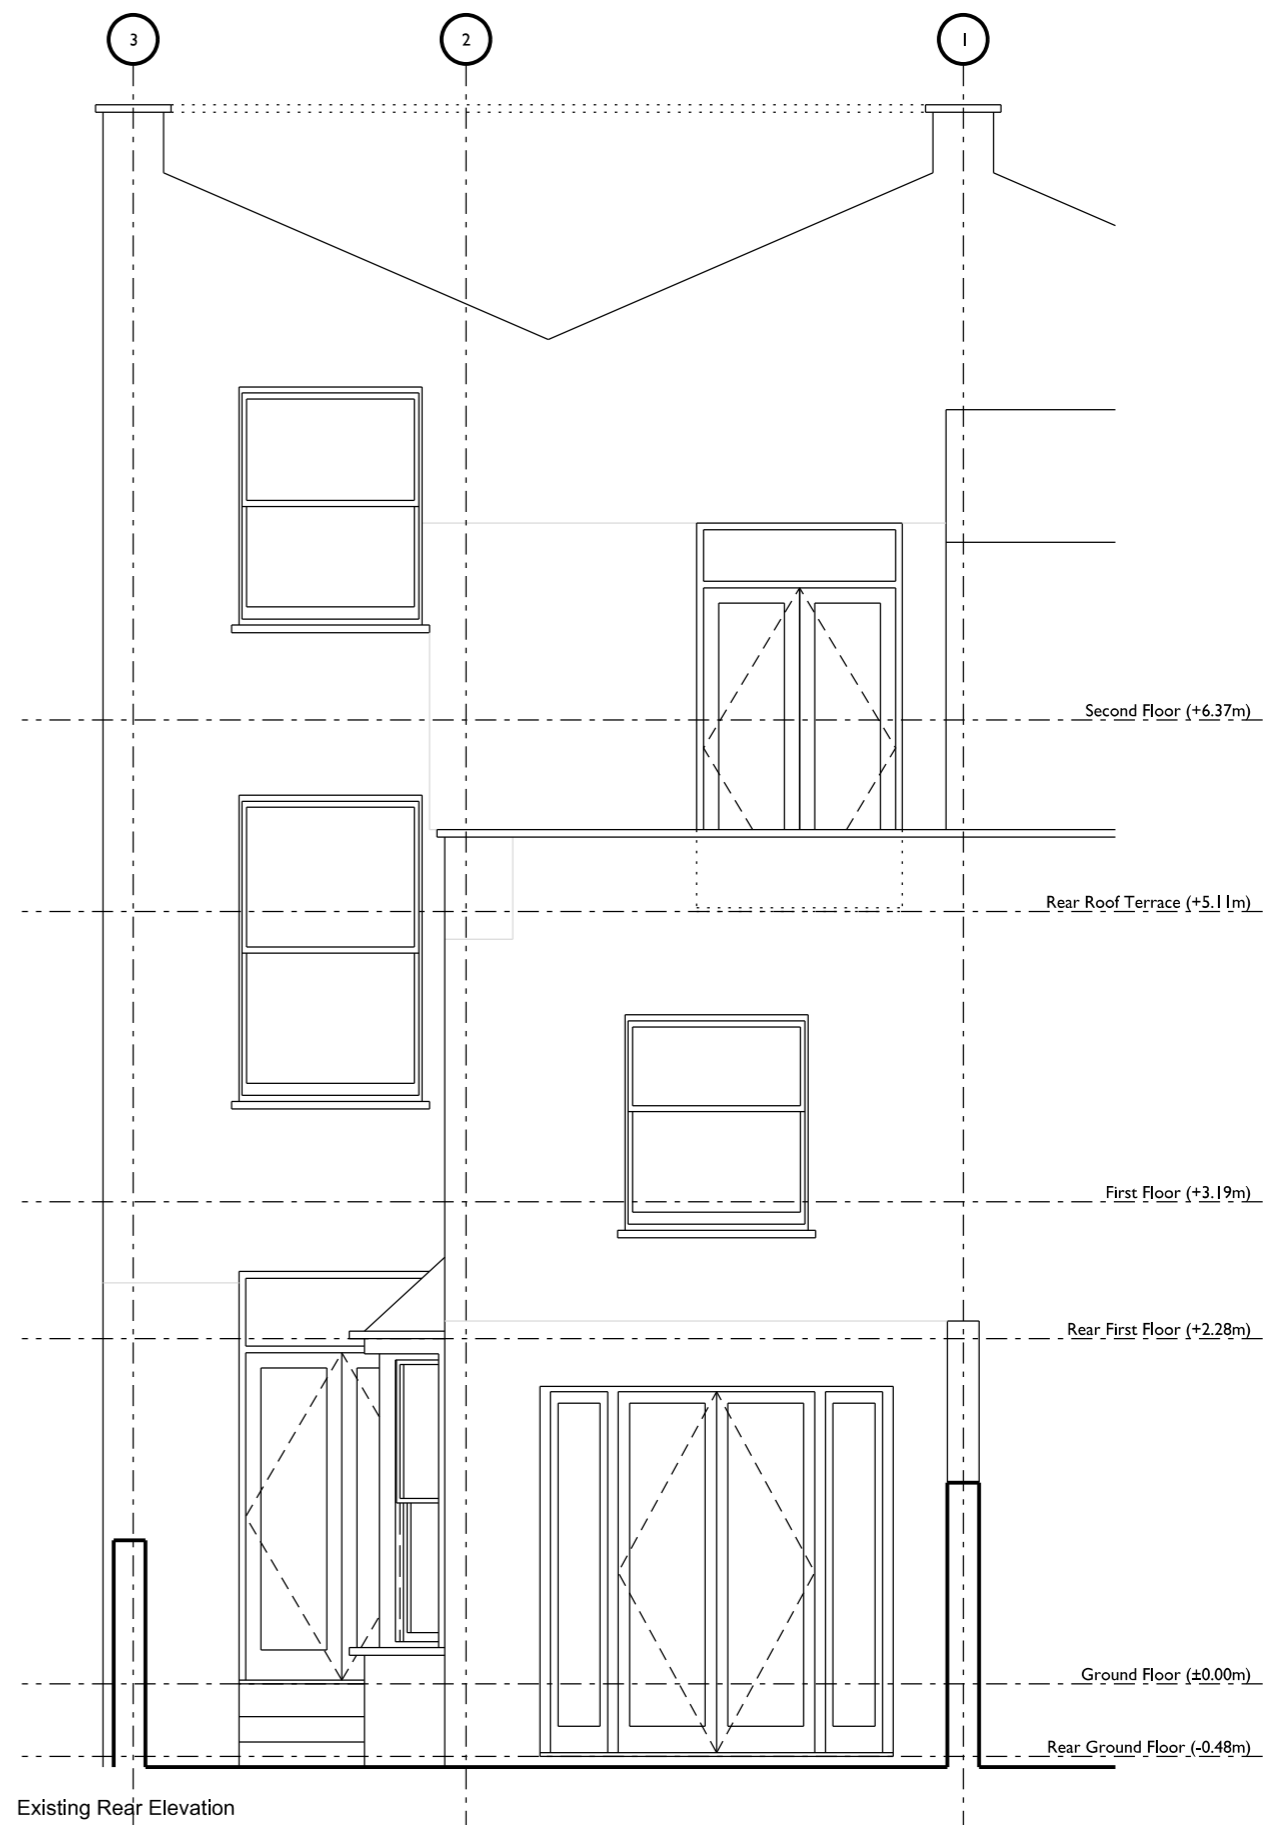

Existing Front Elevation

Existing Rear Elevation

MARTINS CAMISULI Unit 1, 2a oakford road, London nw5 1ah. Tel 020 7267 8622 www.martinscamisuli.co.uk

Messina Avenue

DRWG TITLE Existing Front and Rear Elevations  
 DRWG NO 125\_(01)\_09  
 SCALE 1:50 @ A3  
 DATE June 2015

REV  
 NOTES Construction

DESIGN DRAWING FOR INFORMATION ONLY, AND IS NOT TO BE CONSTRUCTED FROM.  
 ALL DIMENSIONS TO BE CHECKED ON SITE. THIS DRAWING IS COPYRIGHT