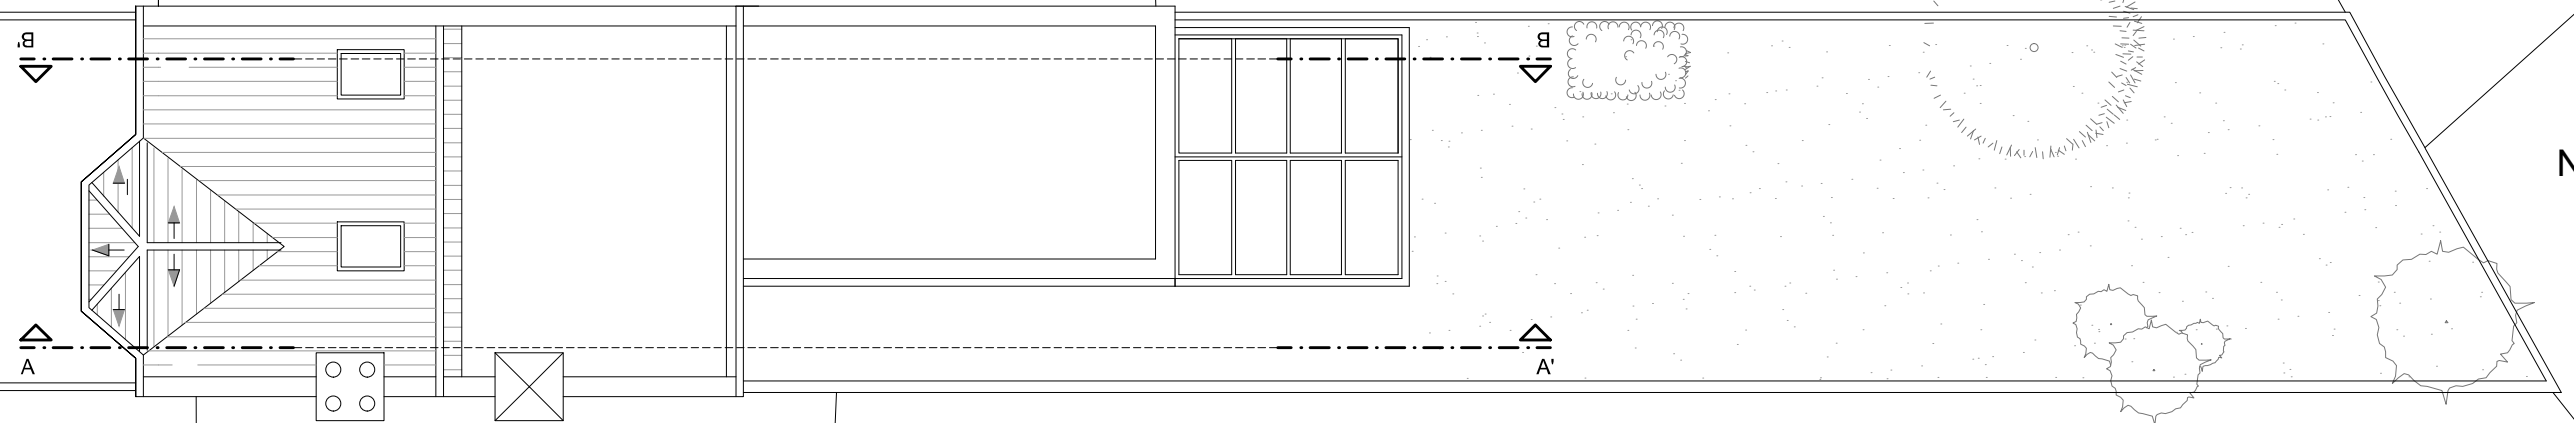

INGHAM ROAD

Public Paving

Neighbouring Property

Public Paving

Neighbouring Property

Neighbouring Property

PROJECT TITLE
23 Ingham Road

DRAWING TITLE
Proposed Roof Plan

CLIENT
Toby Vanhegan

DRAWING No
INGHM-P104

REVISIONS

REV:	DESCRIPTION:	BY:	DATE:

SCALE AT A3
1:100
DATE:
Dec 2015
REV