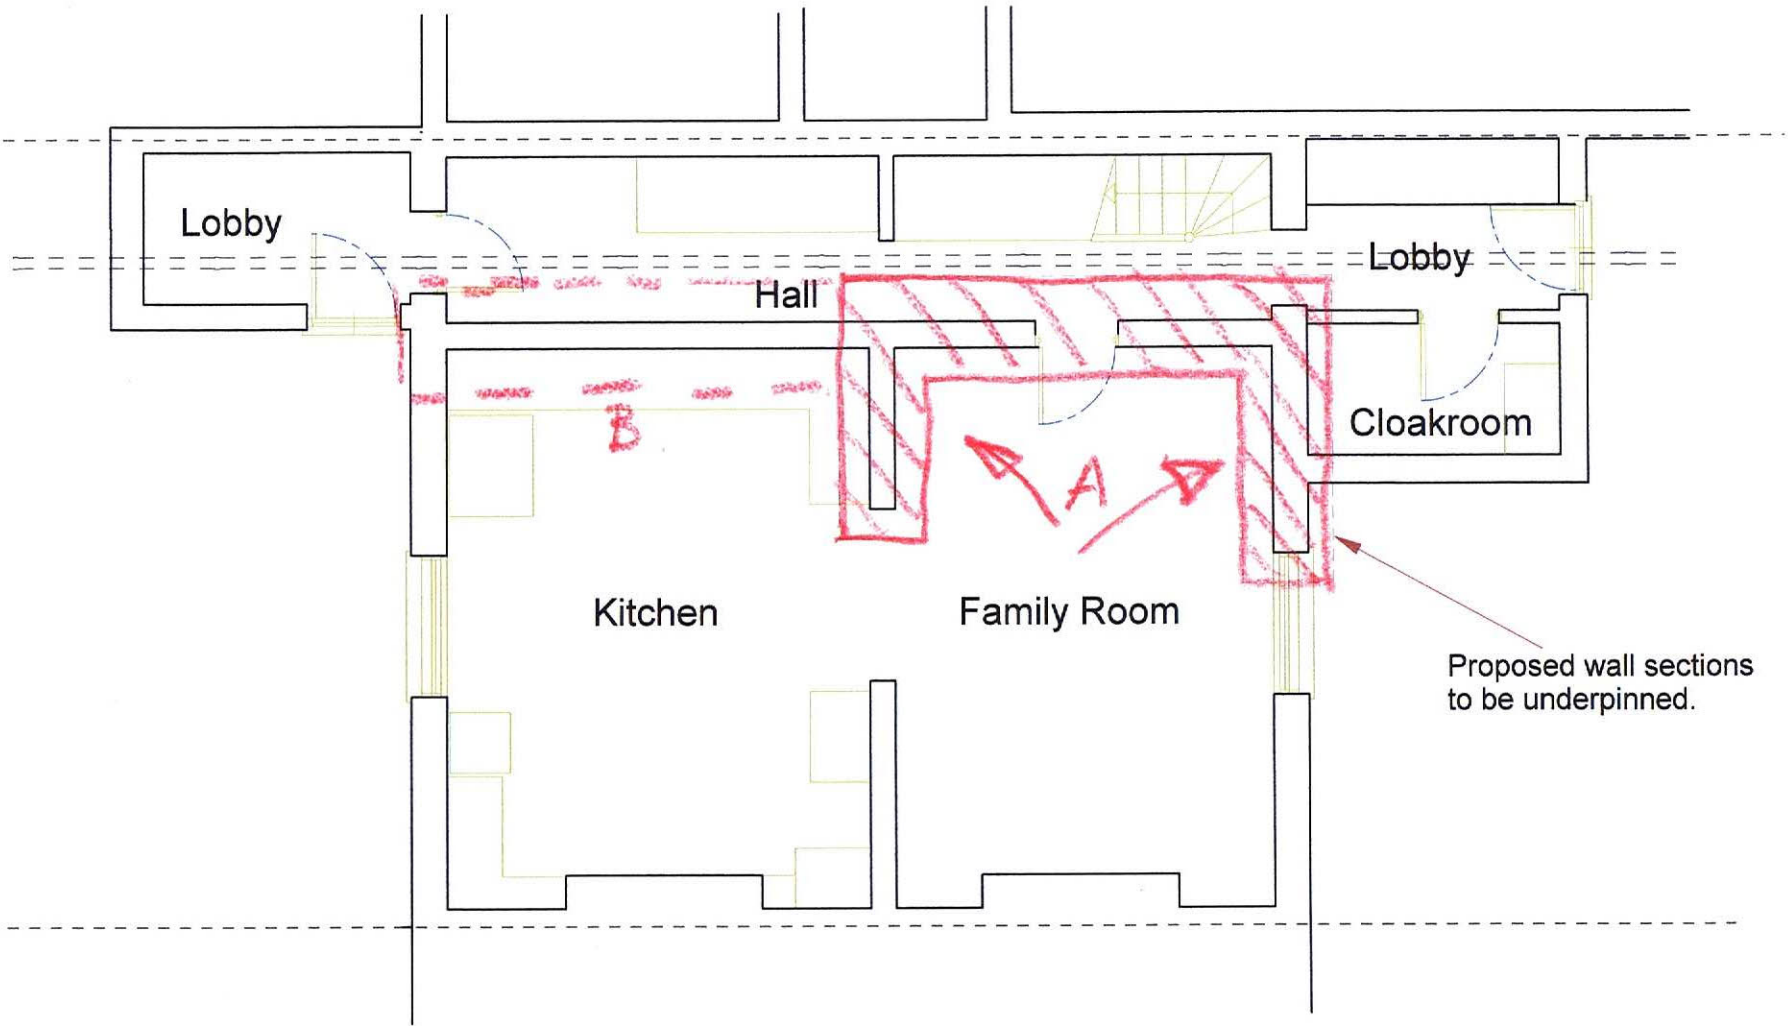

DOWNSHIRE HILL

GARDEN FLOOR SURVEY - Approximate
44 Downshire Hill, London NW3 1NU
1:75 16 Dec14 53020-1
Claymore Design & Build
Copyright Claymore Build Ltd