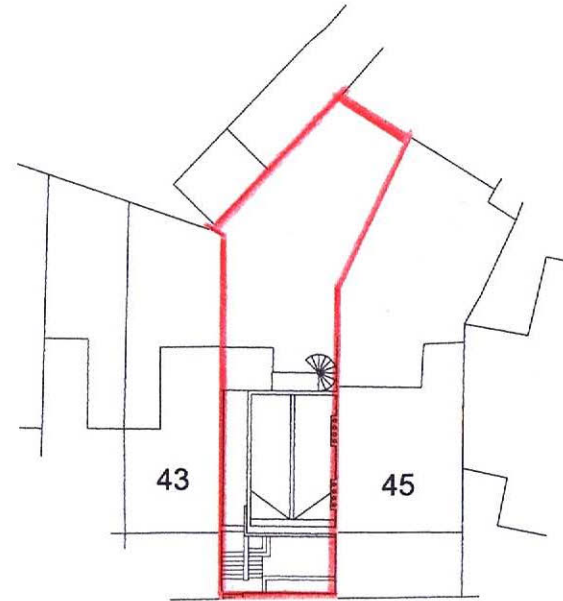

LOCATION PLAN 1:1250

Downshire Hill
SITE PLAN 1:500

LOCATION & SITE PLAN
44 Downshire Hill, London NW3 1NU
18 Nov15 53021-10

Claymore Design & Build
copyright 2015