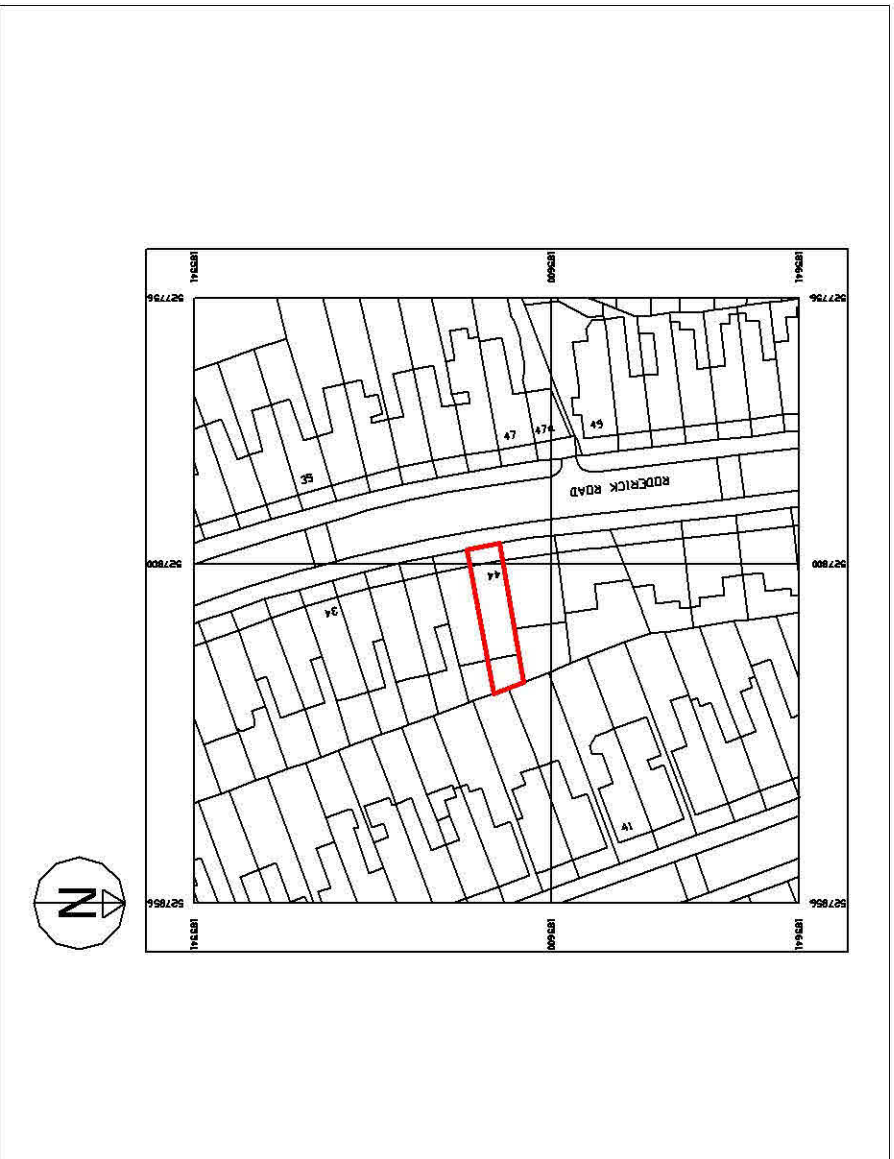

# Location Plan 1:1250 @A4

**MDMA.**

6 Cornwell Road  
 Teddington  
 Middlesex  
 TW11 8EH  
 Tel: (020) 8943 3934  
 Mob: 07831516417  
 email: [mike@drumhacks.co.uk](mailto:mike@drumhacks.co.uk)

Project:		44 Roderick Road NW3 2NL	
Title:			
Replacement Rear Extension Location Plan			
Scale:	1:1250	Drawing No:	620(E)/001
Date:	Dec 16	Rev:	