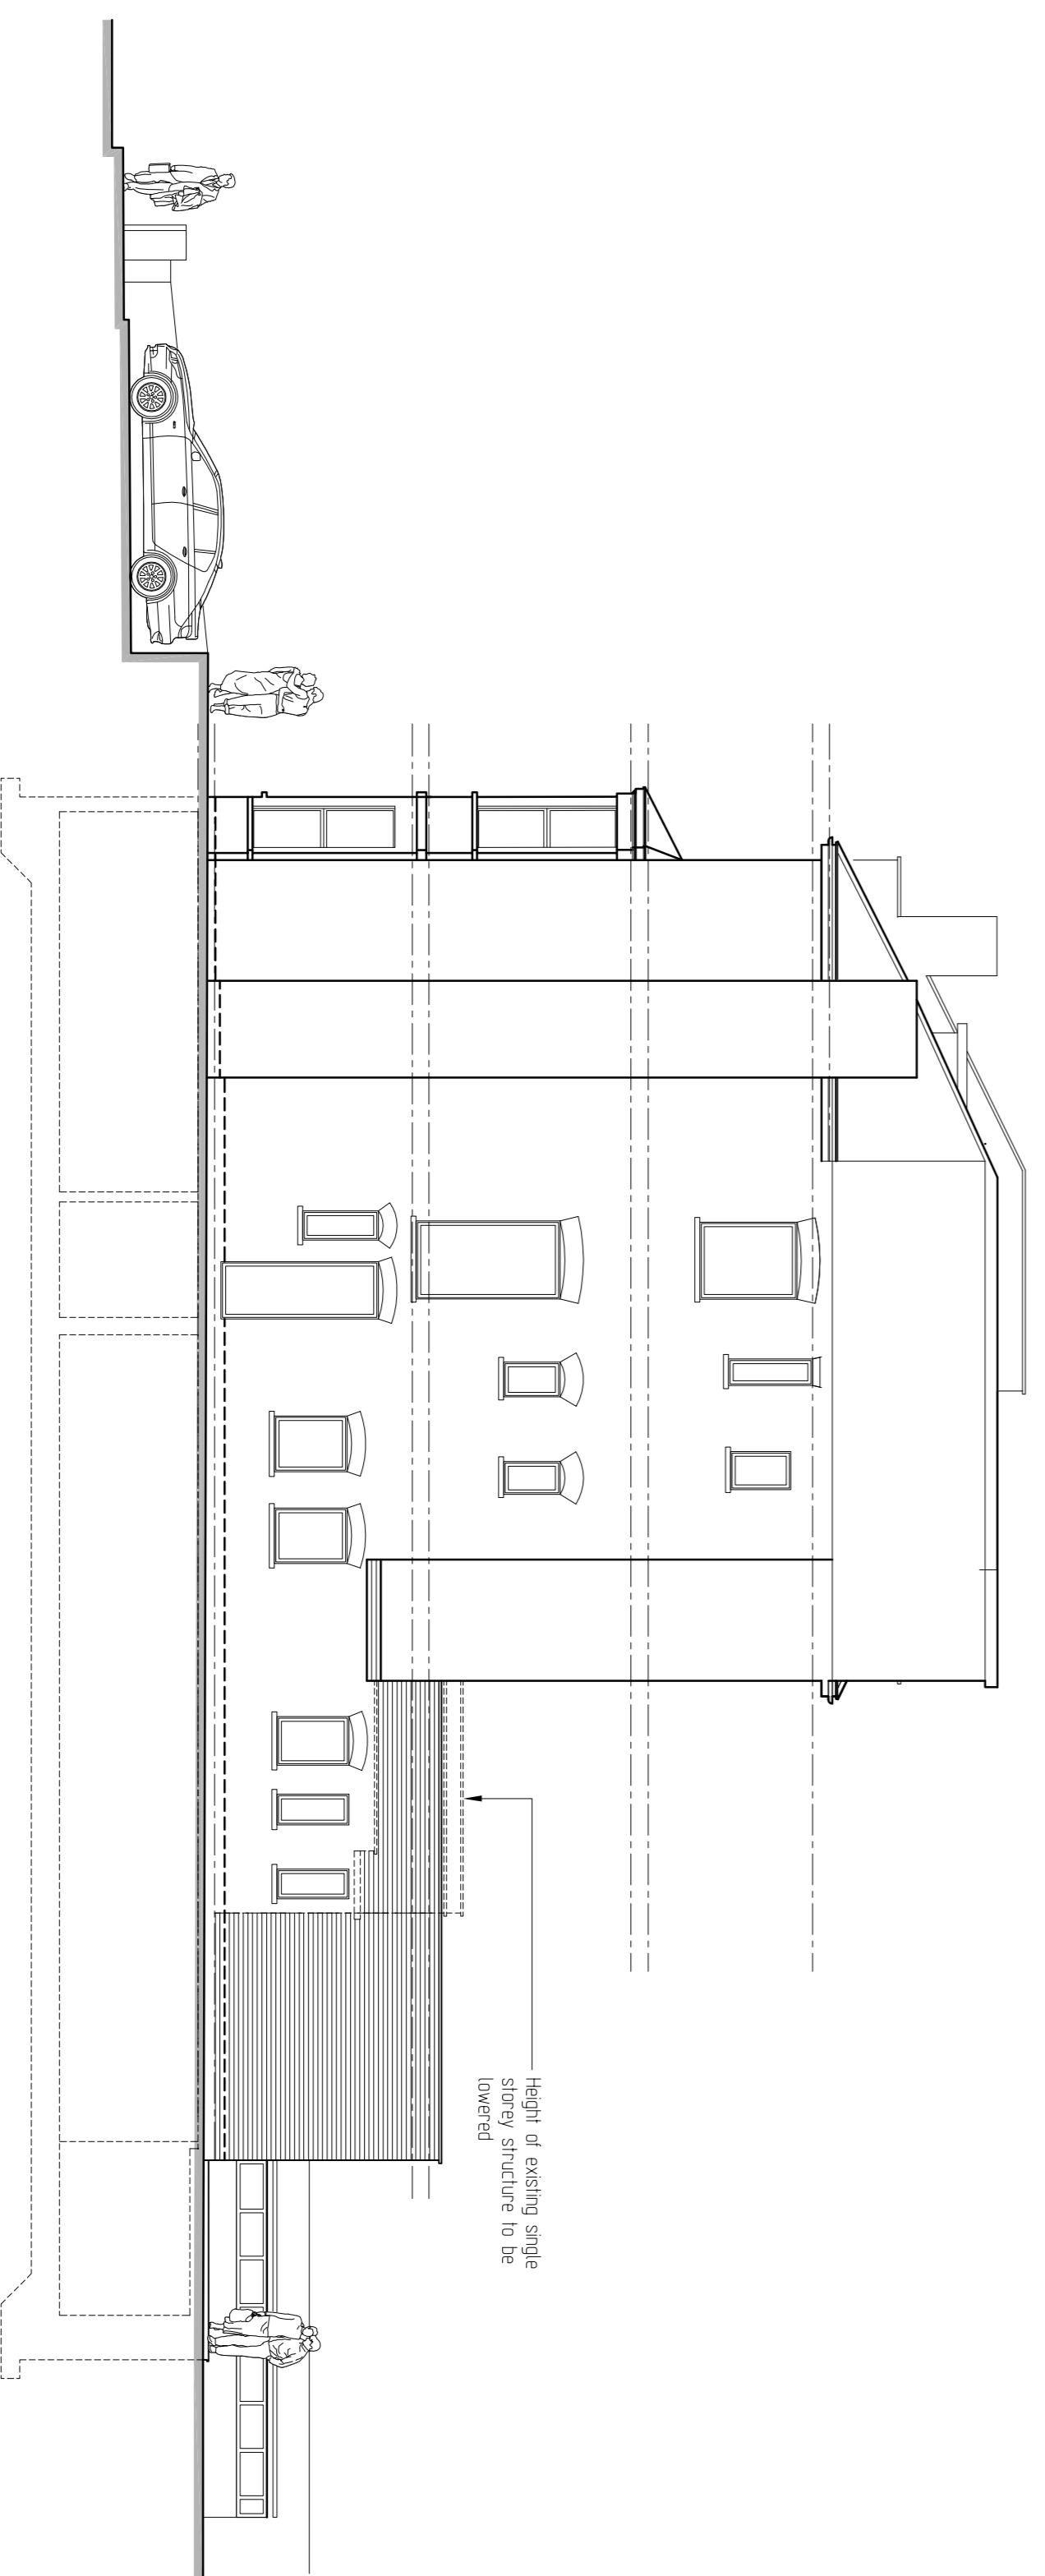

Front Elevation

Rear Elevation

Side Elevation

Side (Inner) Elevation

Basement Extension to
81 Fordwych Road West Hampstead
London
Project :

Basement Extension
Scheme Proposal - ELEVATIONS
Title :

Client :

Zyntax
LIMITED
Chartered Architects
8 Arborfield Close, Slough
Berkshire SL1 2JW
Tel: 01753 52944
reception@zyntaxarchitects.com

ZNYTAX LIMITED TRADING AS ZNYTAX CHARTERED ARCHITECTS

Date :	Scale :	Drawing No. :	Revision :
Oct 2015	1:100	31-14-EX23	B