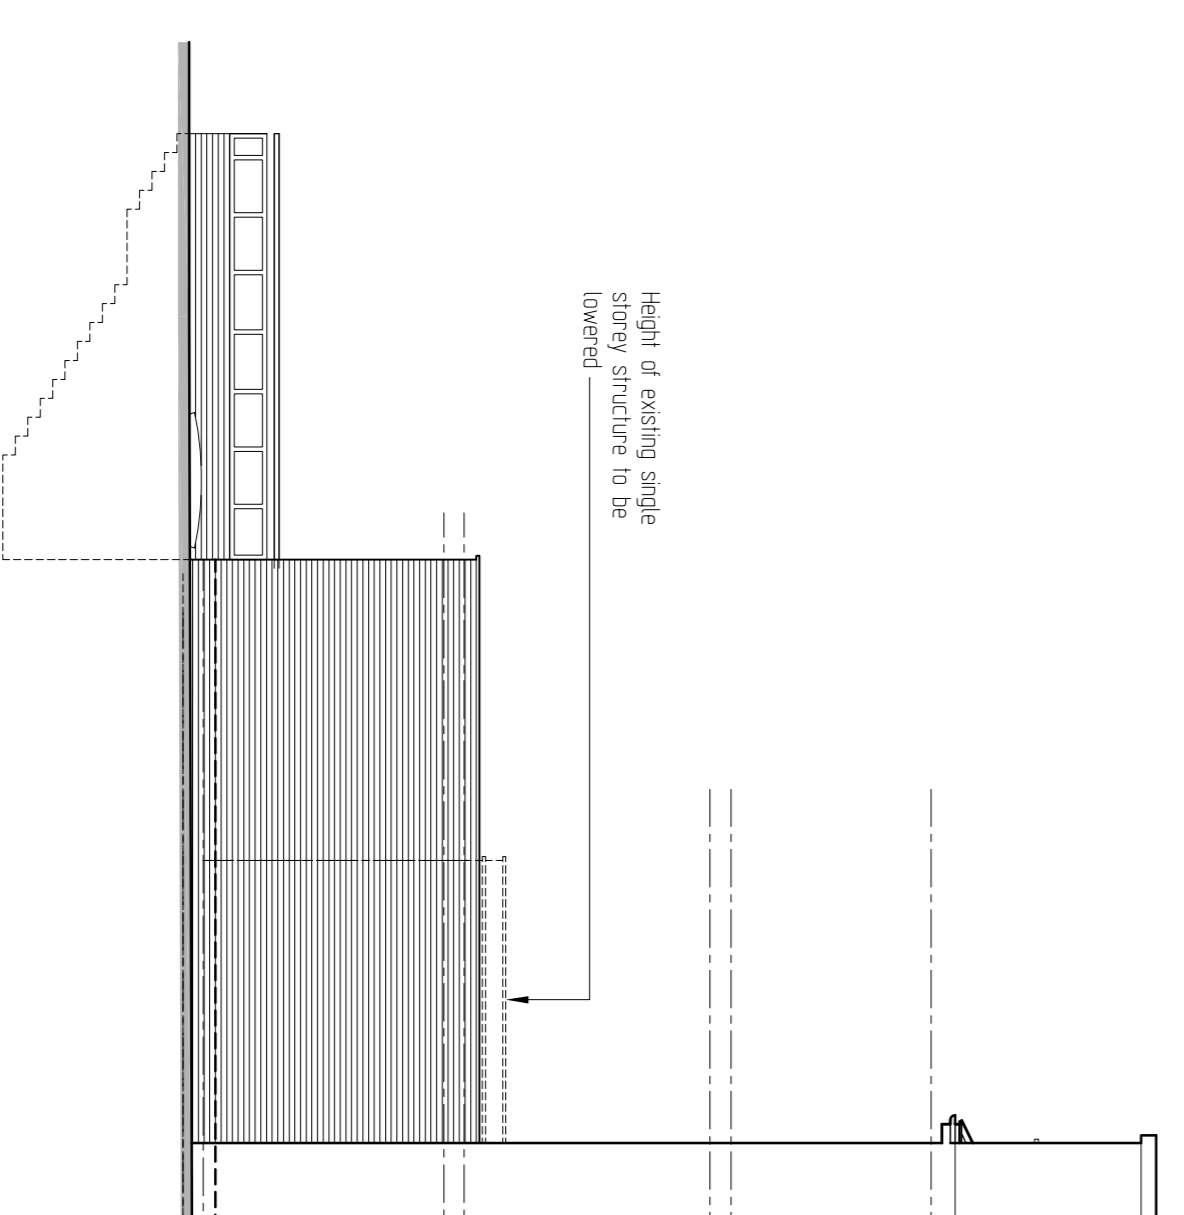

Front Elevation

Rear Elevation

Side Elevation

Side (Inner) Elevation

Basement Extension to
81 Fordwych Road West Hampstead
London
Project :

Basement Extension
Scheme Proposal - ELEVATIONS
Title :

Client :

Zyntax
LIMITED
Chartered Architects
8 Arborfield Close, Slough
Berkshire SL1 2JW
Tel: 01753 52944
reception@zyntaxarchitects.com

ZNYTAX LIMITED TRADING AS ZNYTAX CHARTERED ARCHITECTS

Date :	Scale :	Drawing No. :	Revision :
Oct 2015	1:100	31-14-EX23	B