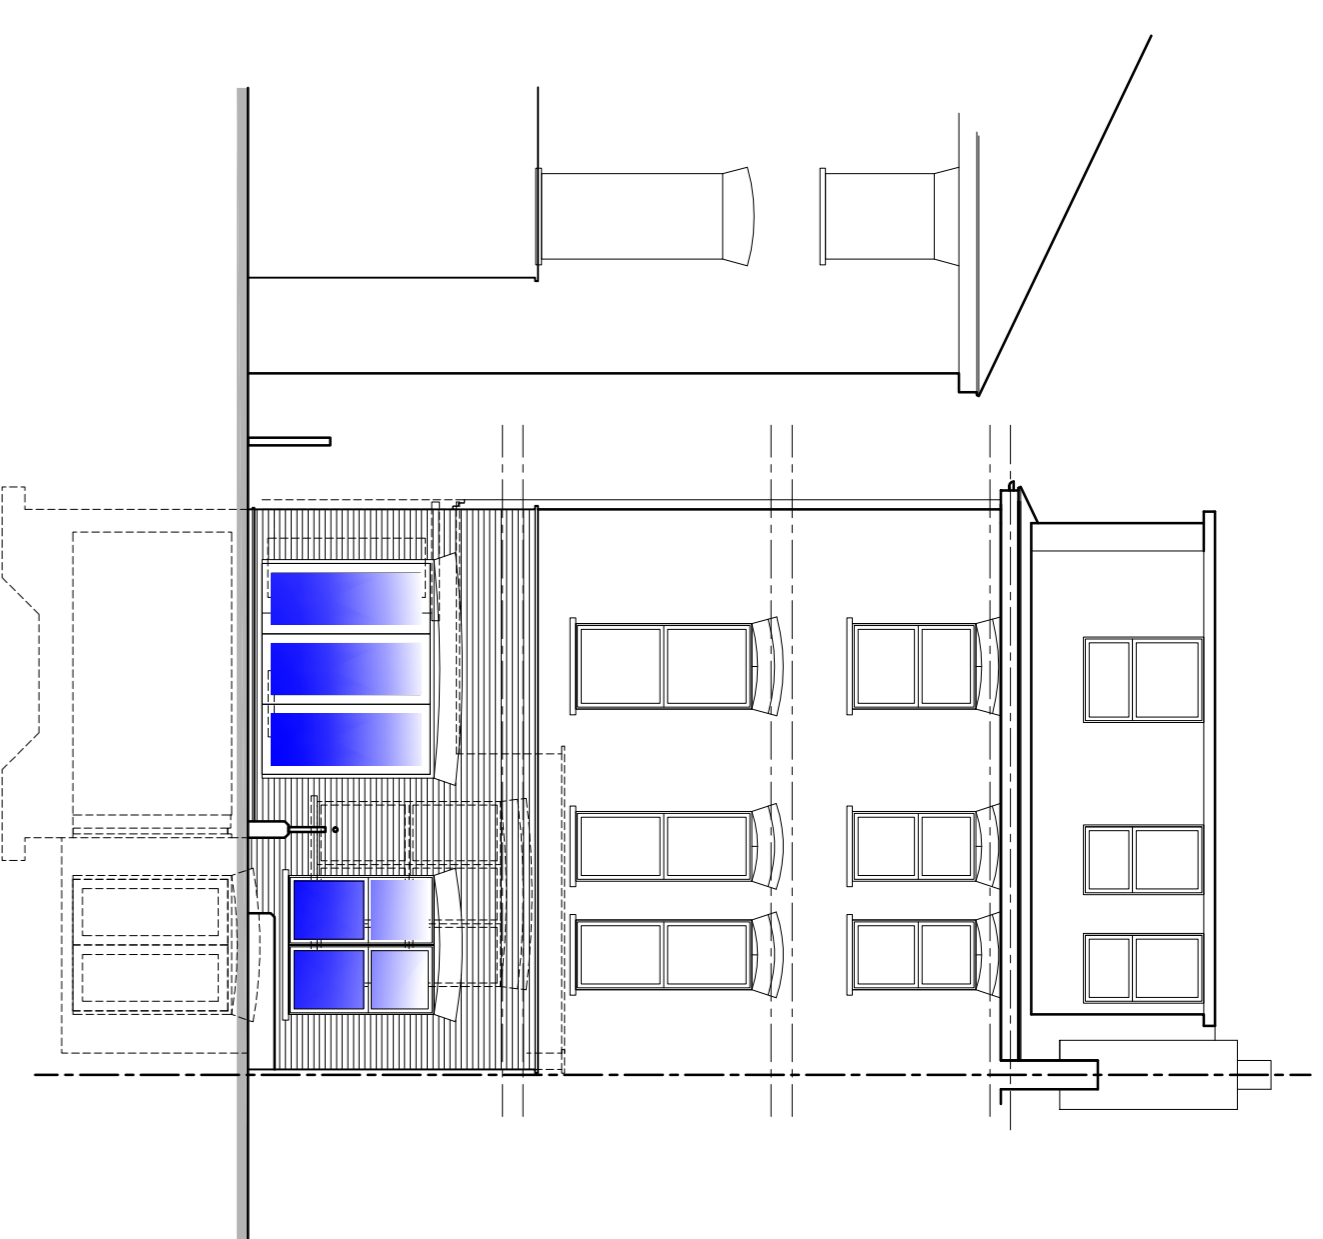

Front Elevation

Rear Elevation

Side Elevation

Side (Inner) Elevation

Basement Extension to
81 Fordwych Road West Hampstead
London
Project :

Basement Extension
Scheme Proposal - ELEVATIONS
Title :

Client :

Zyntax
LIMITED
Chartered Architects
8 Arborfield Close, Slough
Berkshire SL1 2JW
Tel: 01753 52944
reception@zyntaxarchitects.com

ZNYTAX LIMITED TRADING AS ZNYTAX CHARTERED ARCHITECTS

Date :	Scale :	Drawing No. :	Revision :
Oct 2015	1:100	31-14-EX23	B