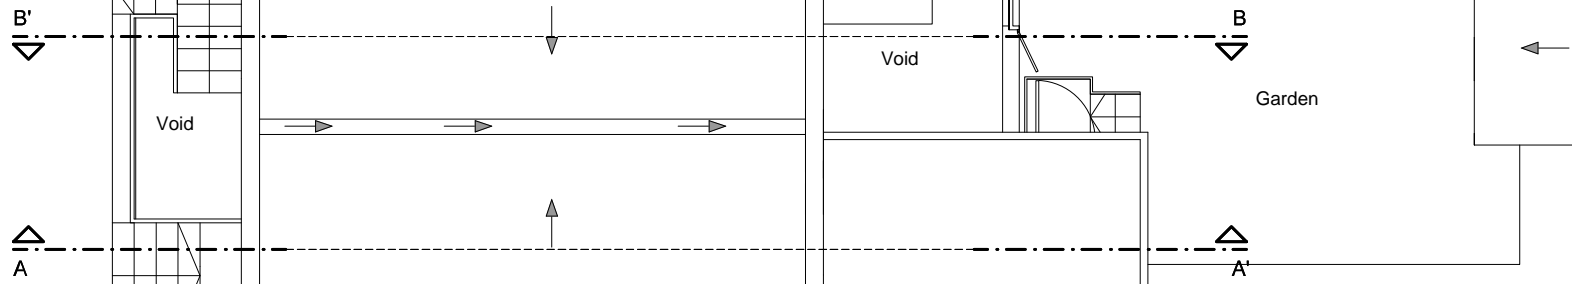

PRINCE OF WALES

Neighbouring
Property

Neighbouring
Property

NEWBURY MEWS

Ne

Public
Paving

Neighbouring
Property

Neighbouring
Property

PROJECT TITLE
114 Prince of Wales

DRAWING TITLE
Existing Roof Plan

REVISIONS

SCALE AT A3

REV:	DESCRIPTION:	BY:	DATE:

1:100

CLIENT
Lorenzo Calzavara

DATE:
Dec 2015

DRAWING No
PRWLS-P004

REV