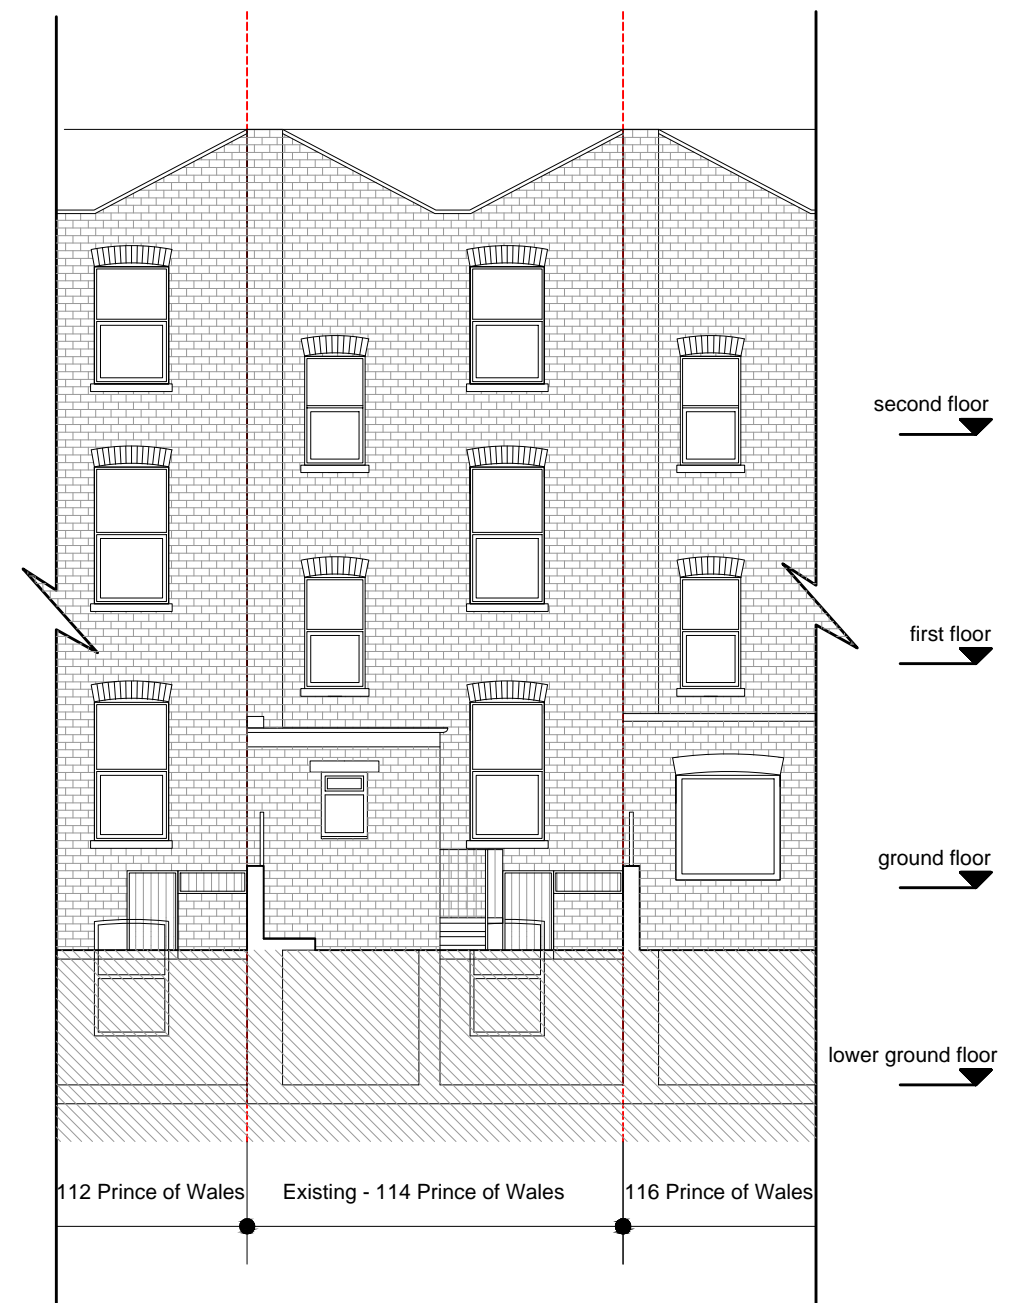

FRONT ELEVATION

REAR ELEVATION

PROJECT TITLE
114 Prince of Wales

DRAWING TITLE
Existing Front and Rear Elevation

CLIENT
Lorenzo Calzavara

DRAWING No
PRWLS-E001

REVISIONS

REV:	DESCRIPTION:	BY:	DATE:

SCALE AT A3
1:100
DATE:
Dec 2015
REV