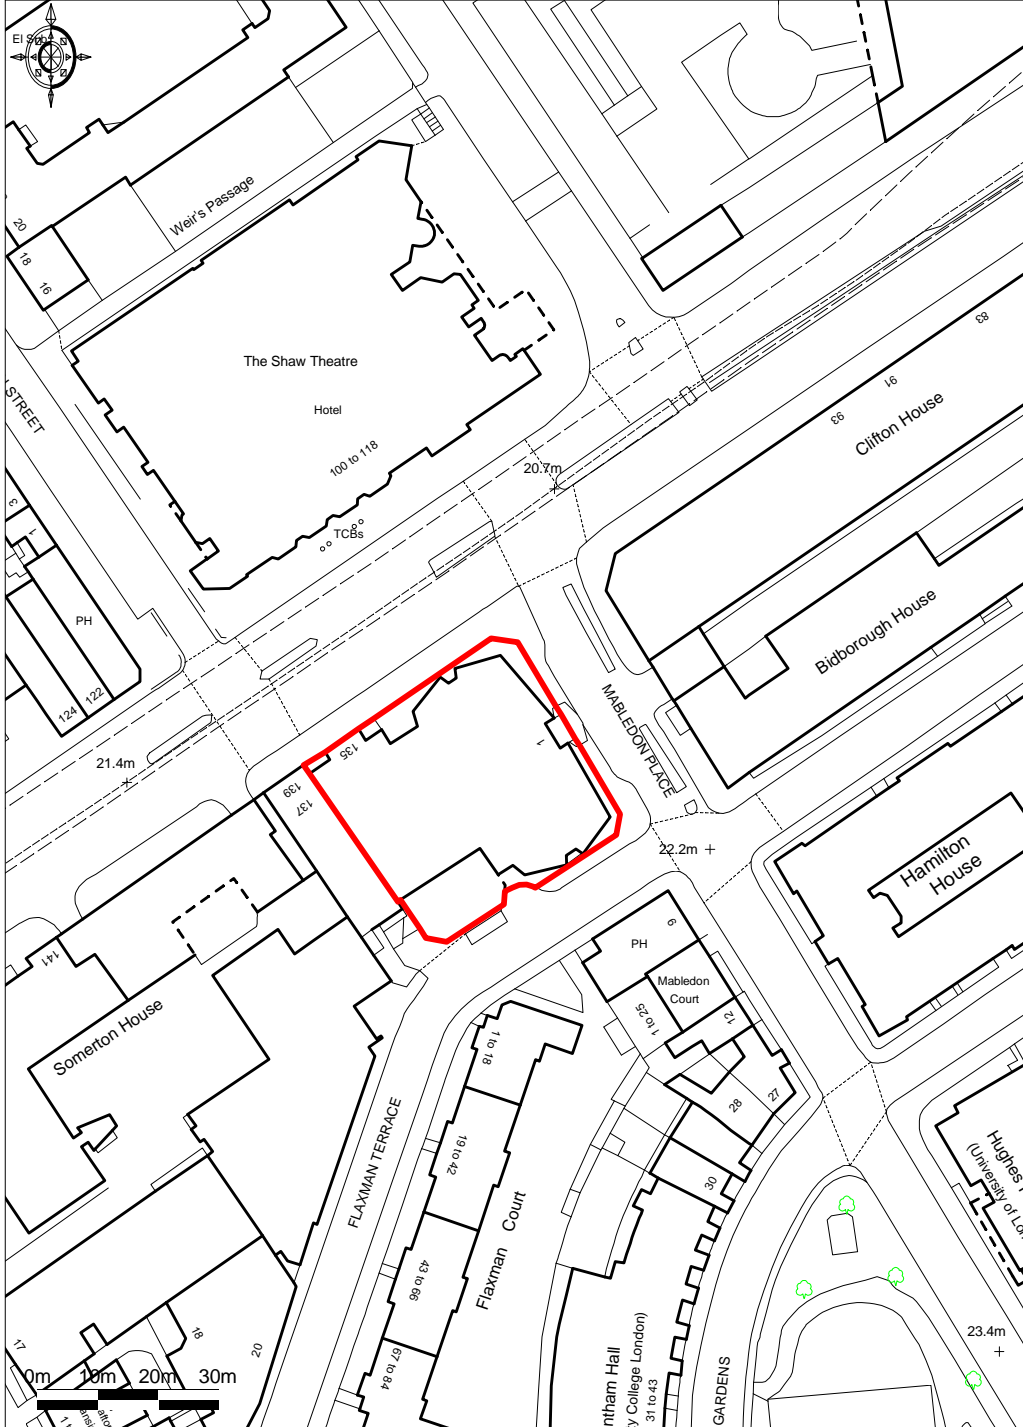

Site Location Plan
Part Ground Floor, 1 Mabledon Place, London, WC1H 9AJ

Scale 1:1250 @ A4
Ref: DWD/01