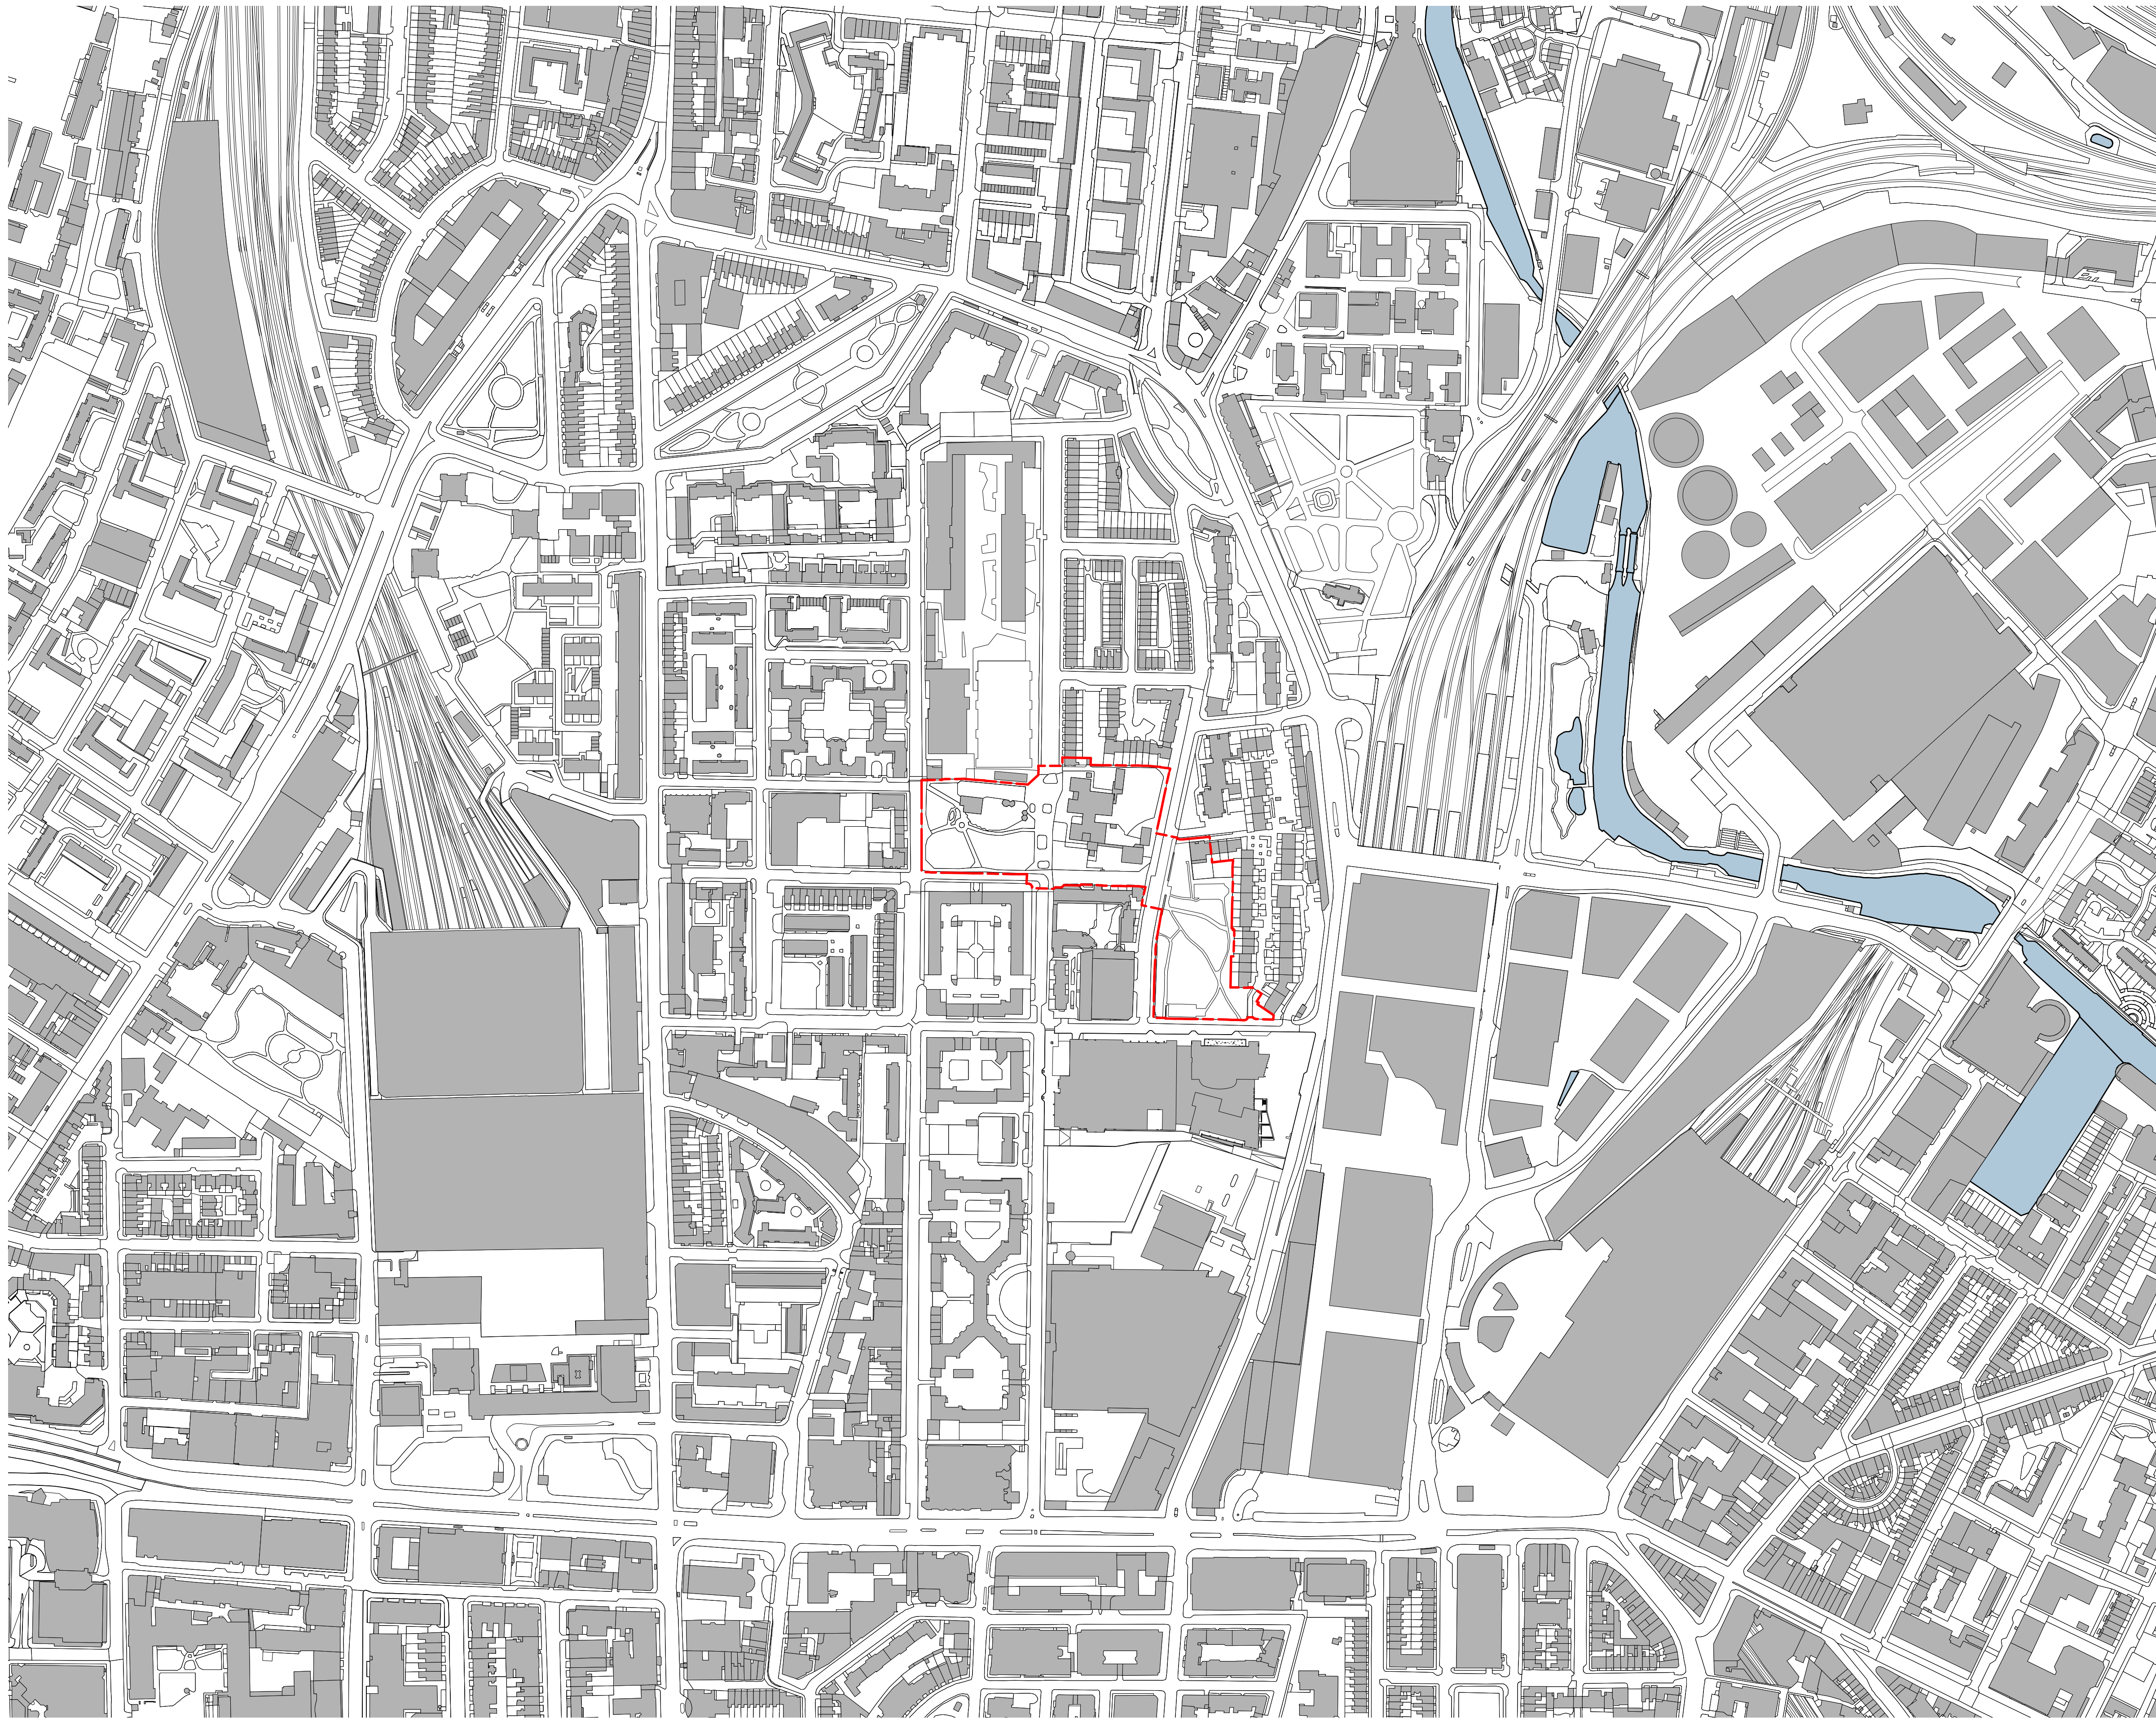

Site Boundary

PLANNING

rev	date	check	comments
DSDHA			
357 Kennington Lane, Vauxhall, SE11 5QY			
T 020 7703 3555			
F 020 7703 3890			
E info@dshdha.co.uk			
W www.dshdha.co.uk			
project			

Central Somers Town

drawing title

Central Somers Town Masterplan
Existing Location Plan

drawn	size	date	scale
EH	A1	27 11 15	1:2500
drawing number			revision

246-100-P-01