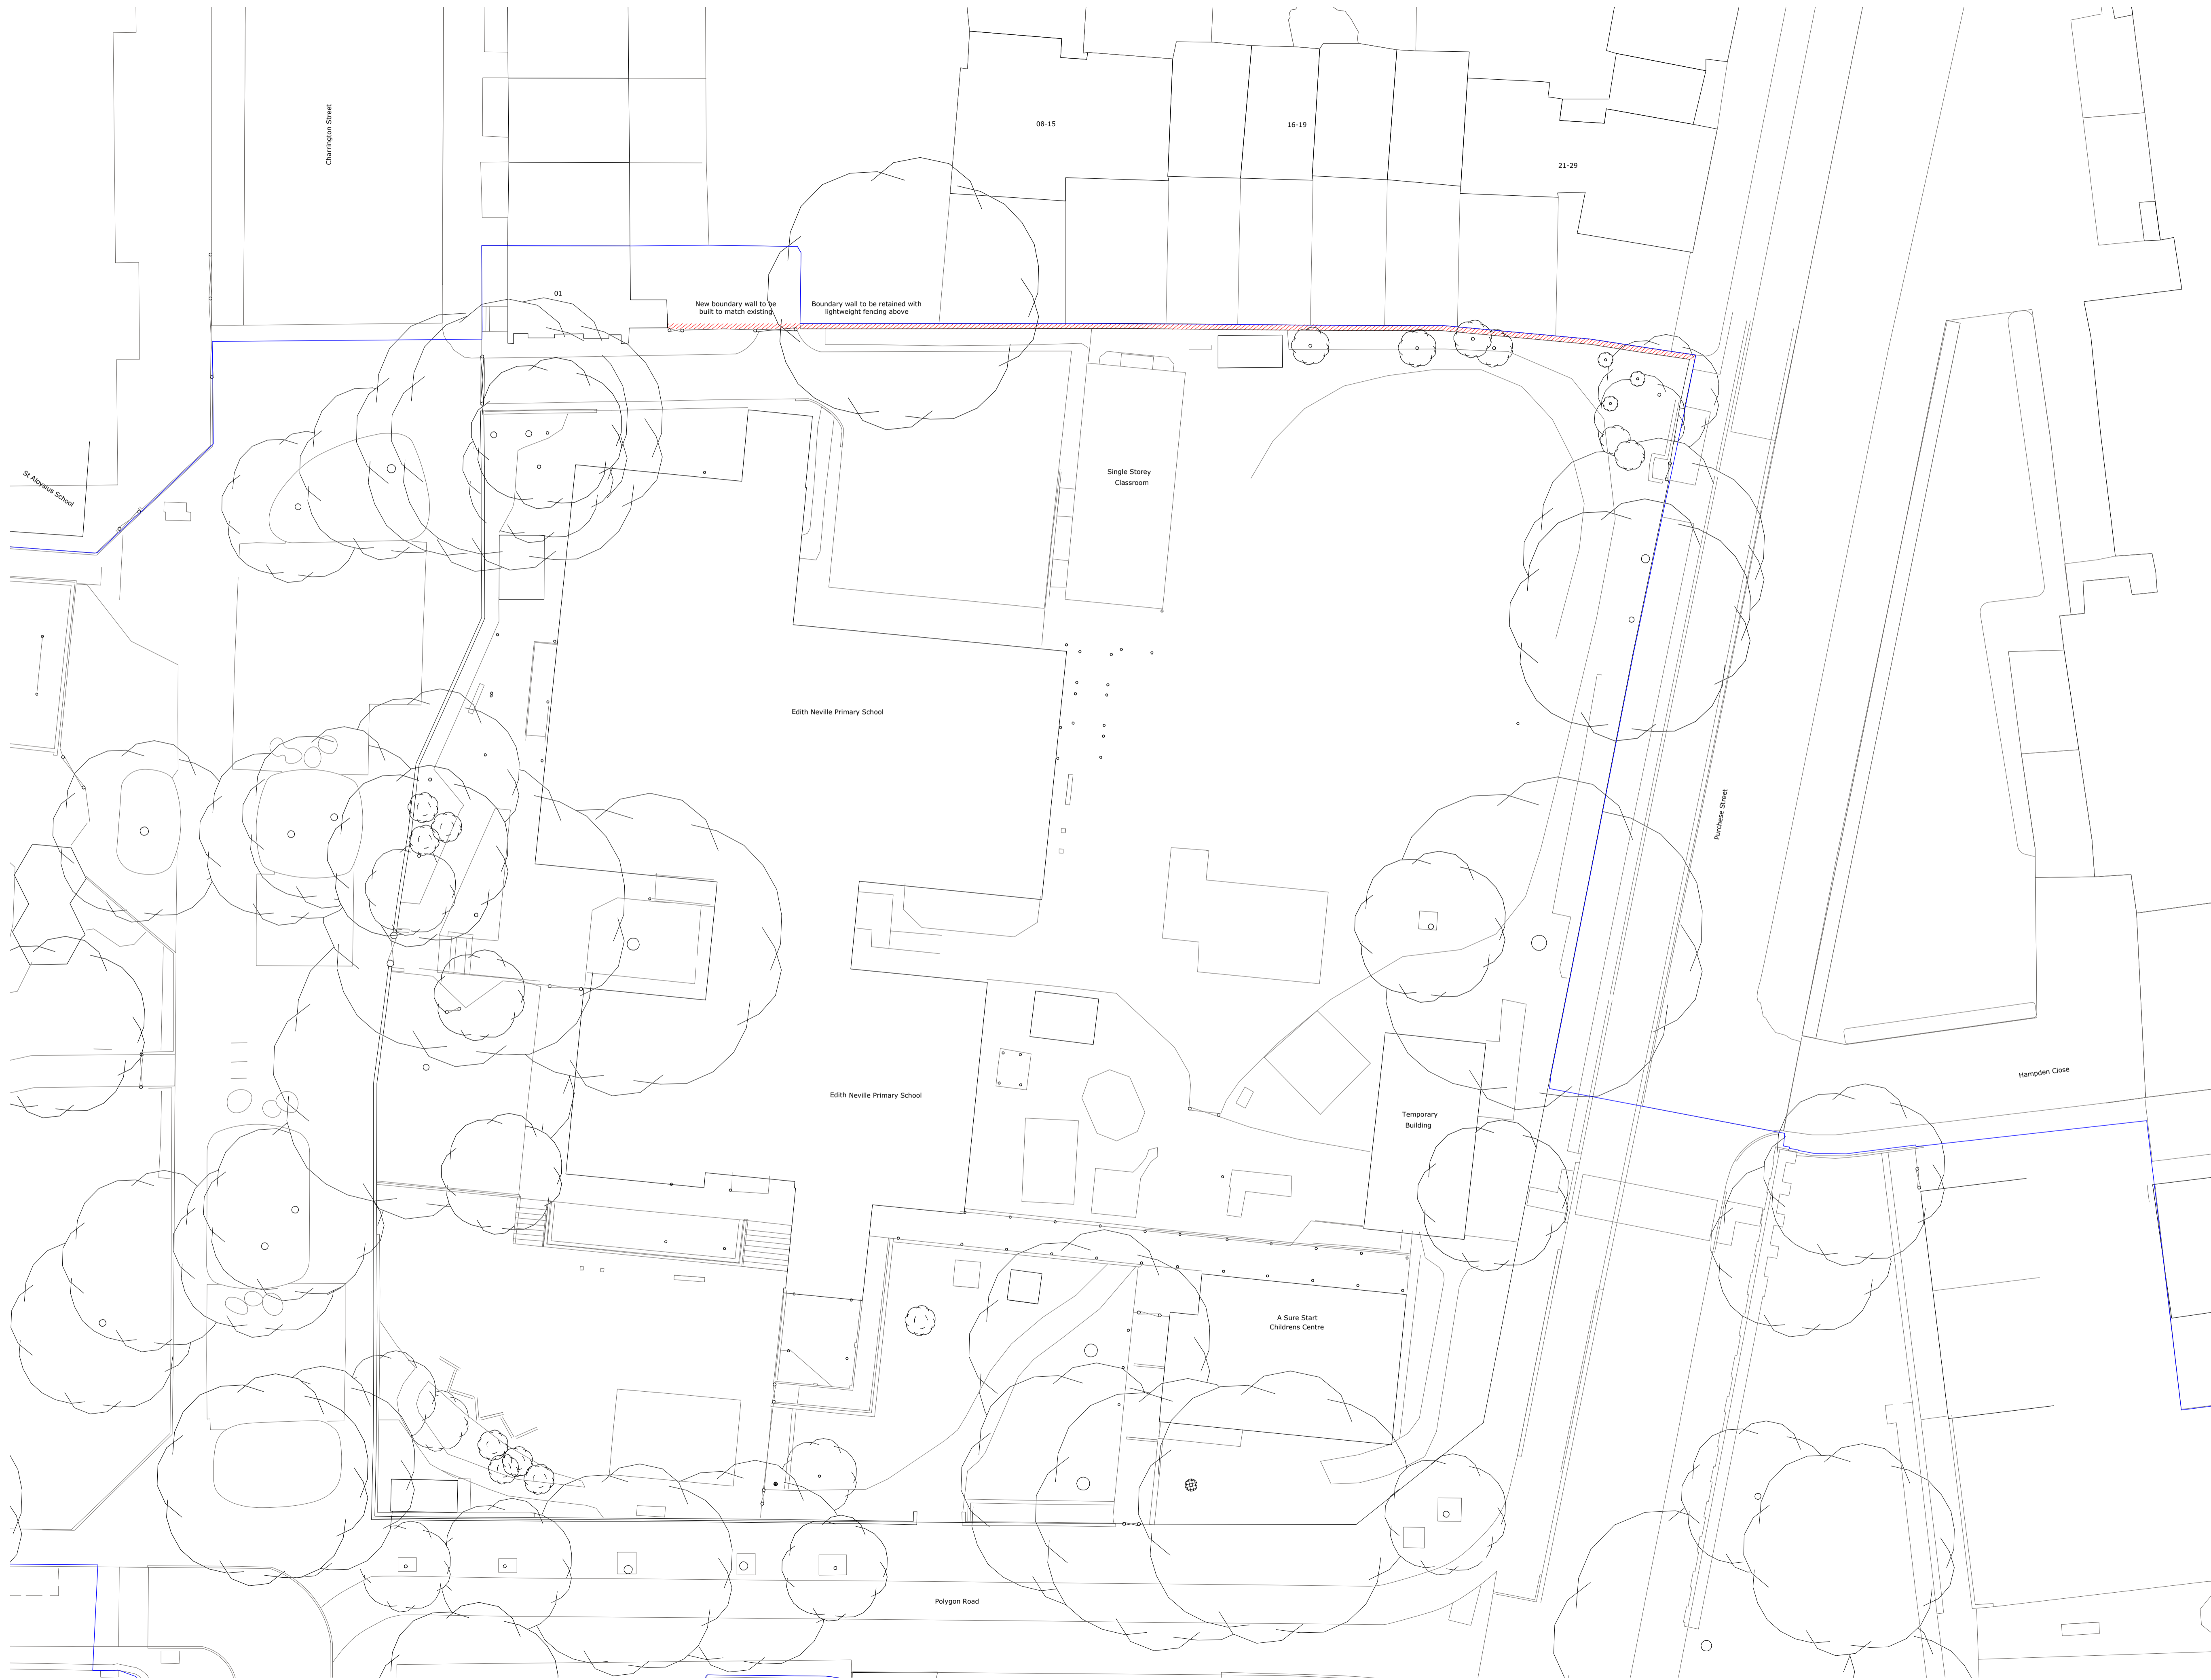

PLANNING ISSUE

Issue/Revision	Date	Rev
Project: New Build Primary School Edith Neville Primary School		
Scale: 1:200 Original Size: A1		
Subject: Ground Floor Plan - Existing Date: 27.11.2015		
Drawing No.: 176 A001