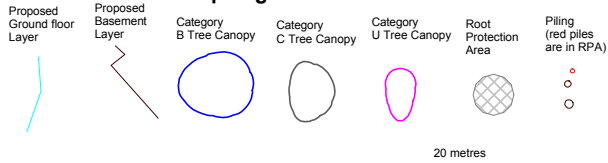

Boward Oxford Ltd.

Tree surgery, surveying and planting

TEL: 01993 880500
Email: boward.ox@btopenworld.com

D Root Protection Area and Impact Map.
11 Rosslyn Hill, London, NW3 5UL

SCALE :

1 : 500

DATE :

03/04/2013

MAP FILE REFERENCE :

Jinny Blom, Rosslyn Hill

Map Legend