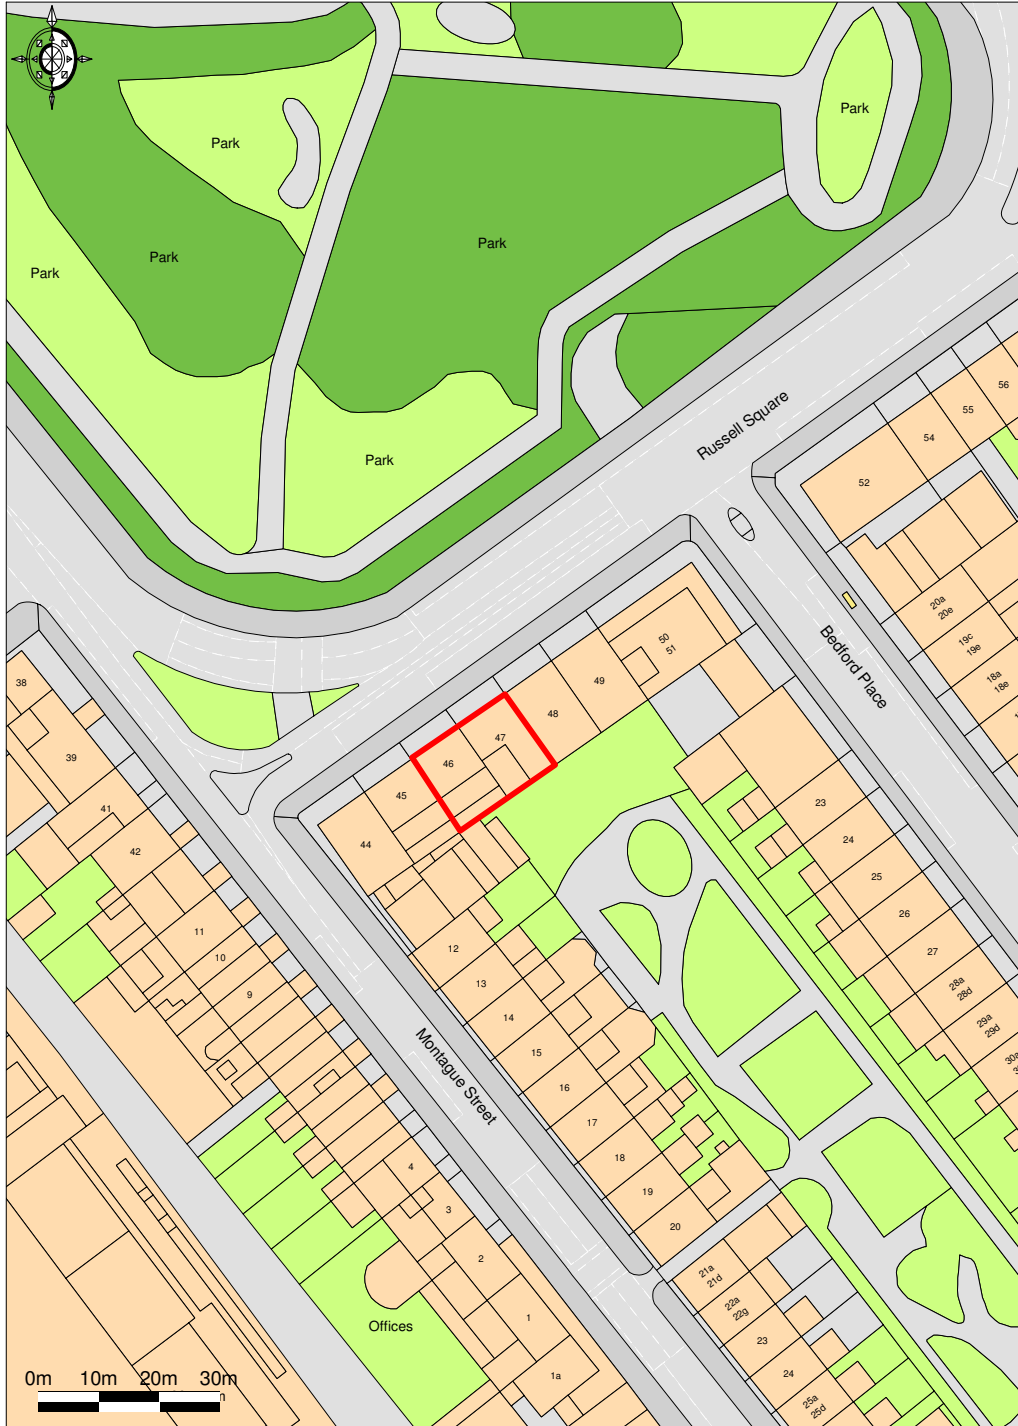

46-47 Russell Square

© UKMap Copyright The Geoinformation Group 2015
Licence No. LANDMLON100003121118. Plotted Scale - 1:1250

GAO/HBR/J7514