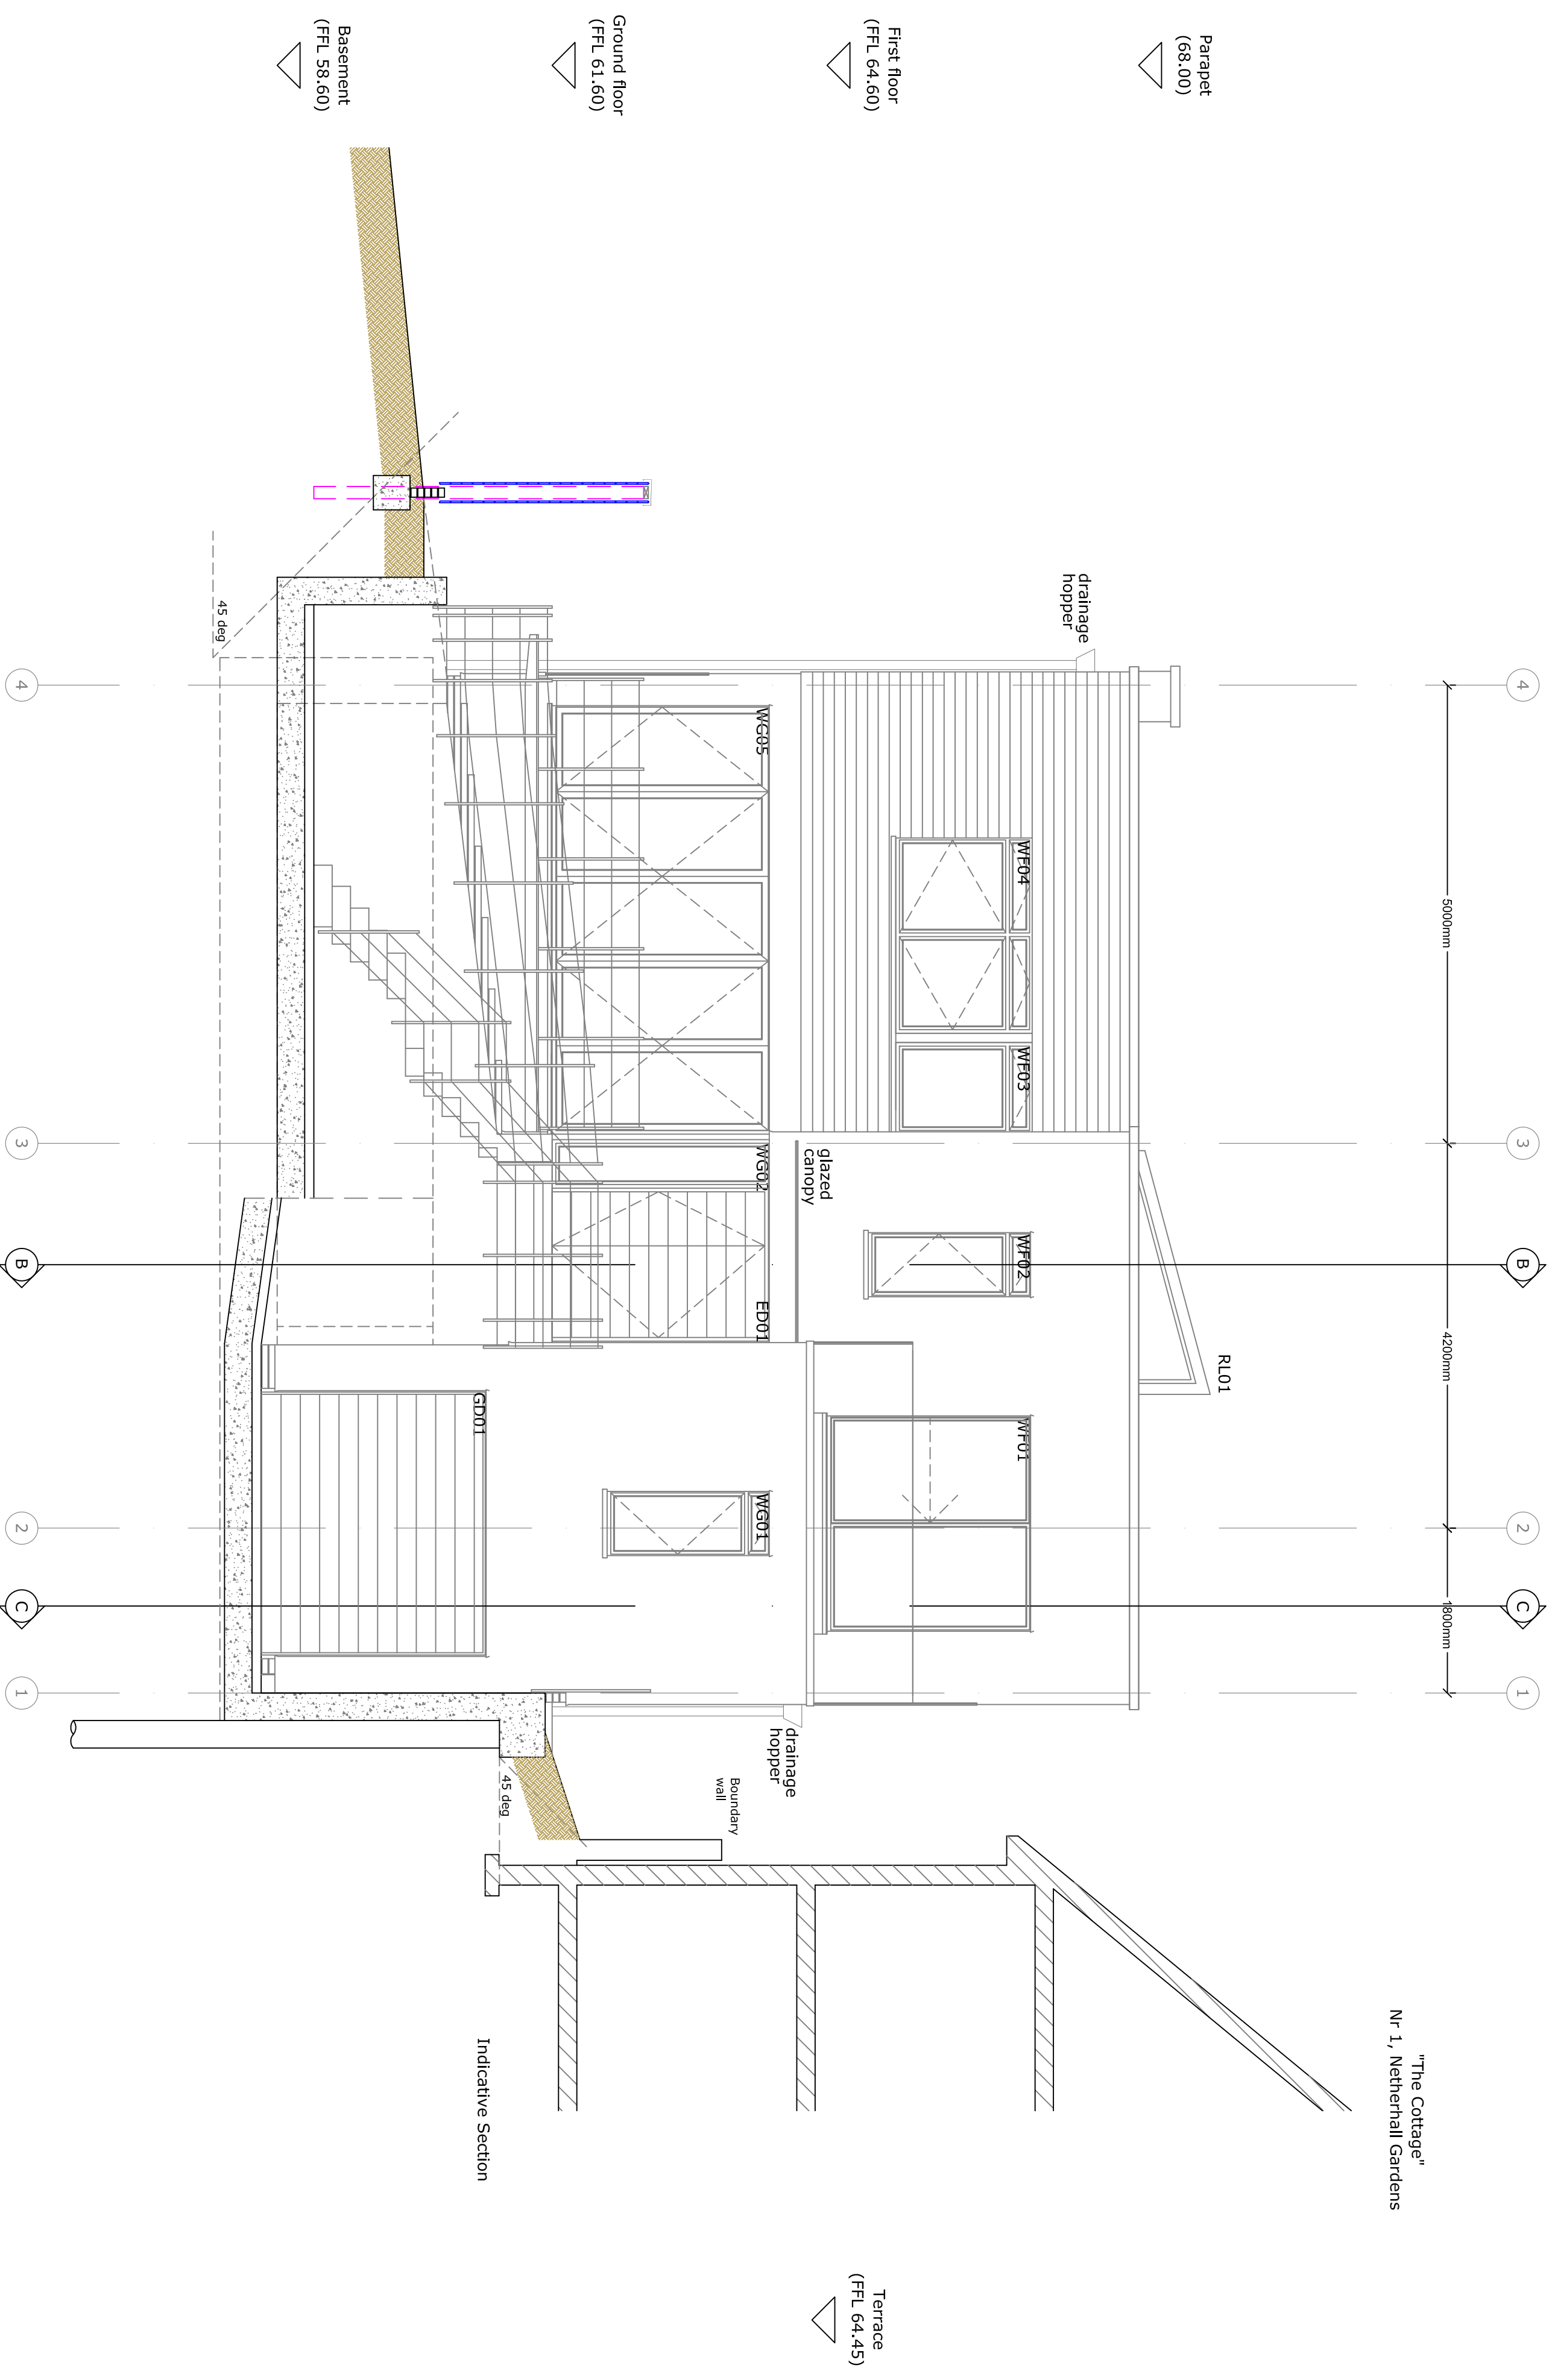

"The Cottage"
Nr 1, Netherhall Gardens

CONSTRUCTION

A	06/11/13	RGH	External doors & window reifs added
B	25/11/13	RGH	Concrete detailing amended
C	04/04/14	RGH	General amendments
D	06/06/14	RGH	Adjacent building indicated
E	18/12/14	RGH	Pergolas omitted & RWPs indicated
F	19/01/15	RGH	General amendments
G	21/09/15	RGH	Amended and issued for construction

client
RGH
INNOVATE - ORIENTE - DELIVER

job title
Tykos Holdings Group

designer
Tykos Holdings Group

drawn by
South elevation

drawn by
South elevation

date
Oct 2013

scale
1:50

sheet size
A2

job no
12004

date
Oct 2013

scale
1:50

sheet size
A2

drawing no
A-013

drawn
RH

checked
RH

drawn	checked
RH	RH