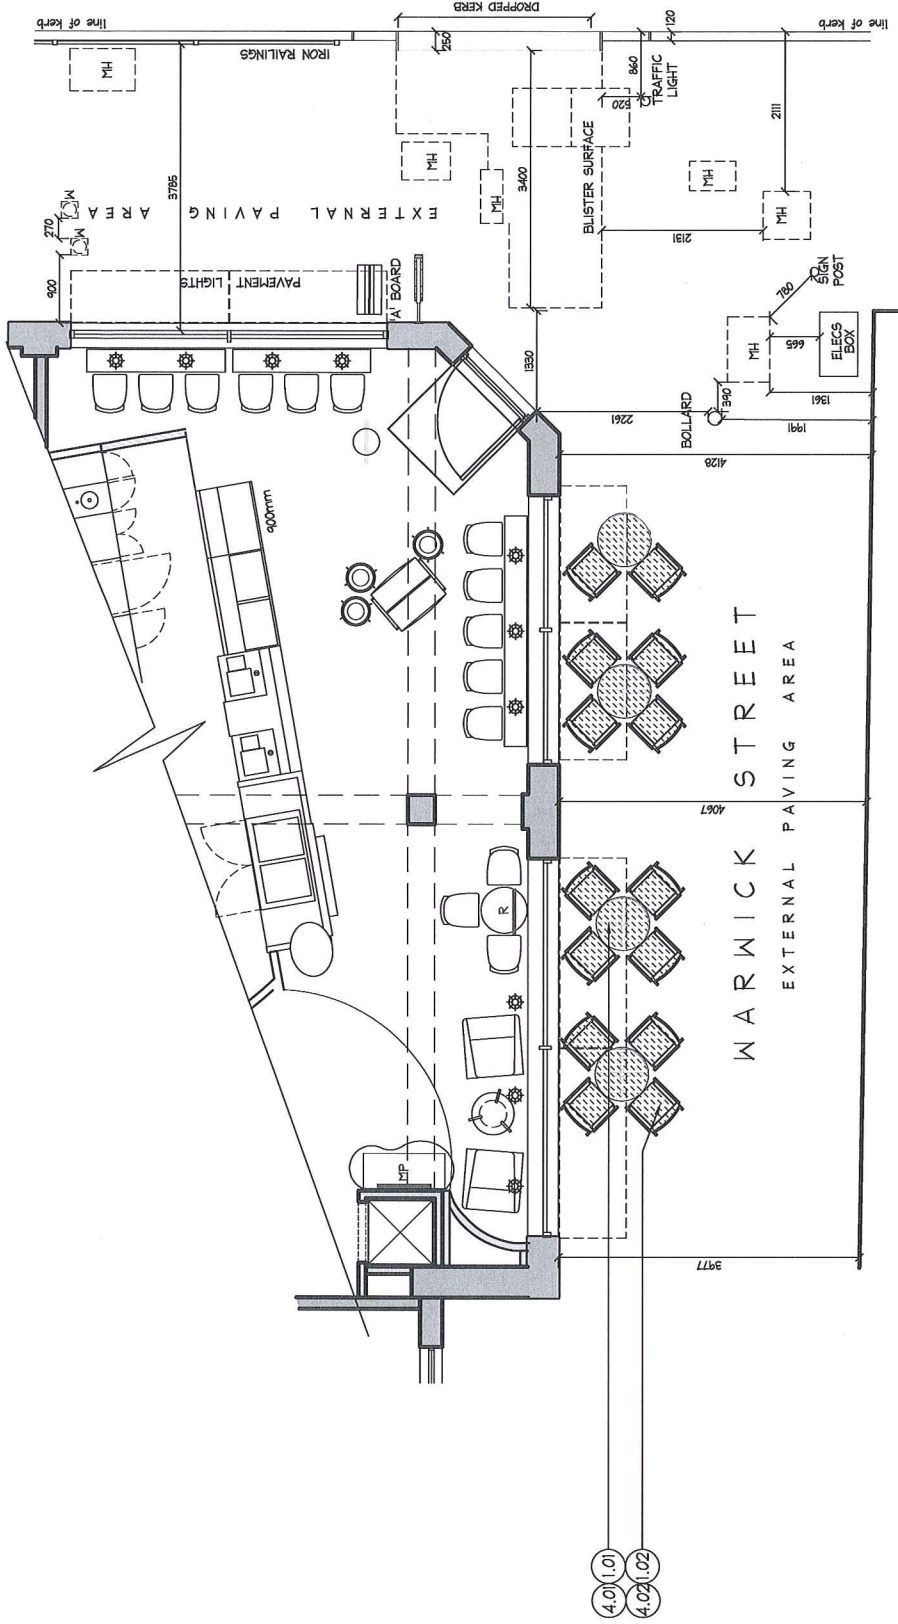

H I G H H O L B O R N

37-39 High Holborn,
London

Proposed External
Seating Plan

Starbucks Coffee Company (UK) Ltd

www.ppg-llp.co.uk

Team SC/ALF

28th September 2009

1:100 @A4

BRS.2331_01-1