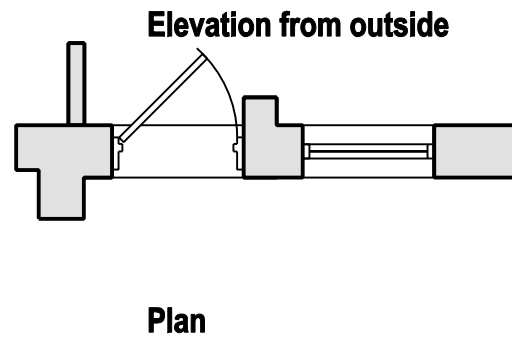

NEW KITCHEN DOOR AND WINDOW

NEW EXTERNAL DOOR TO LOBBY

NEW EXTERNAL WINDOW TO LAUNDRY
White painted timber window with two top hung opening lights

NEW ROOFLIGHT TO KITCHEN
new double glazed single pane clear glass side hinged opening rooflight
grey aluminium frame all round