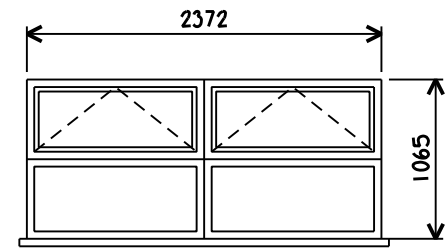

NEW KITCHEN DOOR AND WINDOW

NEW EXTERNAL DOOR TO LOBBY

NEW EXTERNAL WINDOW TO LAUNDRY
White painted timber window with two top hung opening lights

NEW ROOFLIGHT TO KITCHEN
new double glazed single pane clear glass side hinged opening rooflight
grey aluminium frame all round