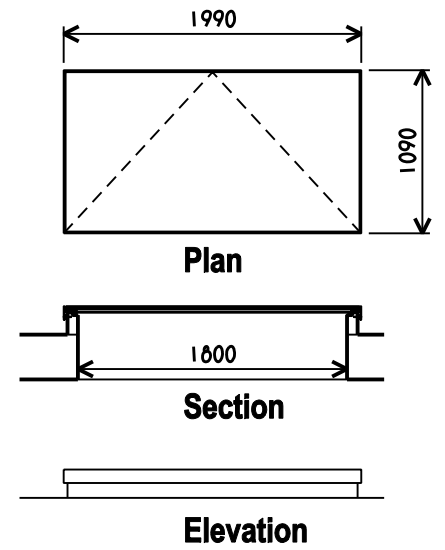

NEW KITCHEN DOOR AND WINDOW

NEW EXTERNAL DOOR TO LOBBY

NEW EXTERNAL WINDOW TO LAUNDRY
White painted timber window with two top hung opening lights

NEW ROOFLIGHT TO KITCHEN
new double glazed single pane clear glass side hinged opening rooflight
grey aluminium frame all round