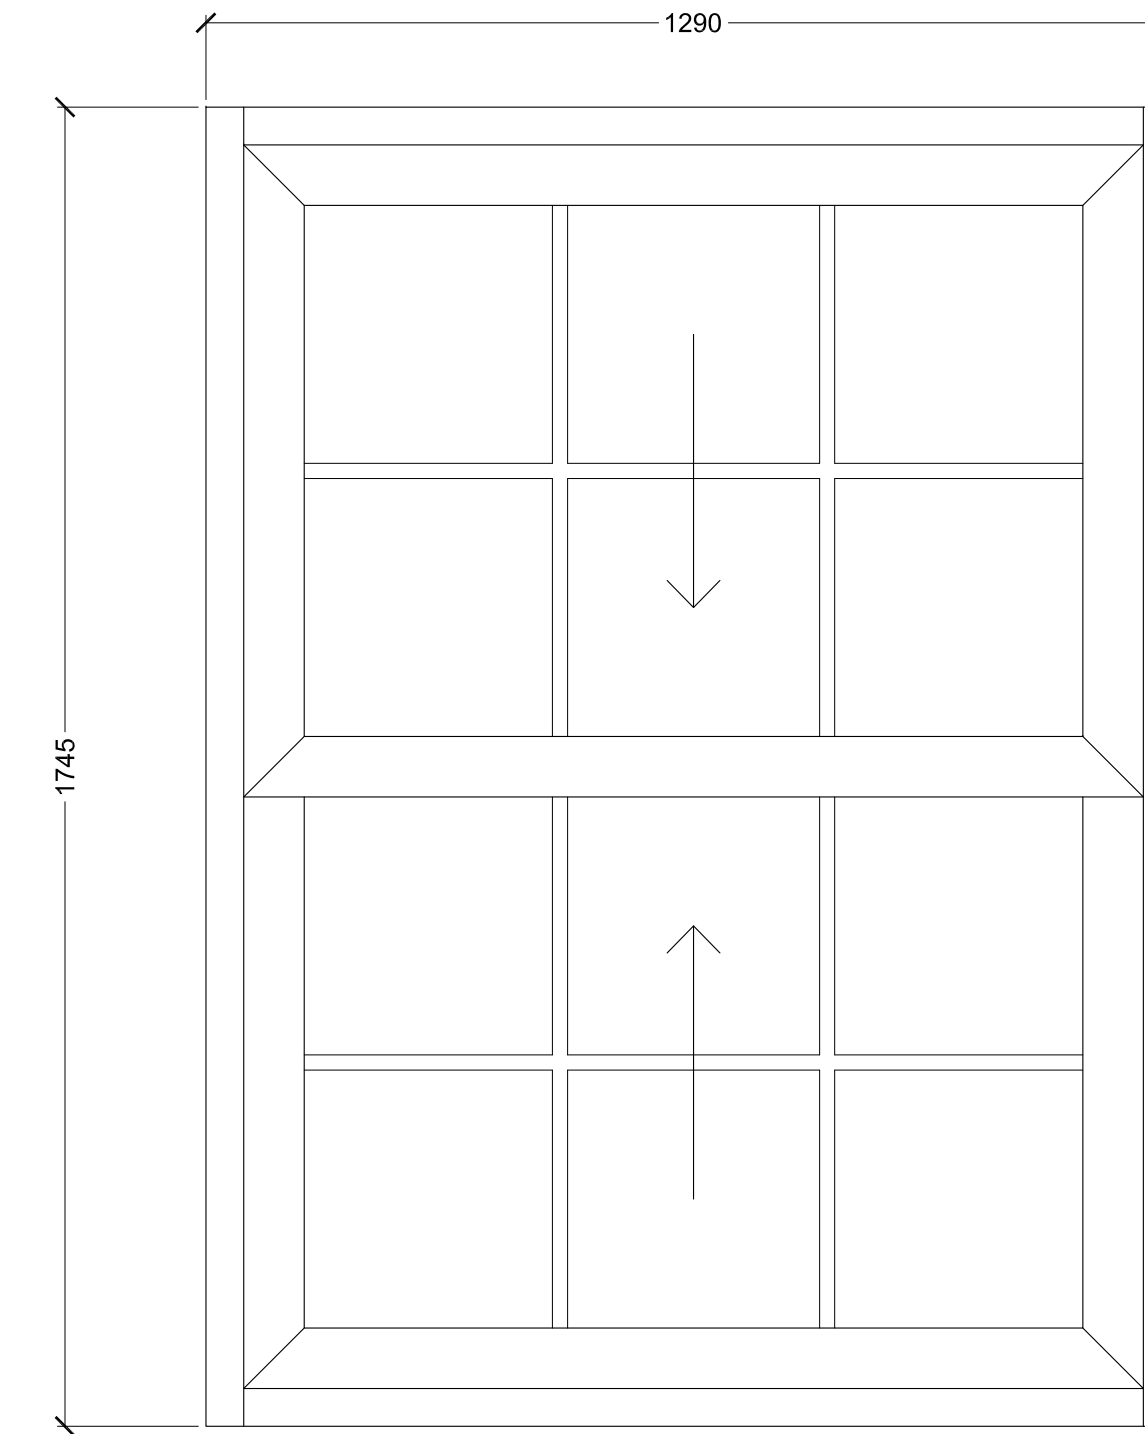

Vertical Sliding Sash

Qty (2) O/A Sizes 1275 x 1735mm (Style 1)
 Traditional triple glazed

Specification

Colour - Sapele (Hardwood)
 Finish Type - White
 VS lock Type - 1 x Lock White
 Horns - Not Required

Glazing Details & Appertures

4-16-4 Clear Tuff "k" : 16mm Silver Spacer A6 - (1090 x 760)

Vertical Sliding Sash

O/A Sizes 1290 x 1745mm (Style 1)
 Traditional triple glazed

Specification

Colour - Sapele (Hardwood)
 Finish Type - White
 VS lock Type - 1 x Lock White
 Horns - Not Required

Glazing Details & Appertures

4-16-4 Clear Tuff "k" : 16mm Silver Spacer A6 - (1105 x 766)

1 Window 1
 SCALE 1:10@A1 or 1:20@A3

2 Window 2
 SCALE 1:10@A1 or 1:20@A3

Classic Casement

O/A Sizes 920 x 1710mm (Style FF)
 Traditional triple glazed

Glazing Details & Appertures

4-16-4 Clear Tuff "k" : 16mm Silver Spacer Satin A6 - (738 x 681)

3 Window 3
 SCALE 1:10@A1 or 1:20@A3