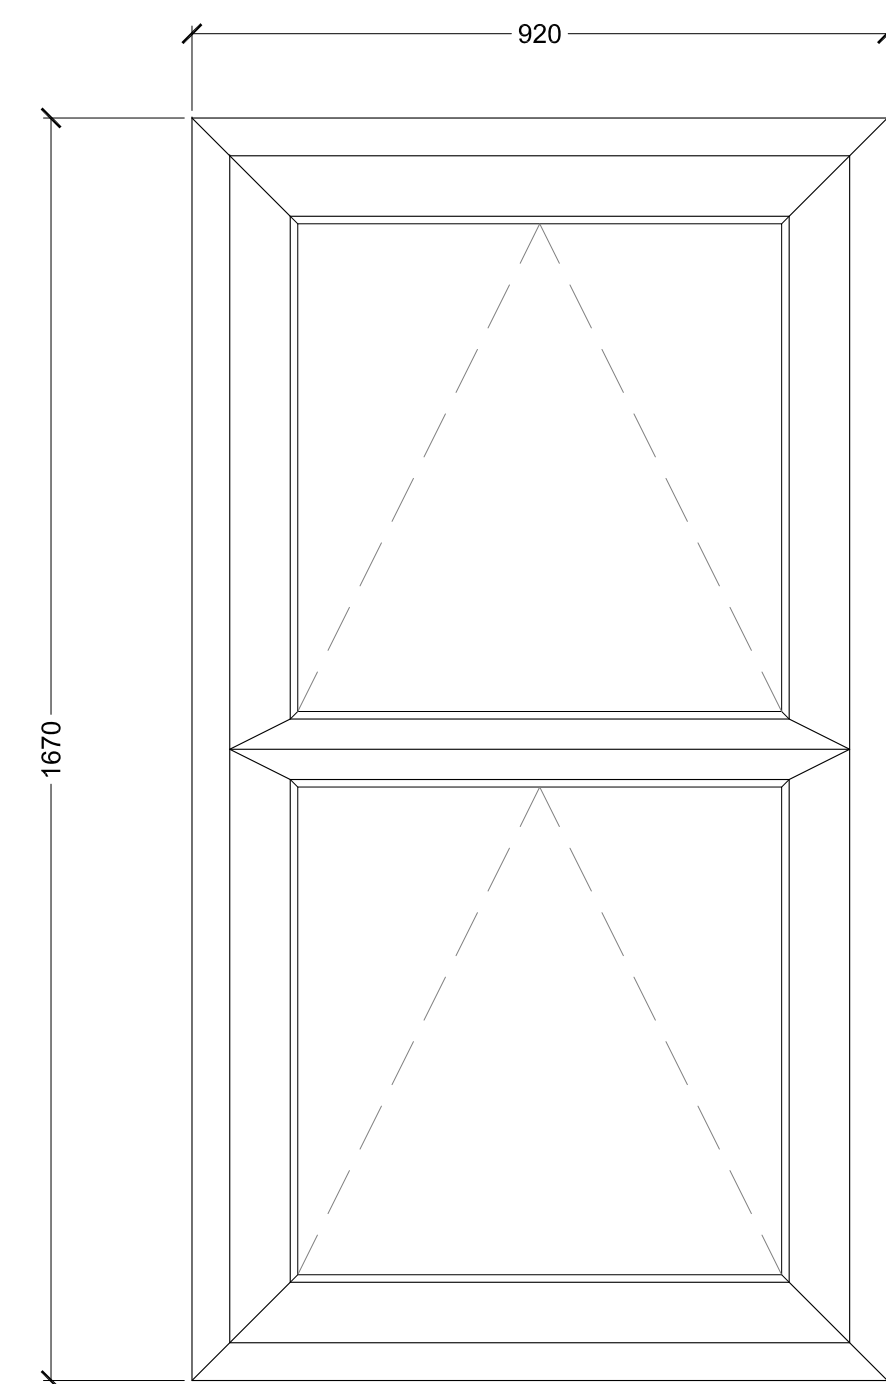

Vertical Sliding Sash

Qty (2) O/A Sizes 1275 x 1735mm (Style 1)
 Traditional triple glazed

Specification

Colour - Sapele (Hardwood)
 Finish Type - White
 VS lock Type - 1 x Lock White
 Horns - Not Required

Glazing Details & Appertures

4-16-4 Clear Tuff "k" : 16mm Silver Spacer A6 - (1090 x 760)

Vertical Sliding Sash

O/A Sizes 1290 x 1745mm (Style 1)
 Traditional triple glazed

Specification

Colour - Sapele (Hardwood)
 Finish Type - White
 VS lock Type - 1 x Lock White
 Horns - Not Required

Glazing Details & Appertures

4-16-4 Clear Tuff "k" : 16mm Silver Spacer A6 - (1105 x 766)

1 Window 1
 SCALE 1:10@A1 or 1:20@A3

2 Window 2
 SCALE 1:10@A1 or 1:20@A3

Classic Casement

O/A Sizes 920 x 1710mm (Style FF)
 Traditional triple glazed

Specification

Open in/out - Open out
 Cill - HB2/3 140mm Cill
 Colour - Sapele (Hardwood)
 Bead type - Drainage Bead TAH/H12
 Casement Locking - Shootbolt
 Glass display group - Float
 Finish Type - White