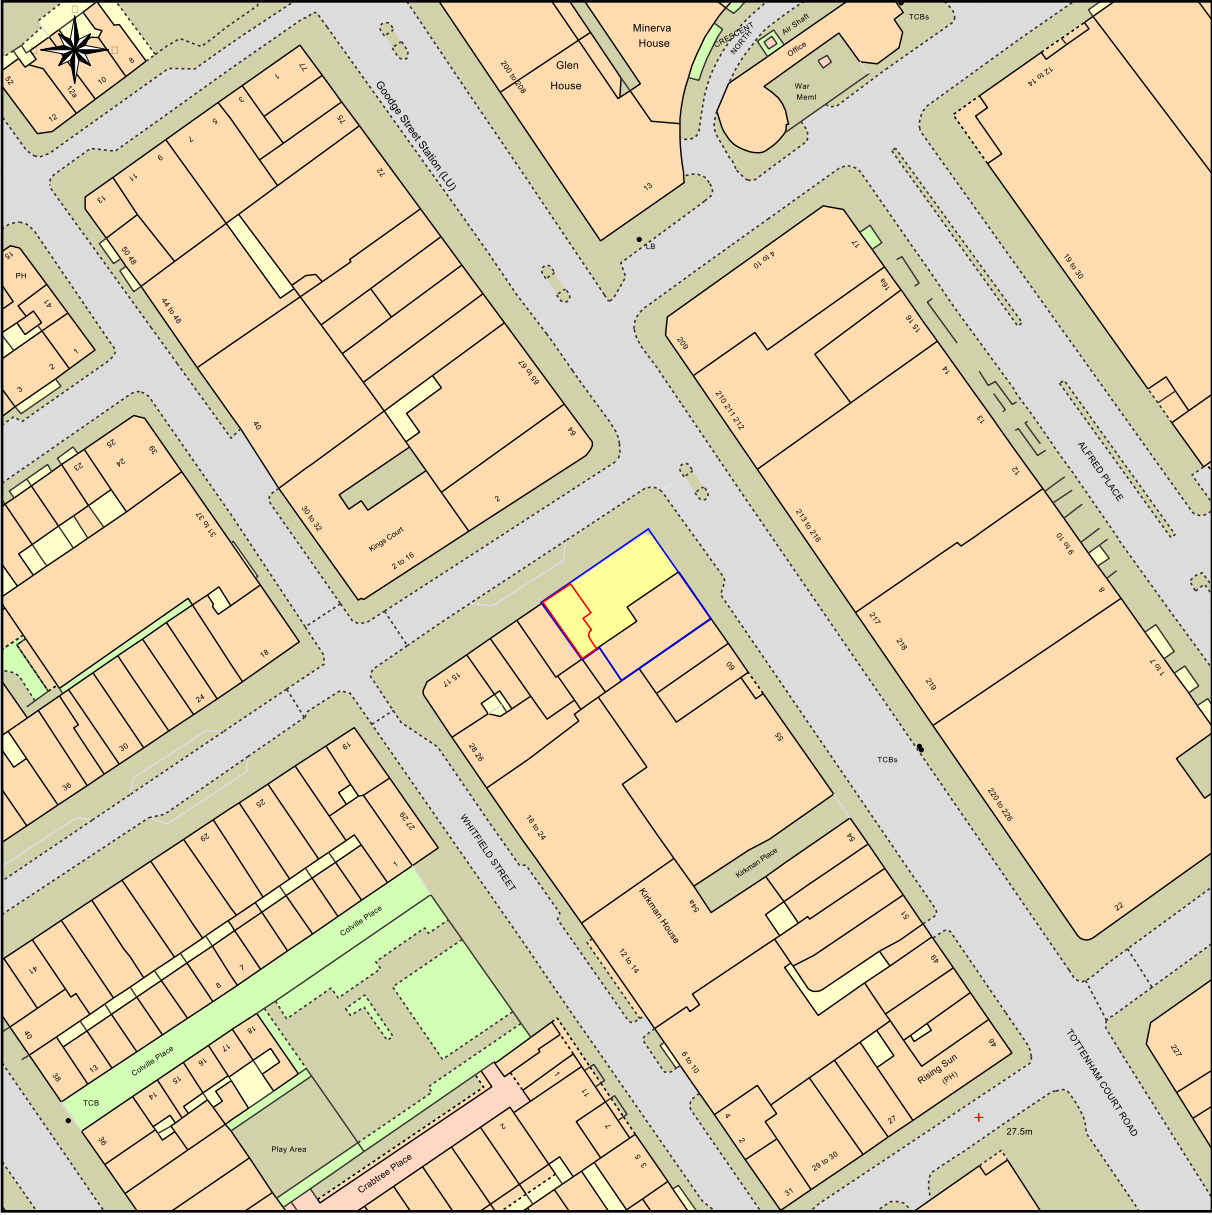

SITE PLAN AT SCALE 1:1250
5-7 GOODGE STREET
LONDON
W1T 2PE

This Plan includes the following Licensed Data: OS MasterMap Colour PDF Location Plan by the Ordnance Survey National Geographic Database and incorporating surveyed revision available at the date of production. Reproduction in whole or in part is prohibited without the prior permission of Ordnance Survey. The representation of a road, track or path is no evidence of a right of way. The representation of features, as lines is no evidence of a property boundary. © Crown copyright and database rights, 2015. Ordnance Survey 0100031673

0m 20m 40m 60m 80m 100m

Scale: 1:1250, paper size: A4