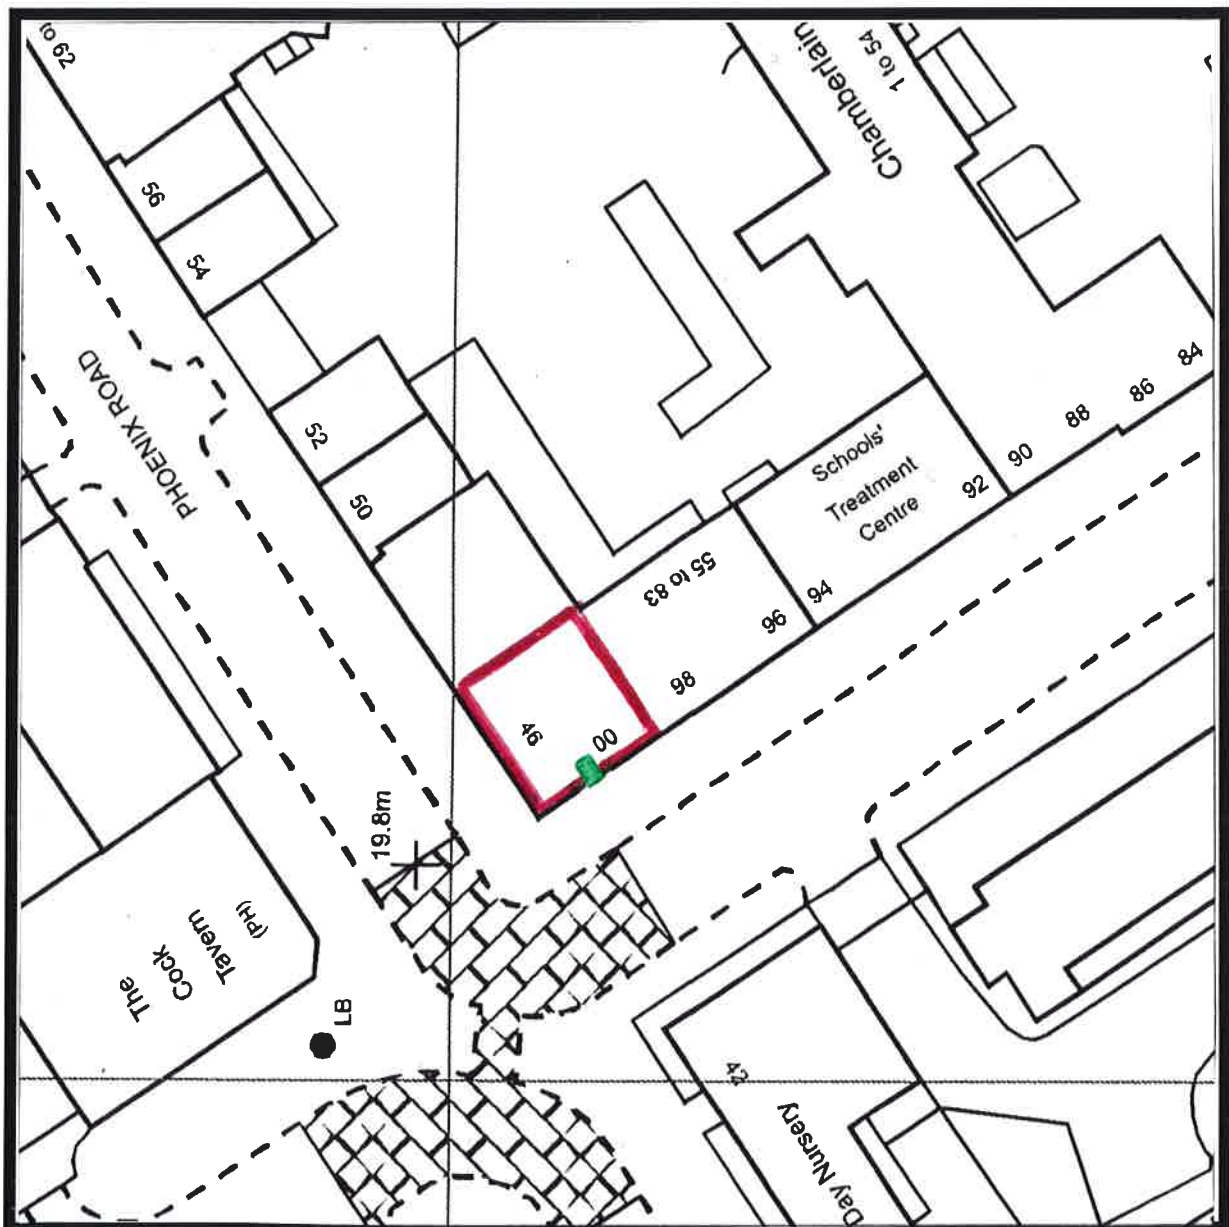

BLOCKPLAN

OUR REF: E015847

N

SCALE 1:500 @ A4

ATM LOCATION WITH ADVERT SURROUND

ADDRESS: Costcutters, 100 Chorlton Street, London NW1 1ES