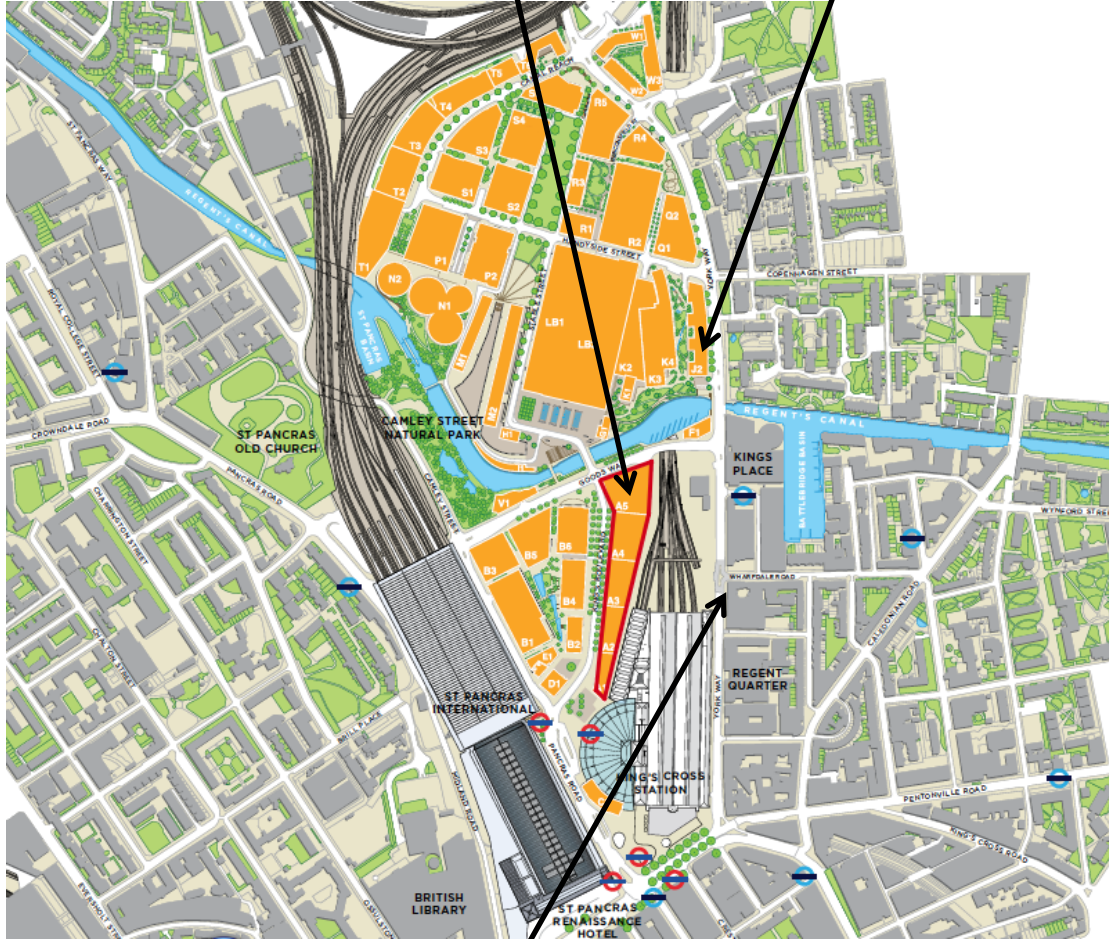

Residential Properties The King's Cross Theatre

Block J – Residential – 210m from The King's Cross Theatre

Proposed Location of The King's Cross Theatre

York Central – Residential – 125m from The King's Cross Theatre