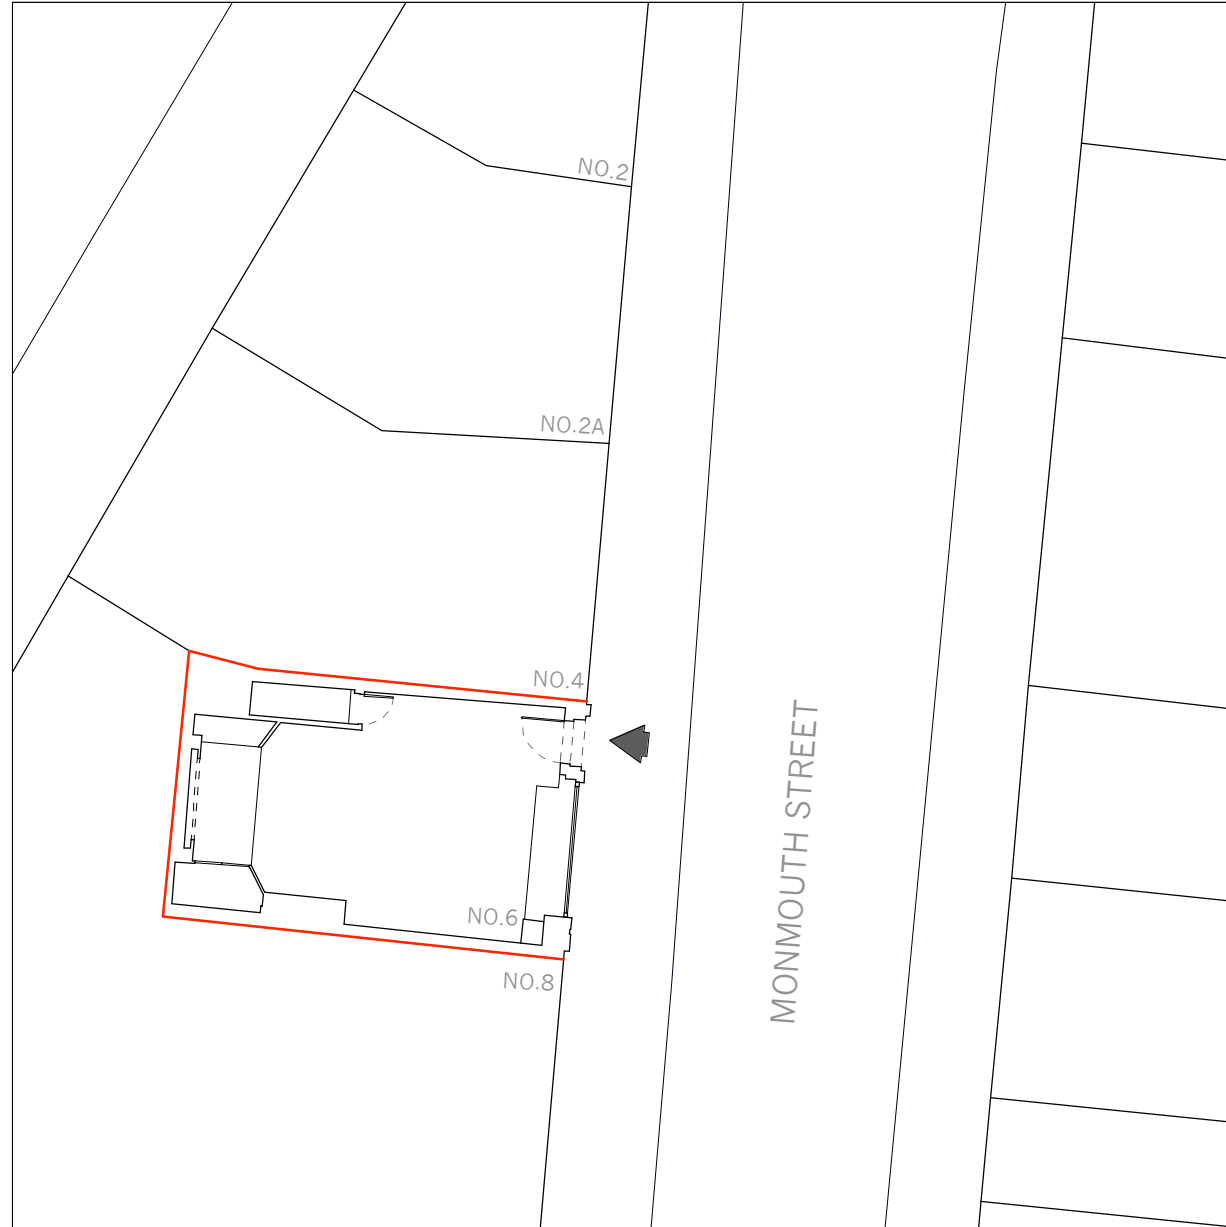

Legend:

Site location.

Site Plan 1:200 scale

Site Plan

A3 Paper Scale:

Drawing Scale:

Rev.	Notes.	Date.
Jonathan Tuckey Design		
Tel +44 (0)20 8960 1909		
studio@jonathantuckey.com		
44 Pall Mall Deposit		
124 Barbican Road		
London W10 6BL		
www.jonathantuckey.com		
Project	Malin+Goetz 6 Monmouth St, WC2H 9HB	
Title	Site Plan	
Scale at A3	Drawn by.	Date.
1:200	AM	14.12.2015
Job No.	Drawing No.	Rev:
0176	JTD_0176_02_002	/
PLANNING