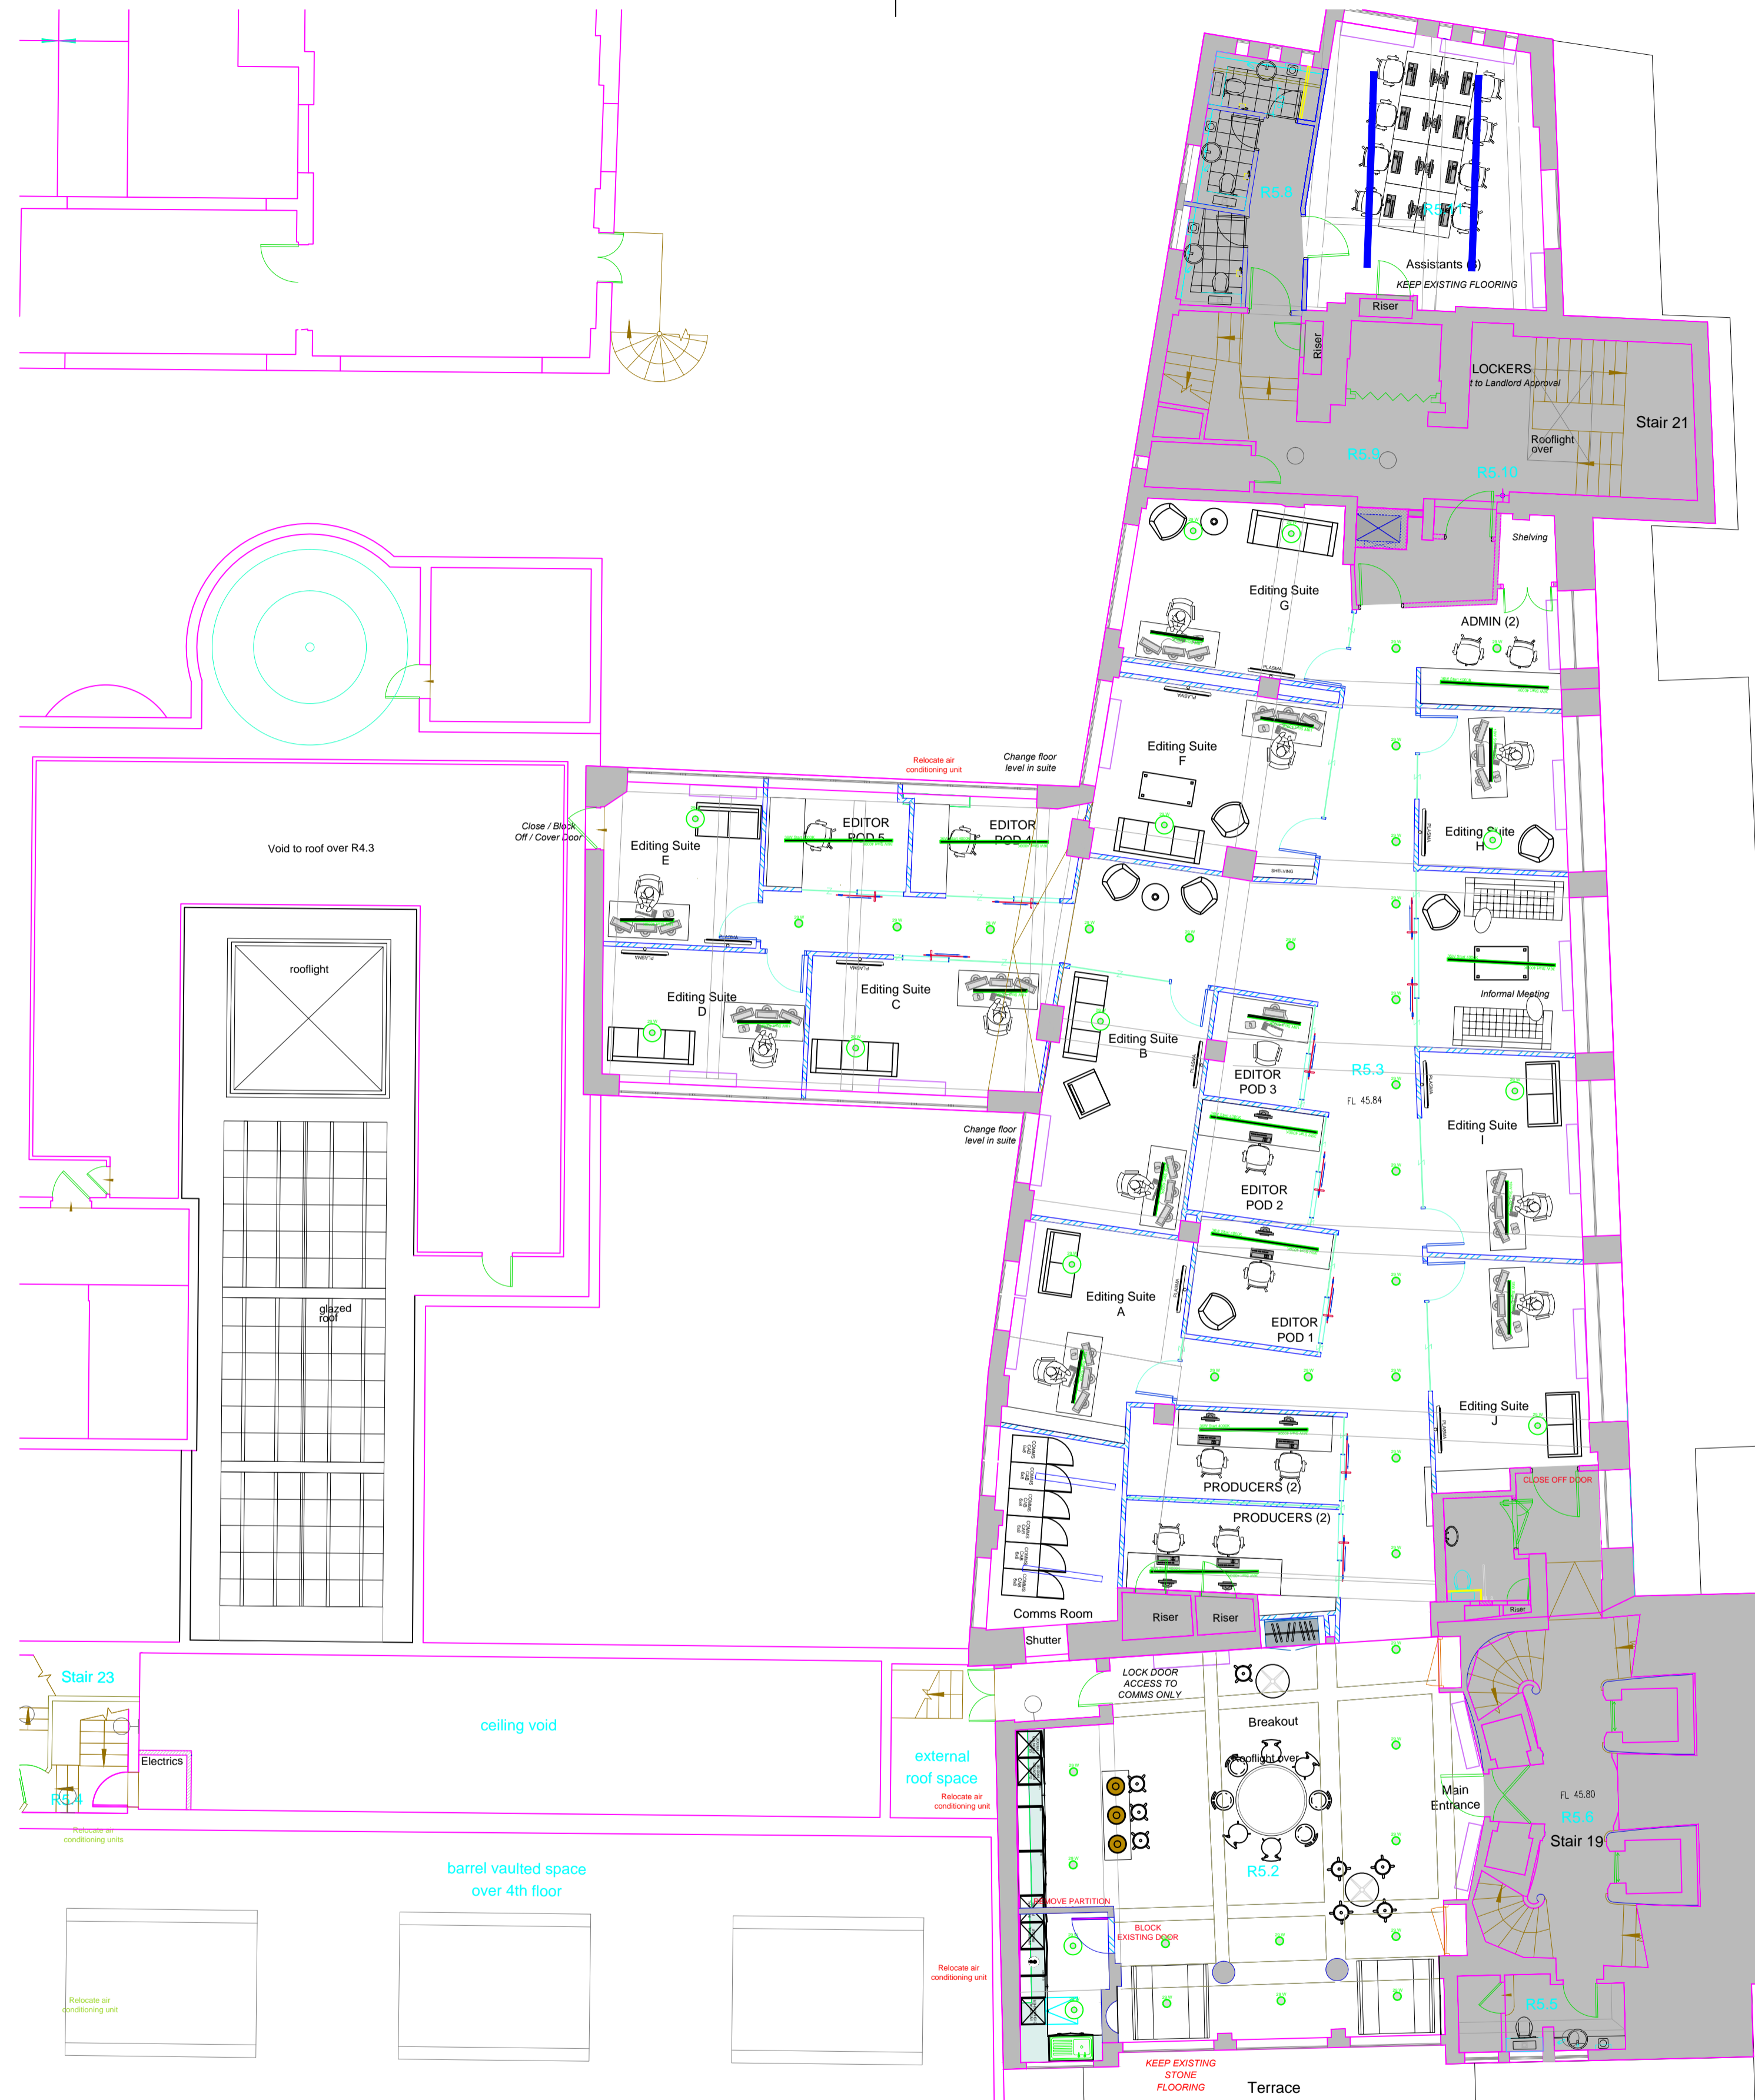

PROPOSED

PROPOSED LIGHTS:

-  Fagerhult Terso LED
Downlight LED 29 W 840
Diameter: 400 mm - Height: 300 mm
Colour: White, Art.No. 54535-402
-  Fagerhult Pleiad G3 Surface Mounted Matt reflector
Downlight LED 29 W 840
Diameter: 180 mm - Height: 200 mm
Colour: White, Art.No. 72518
-  Fagerhult Notor LED Start
General Lighting LED 1850lm, 18W, 4000K
Length: 1266mm, width: 60mm, depth: 60mm
Art.No. 27951
-  Fagerhult Notor LED Start
General Lighting LED 3700lm, 36W, 4000K
Length: 2433mm, width: 60mm, depth: 60mm
Art.No. 27952
-  AUXILIUM PENDANTS
THE CANDY COLLECTION
Diameter: 400 mm - Height: 350 mm
Colour: TBC

EXISTING LIGHTS:

-  EXISTING LINEAR LIGHT FITTING
RECESSED IN PLASTERBOARD
-  EXISTING LINEAR LIGHT FITTING
HUNG FROM CEILING

Plan - Scale 1:100 @ A1

This document represents the intellectual property of Fagerhult Lighting, and as a condition of issue may not be copied or used in connection with discussion involving any third part without our approval in writing. The drawing represents a recommendation for installation of Fagerhult Lighting equipment and may not form the basis of specification from an alternative supply source. Do not scale from drawing. All dimensions to be verified by contractor on site prior to any works. Fagerhult Lighting UK, 33-34 Dolben Street, London, SE1 0UQ Tel: +44 (0) 207 403 4123, Fax: +44 (0) 207 378 0906, www.fagerhult.co.uk

A1 1:100
A3 1:200

London		The Quarry		FLOOR	SCALE
FAGERHULT				5th Floor	1:100 @ A1
COUNTRY:	UK	DATE	09.12.2015		
CITY:	London	REV DATE	REV MARK		
LOCATION:	The Heals Building	PROJECT NO	COSTUMER NO	KEY ACCOUNT MANAGER	LIGHTING DESIGNER
				GC	LT