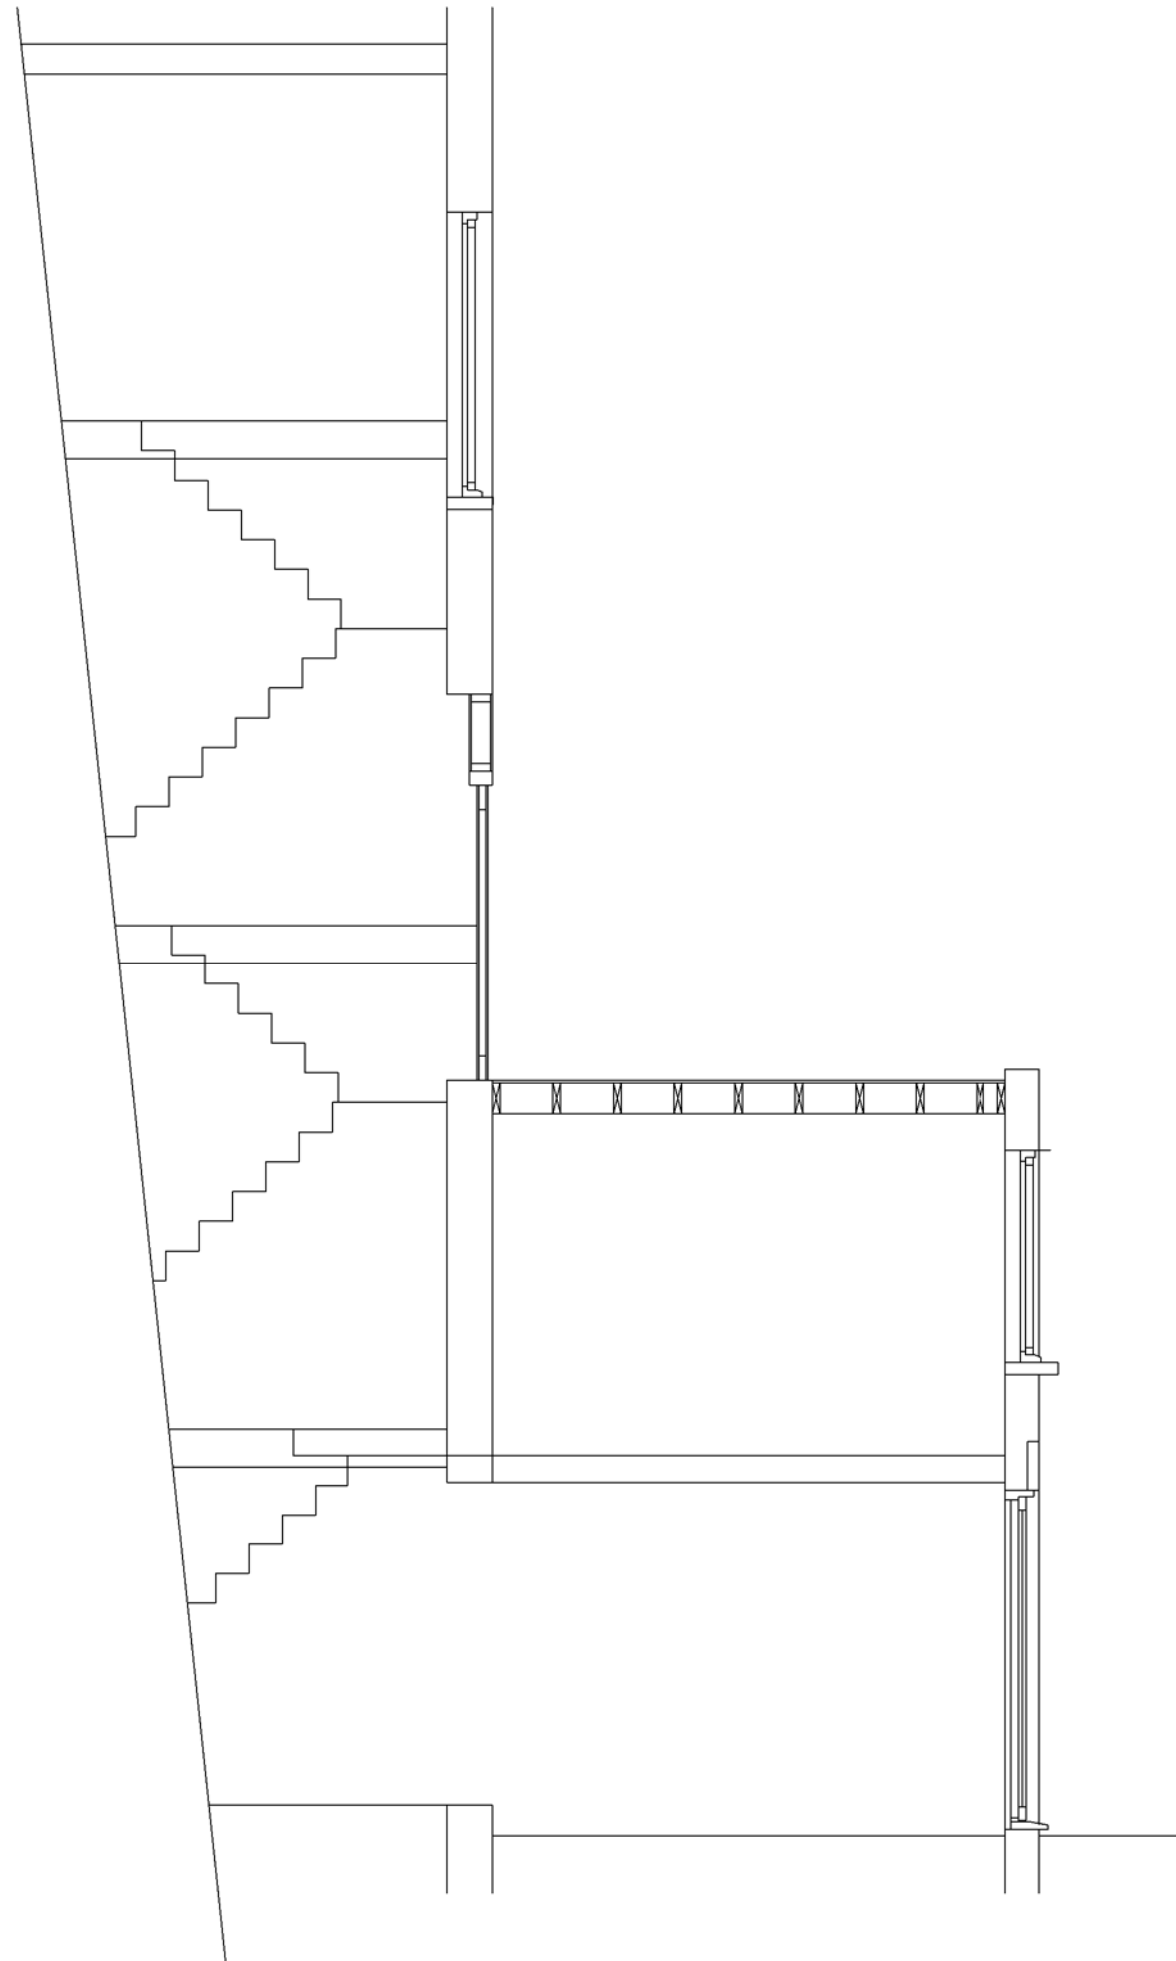

DO NOT SCALE FROM THIS DRAWING.  
ALL DIMENSION TO BE CHECKED ON SITE.  
COPYRIGHT RESERVED

REV/ISSUE	NOTE	DRN	DATE

SCALE	DATE	DRN	CHK
1:50@A3	07/12/2015	PE	-

PROJECT  
**51 PRINCES ROAD,  
LONDON, NW1 8JS**

DRAWING  
**EXISTING SECTION A-A**

**bubble** architects  
73 MORNINGTON STREET  
LONDON NW1 7QE  
WWW.BUBBLEARCHITECTS.CO.UK

JOB NO	DRAWING NO	REV
015028	X-AA-D-008	