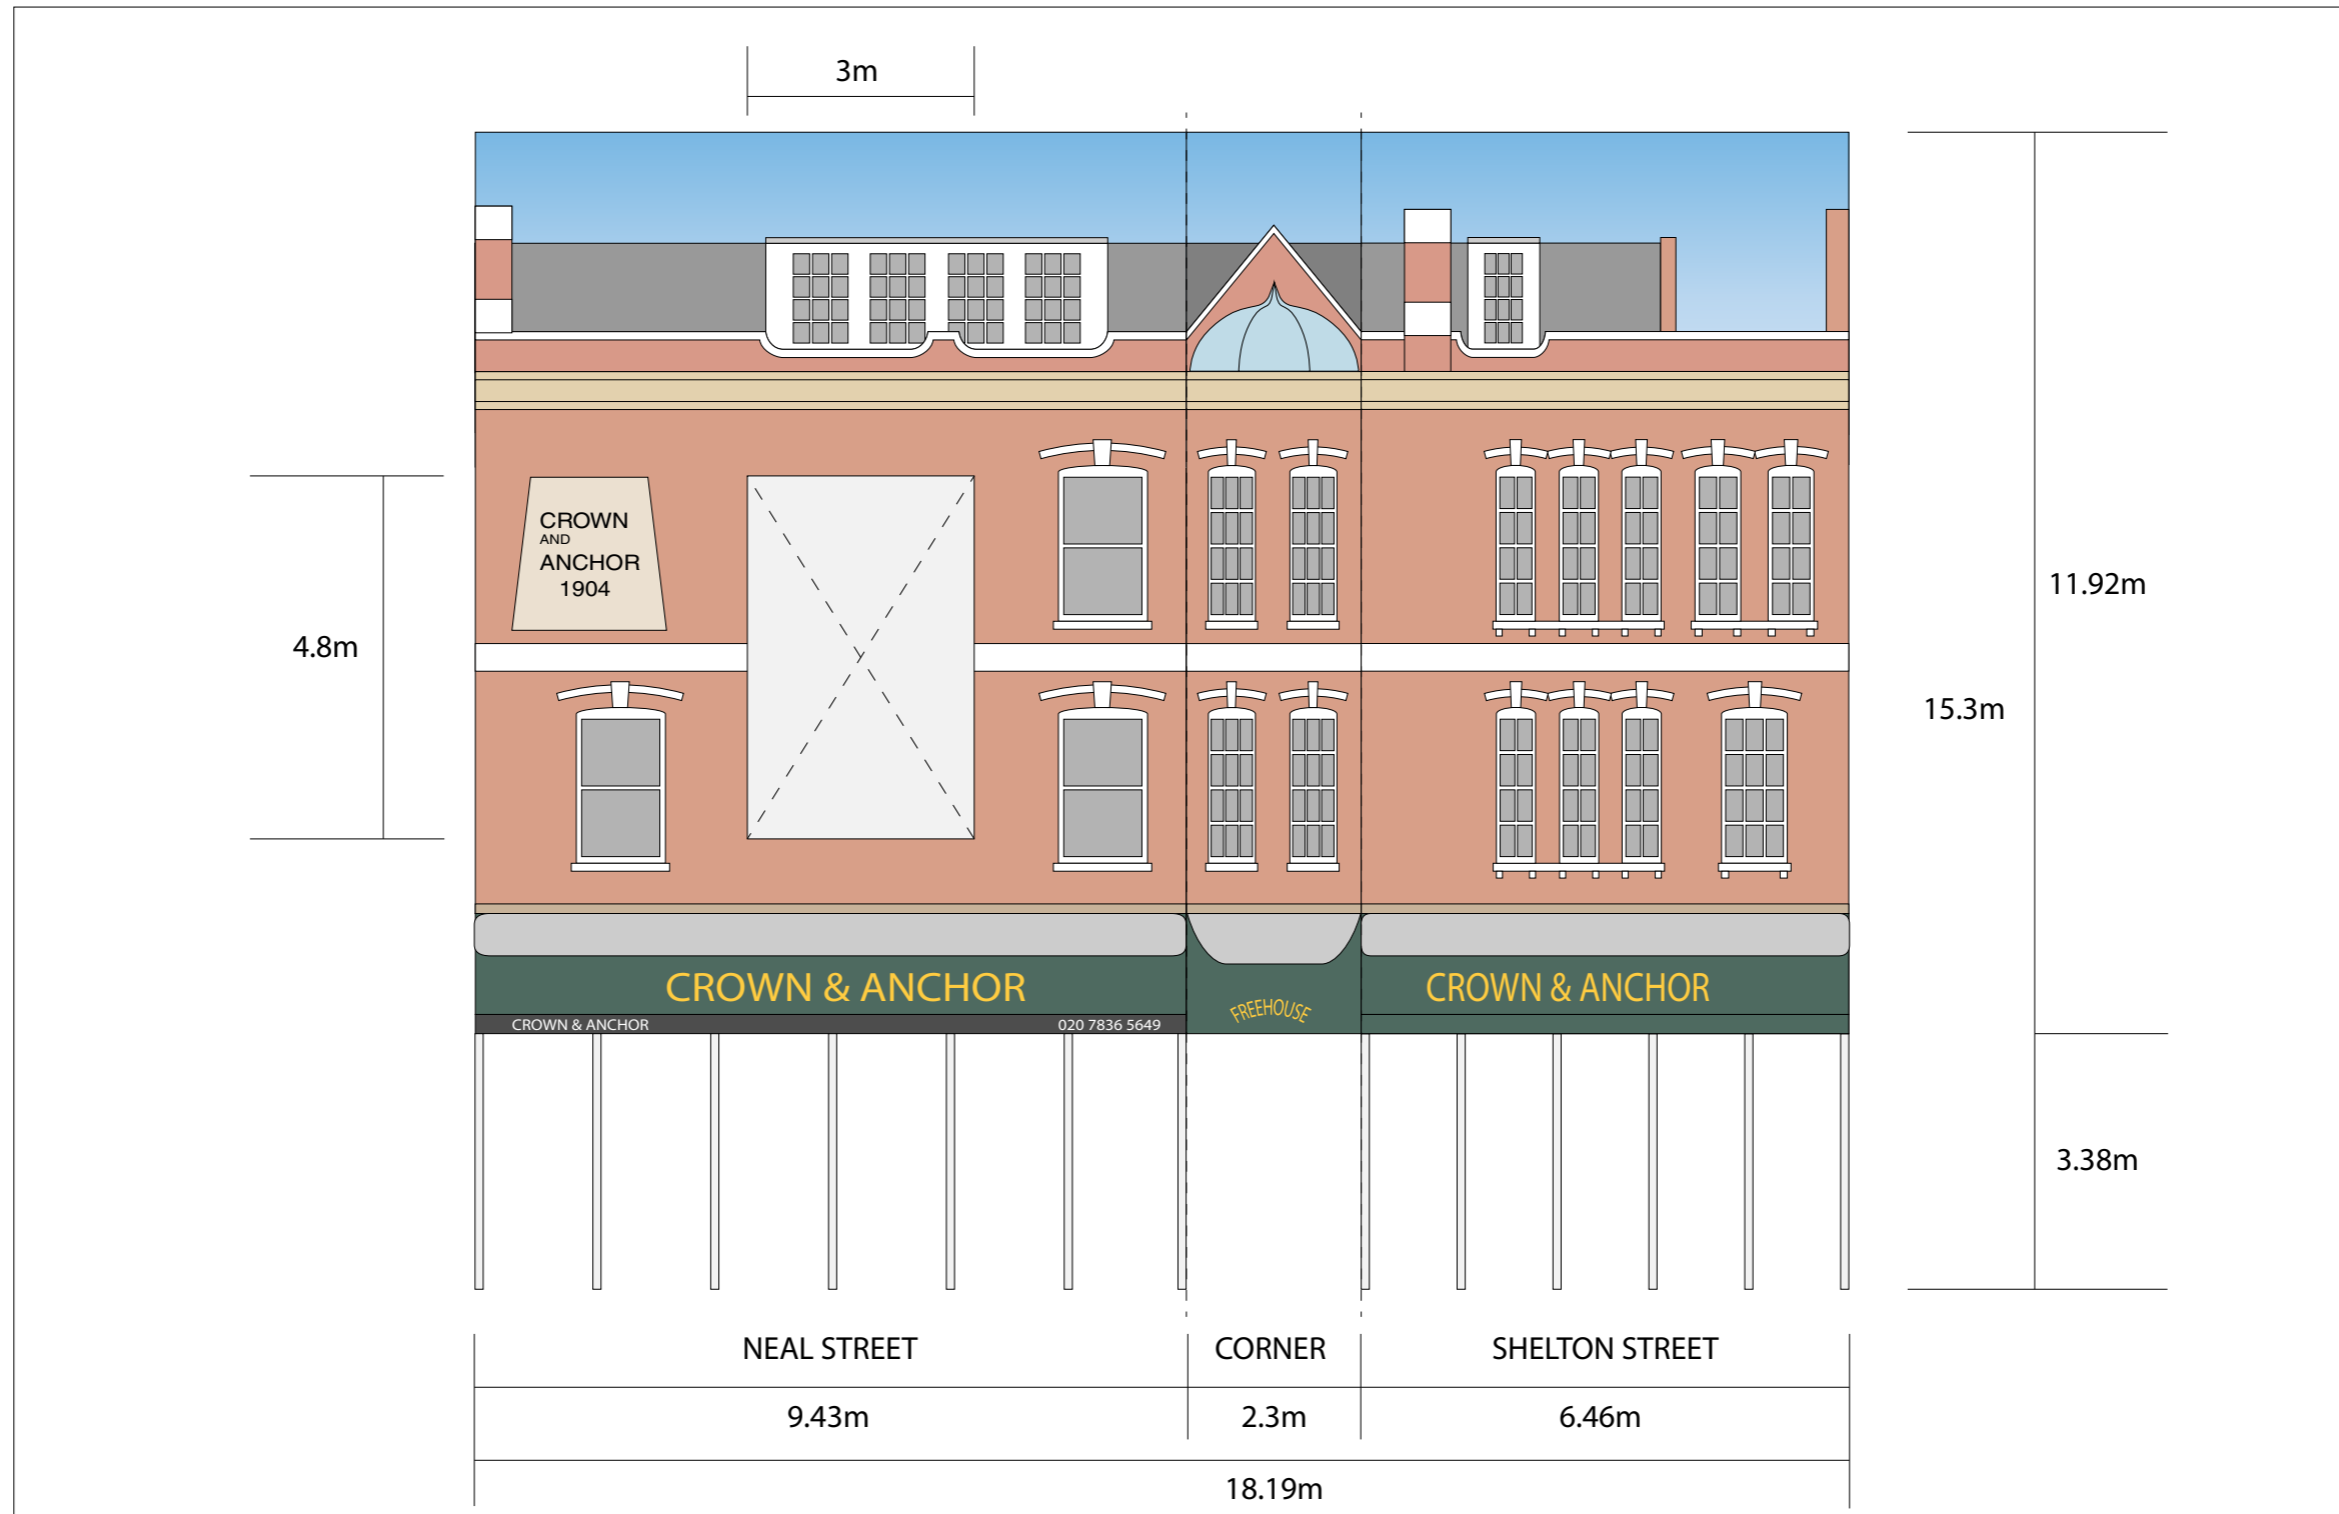

BANNER SPECIFICATIONS

Scale 1:100@A3

JOB No/ Desc.: The Crown & Anchor, 22 Neal St, London WC2H 9PS		
Drawing Desc.: BANNER SPECIFICATIONS	Date : 20 October 2014	Drawing No.:
	Scale: 1/100@A3	PY2231-009