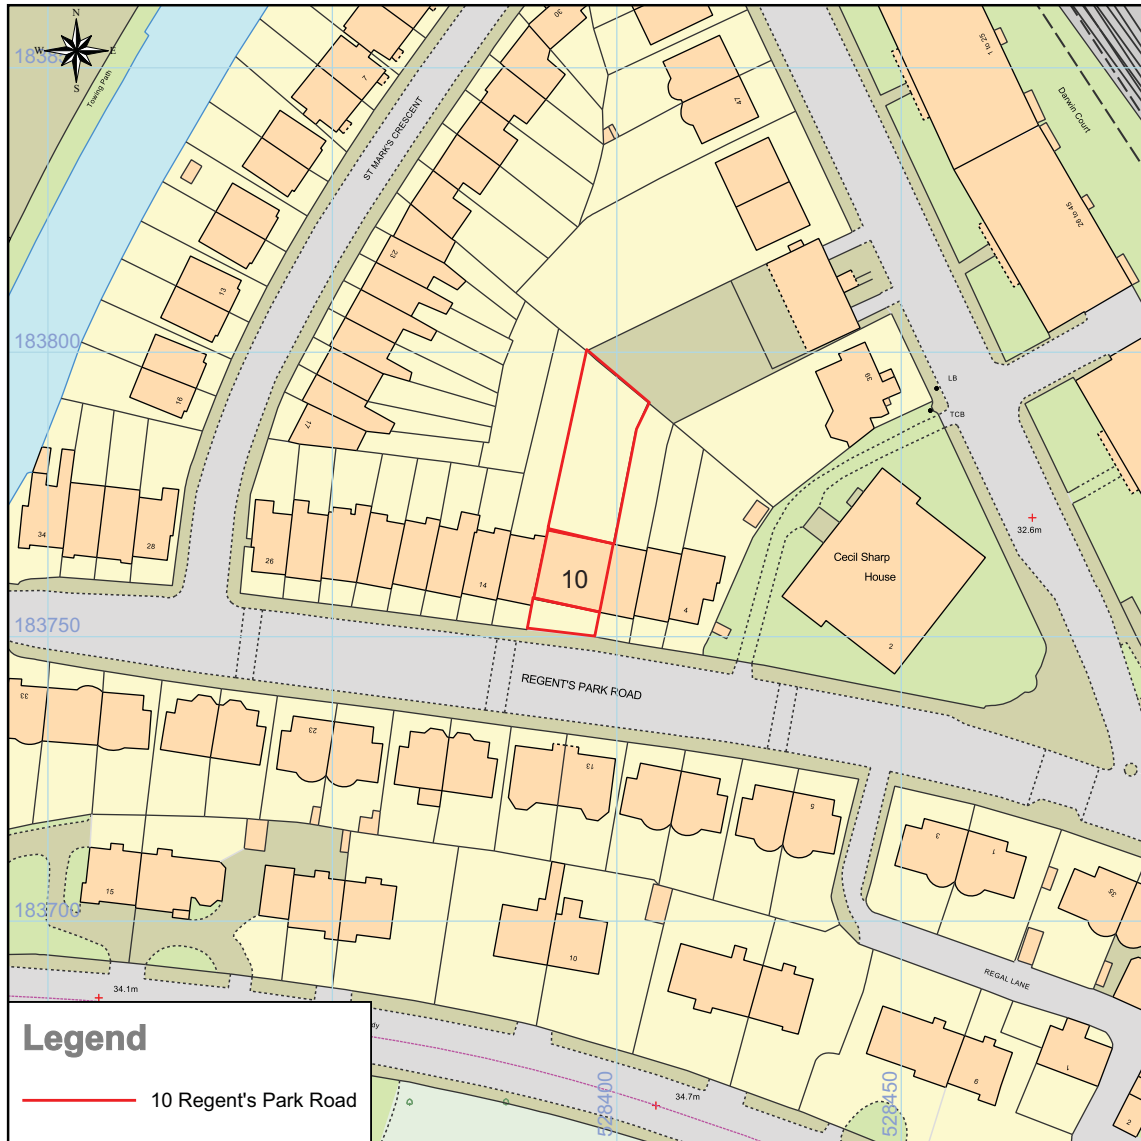

Location Plan of Flat B, 10 Regent's Park Road, NW1 7TX

This Plan includes the following Licensed Data: OS MasterMap Colour PDF Location Plan by the Ordnance Survey National Geographic Database and incorporating surveyed revision available at the date of production. Reproduction in whole or in part is prohibited without the prior permission of Ordnance Survey. The representation of a road, track or path is no evidence of a right of way. The representation of features, as lines is no evidence of a property boundary. © Crown copyright and database rights, 2015. Ordnance Survey 0100031673

0m 20m 40m 60m 80m 100m

Scale: 1:1250, paper size: A4