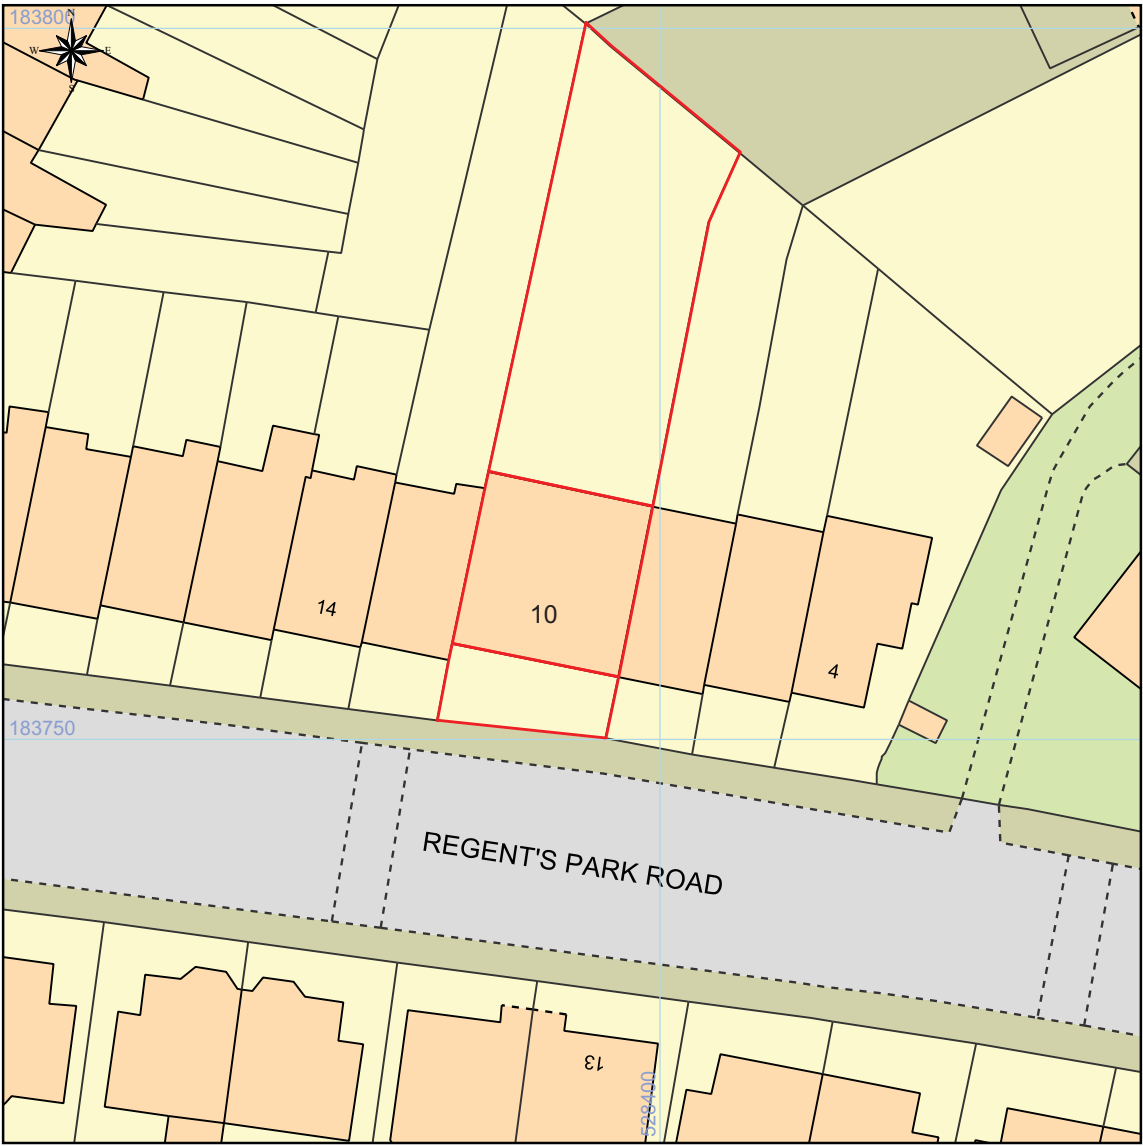

# Site plan for Flat B, 10 Regent's Park Road, NW1 7TX

This Plan includes the following Licensed Data: OS MasterMap Colour PDF Location Plan by the Ordnance Survey National Geographic Database and incorporating surveyed revision available at the date of production. Reproduction in whole or in part is prohibited without the prior permission of Ordnance Survey. The representation of a road, track or path is no evidence of a right of way. The representation of features, as lines is no evidence of a property boundary. © Crown copyright and database rights, 2015. Ordnance Survey 0100031673

0m 5m 10m 15m 20m 25m 30m 35m 40m

Scale: 1:500, paper size: A4