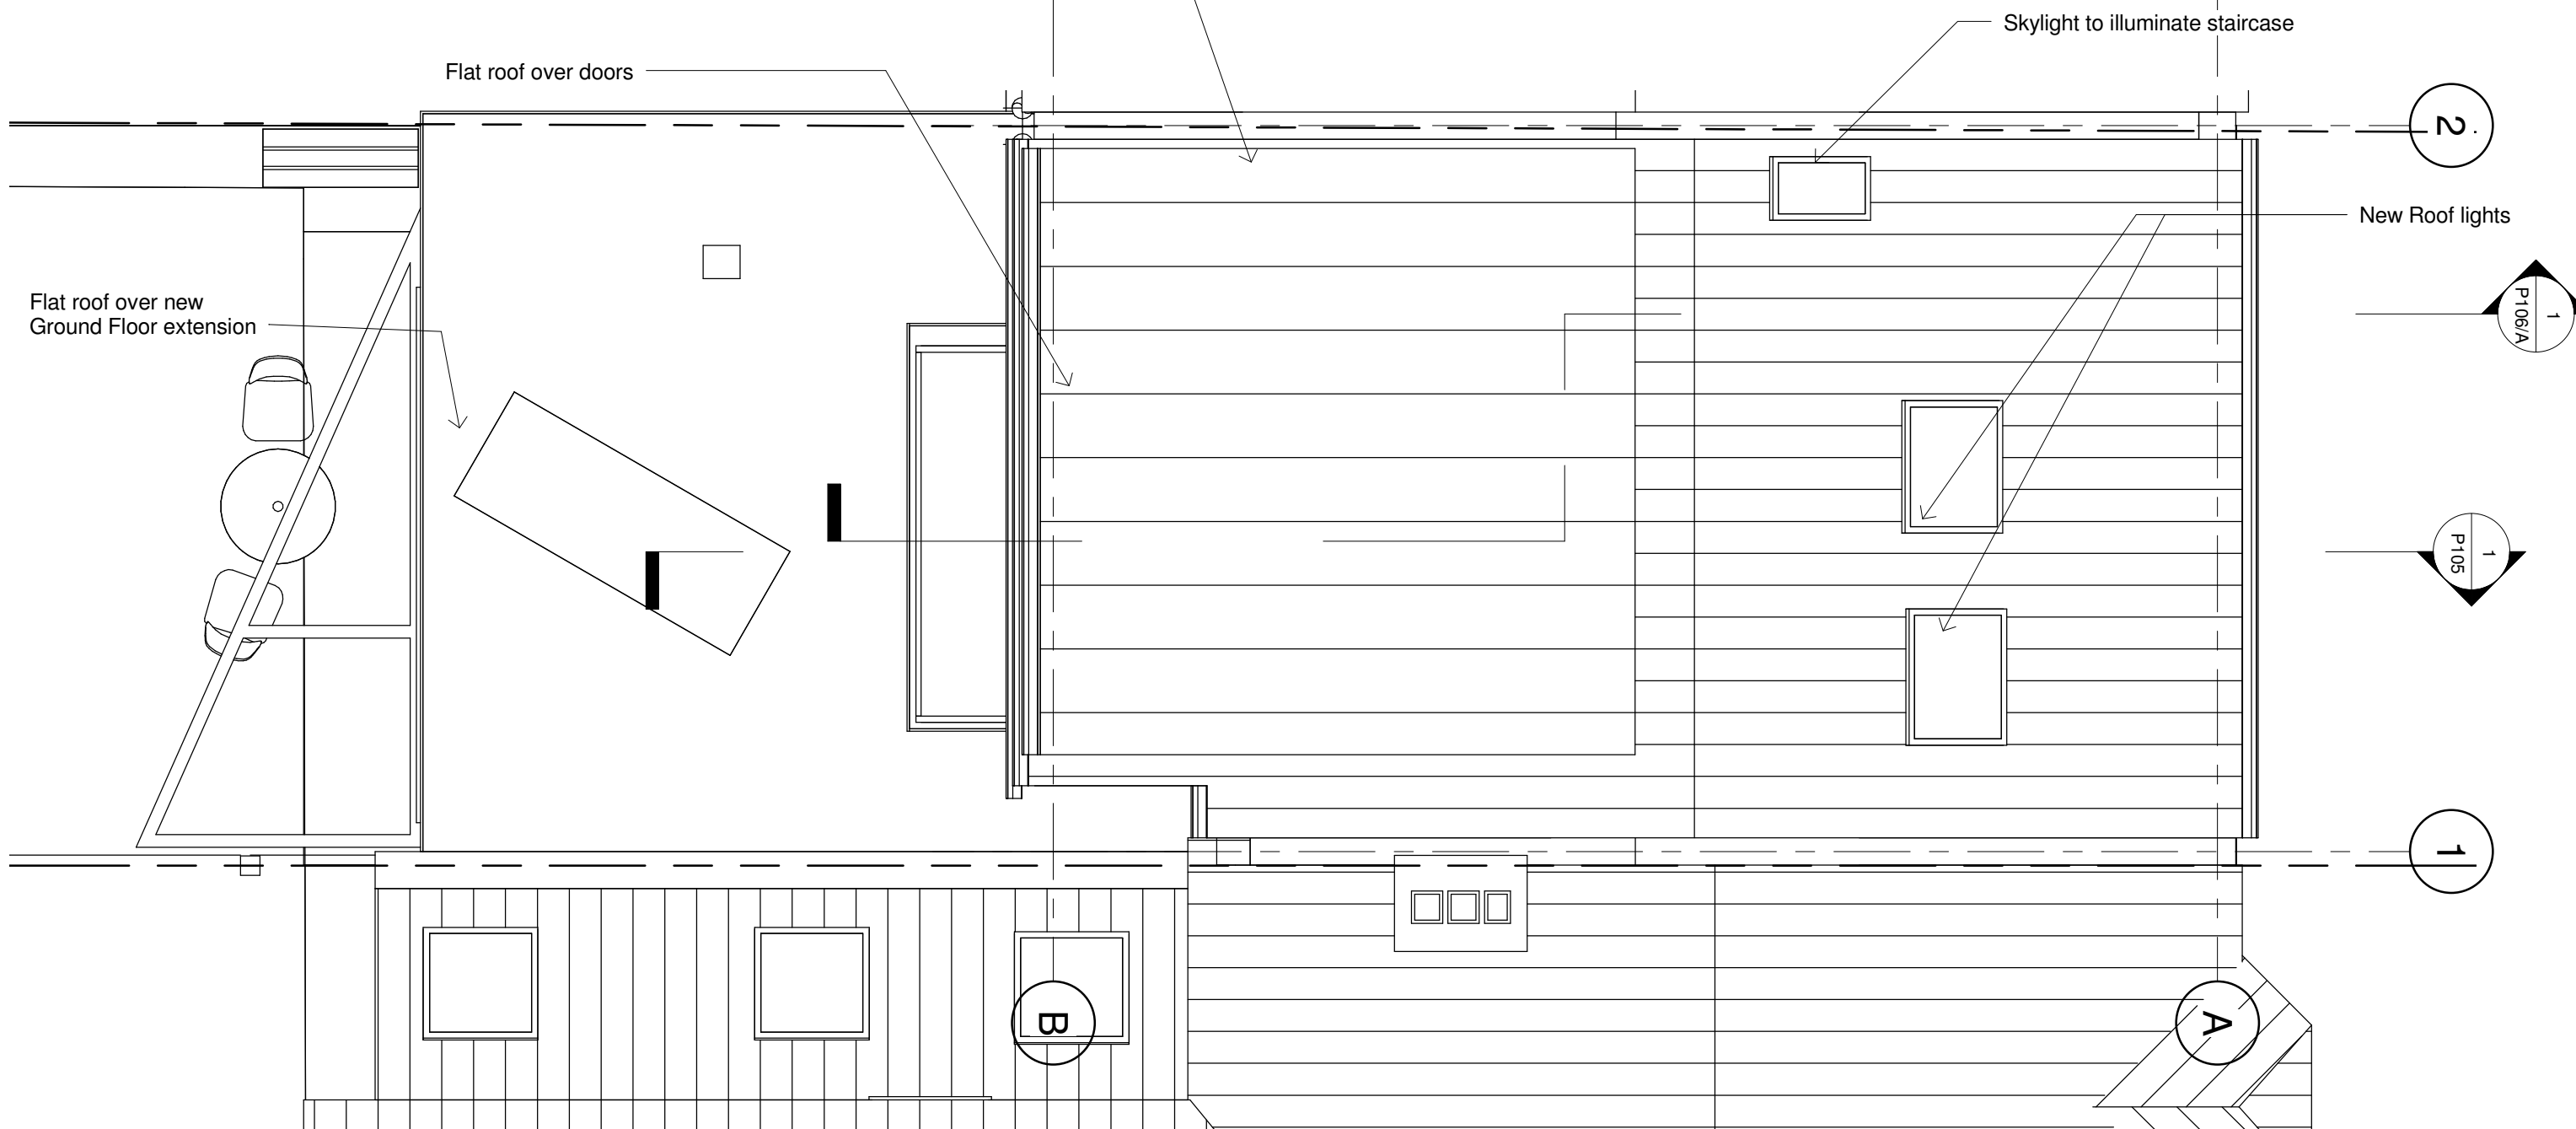

VISUAL SCALE 1:50 @ A3

DO NOT SCALE.
ALL FIGURED DIMENSIONS TO BE
CHECKED ON SITE PRIOR TO
CONSTRUCTION.
ALL COPYRIGHT RESERVED

STATMANS
RIBA CSD
ARCHITECTS
 The Studio
 17 Cranley Gardens, London, N10 3AA, GB
 07958 375768
info@statmans.co.uk www.statmans.co.uk

No.	Description	Date

Planning

FAMILY GREEN
 House Replanning 51 Agamemnon Road
 London NW6 1EG

PROPOSED ROOF PLAN		
Project number	1409.3	P103
Date	SEPT. 2015	
Drawn by	DS	
Checked by	DJS	
Scale		1 : 50