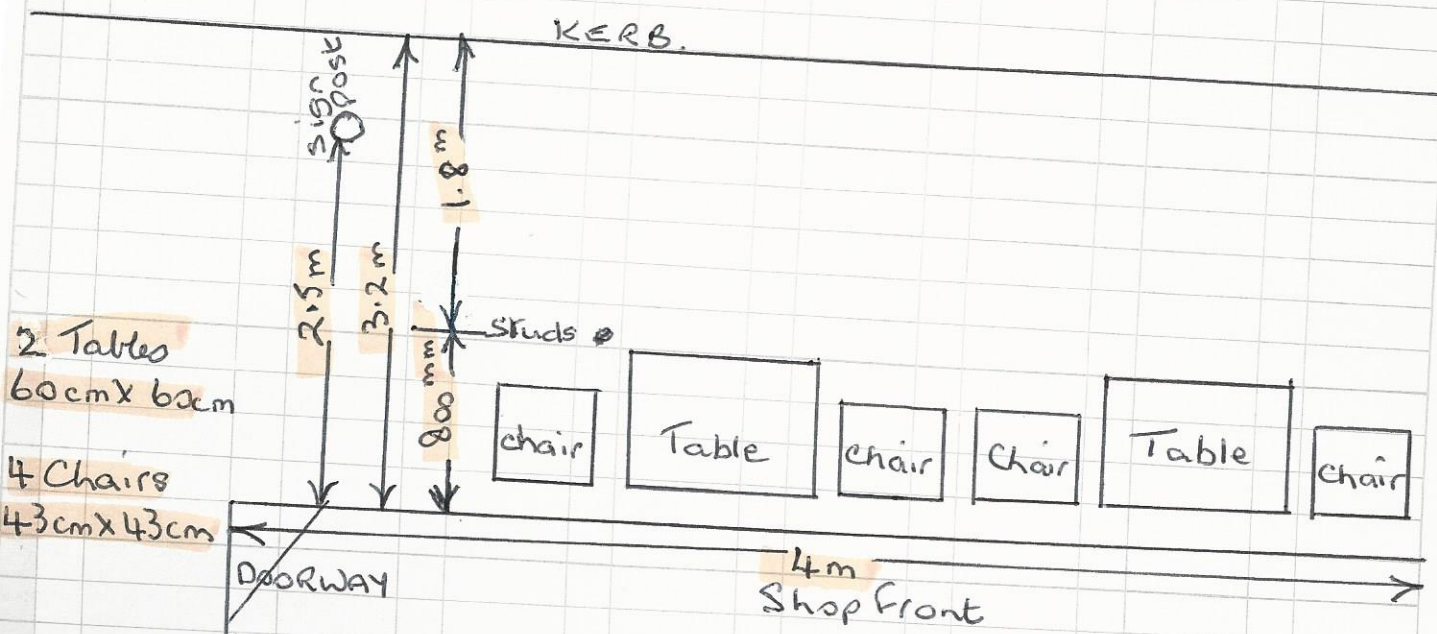

Not to Scale.

CAMDEN HIGH STREET NW1 7JY

THE MAINSTREAM ANALYSIS
To refer/quote ref: MAB
Tel: 020 7729 4564

- 2 Tables
60cm x 60cm
- 4 Chairs
43cm x 43cm

PRET A MANGER - SHOP
157 CAMDEN HIGH STREET

UNDERHILL PASSAGE