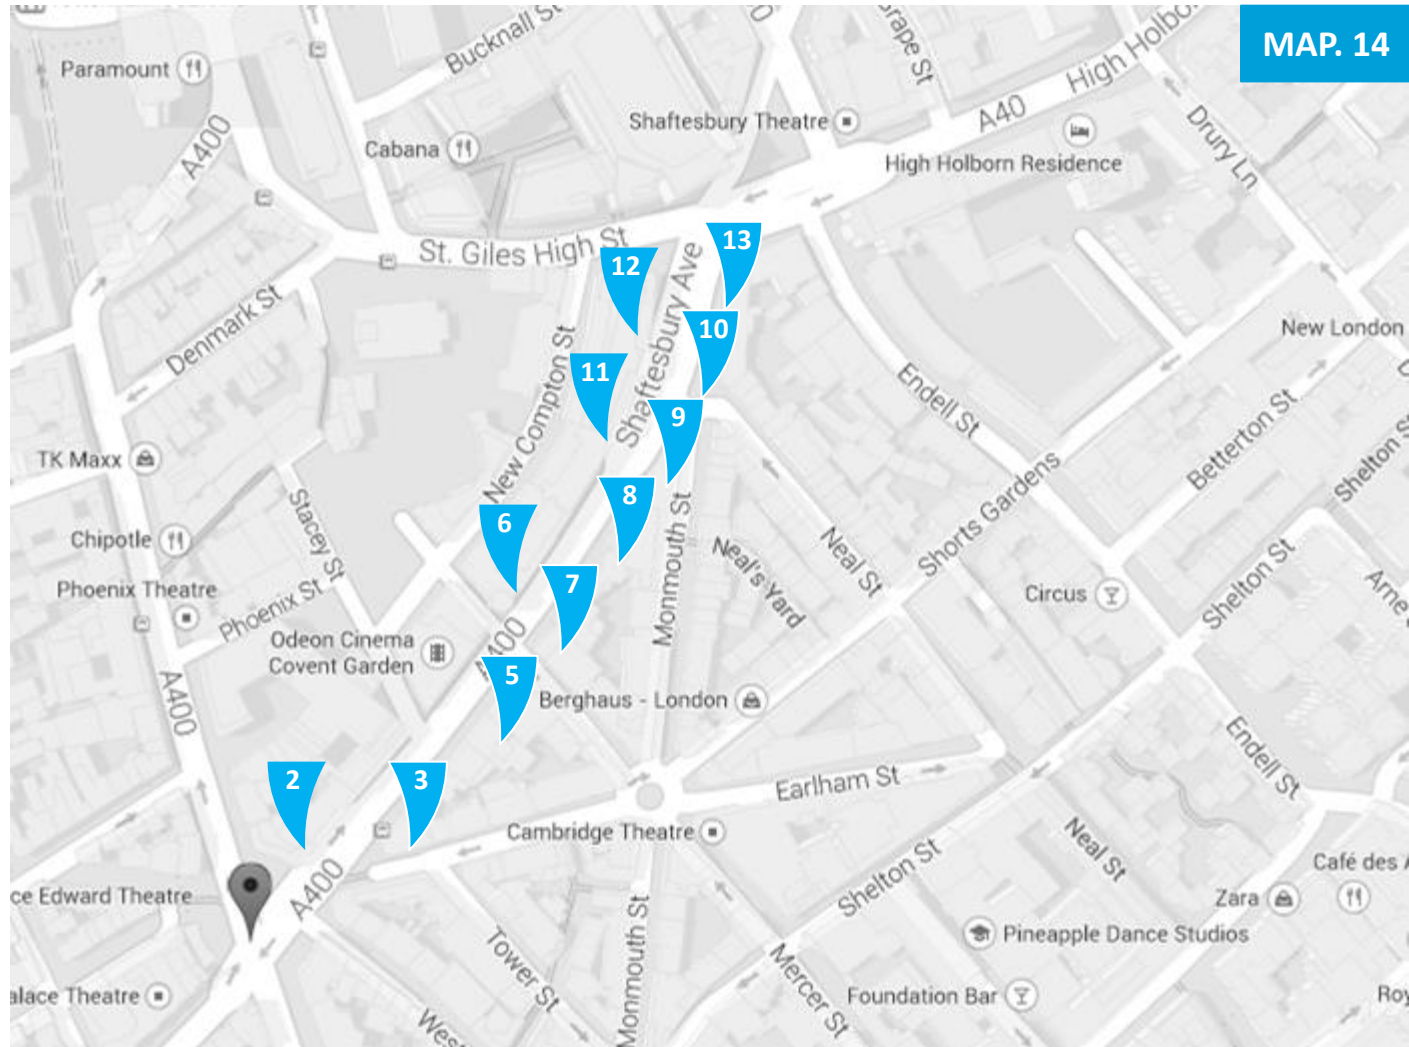

Site information
2.2m x 0.785m
PVC double sided banner

Description

Proximities

OTS
unavailable

Shaftesbury Avenue

Camden –WC2H

-  Site Location
-  Unsuitable column

11 sites