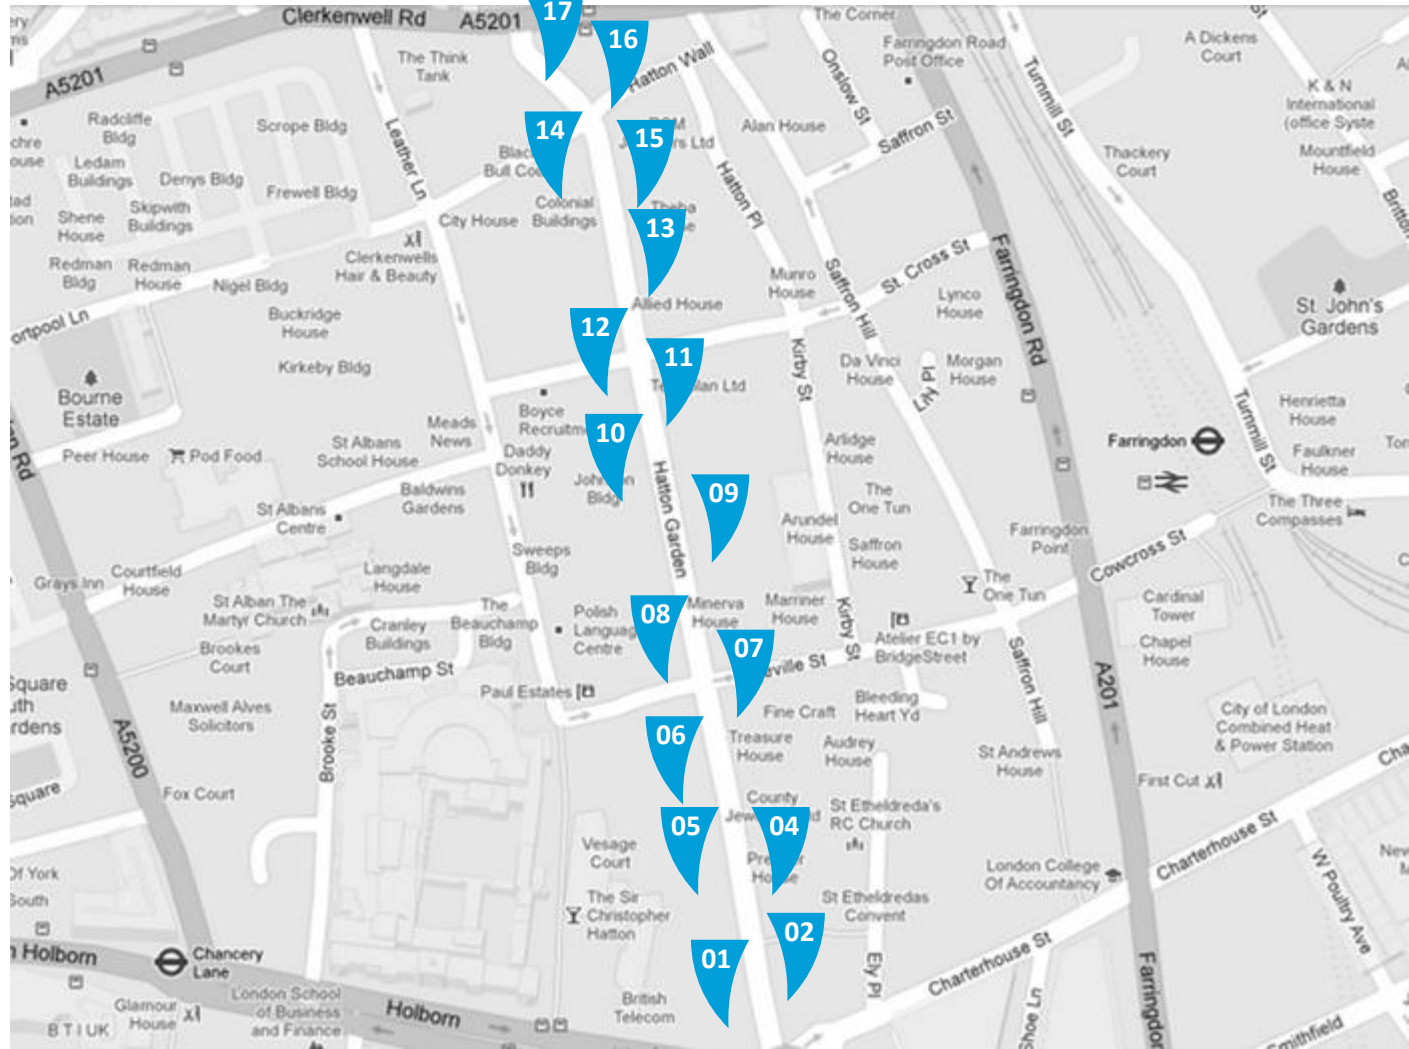

**Site information**

2.2m x 0.785m  
PVC double sided banner

**Description**

Diamond emporiums and metal shops

**Proximities**

“The heart of London's traditional gold and diamond trade”

# Hatton Garden

Camden-EC1N

16 sites