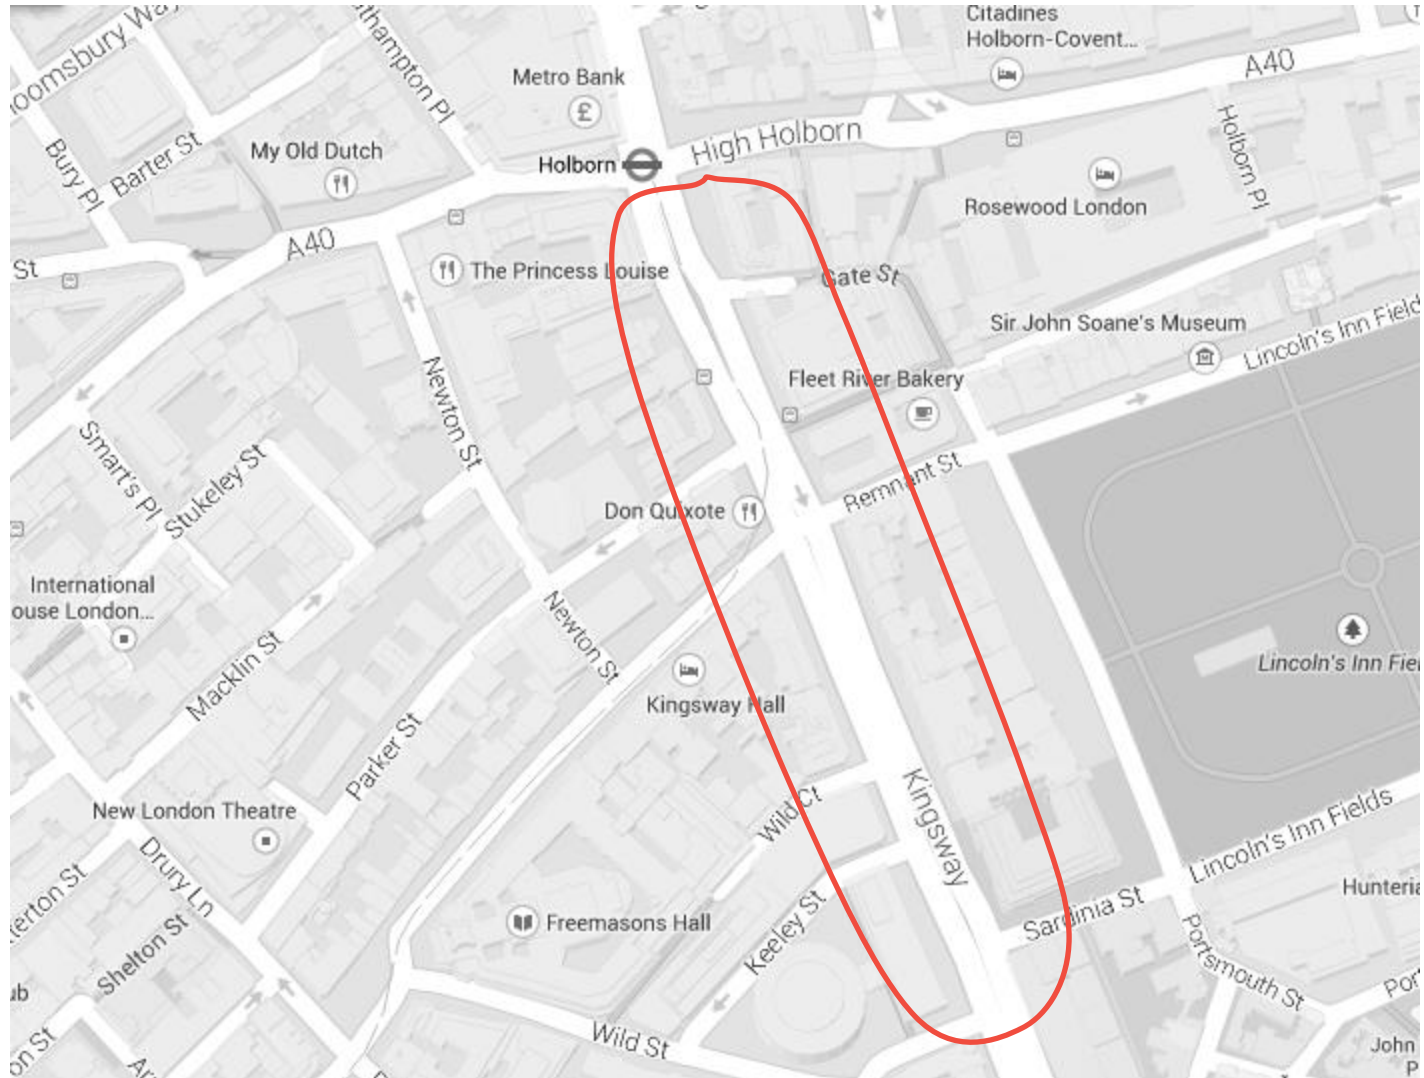

Site information

2.2m x 0.785m
PVC double sided banner

Kingsway

Camden - Holborn

Site Location

13 sites