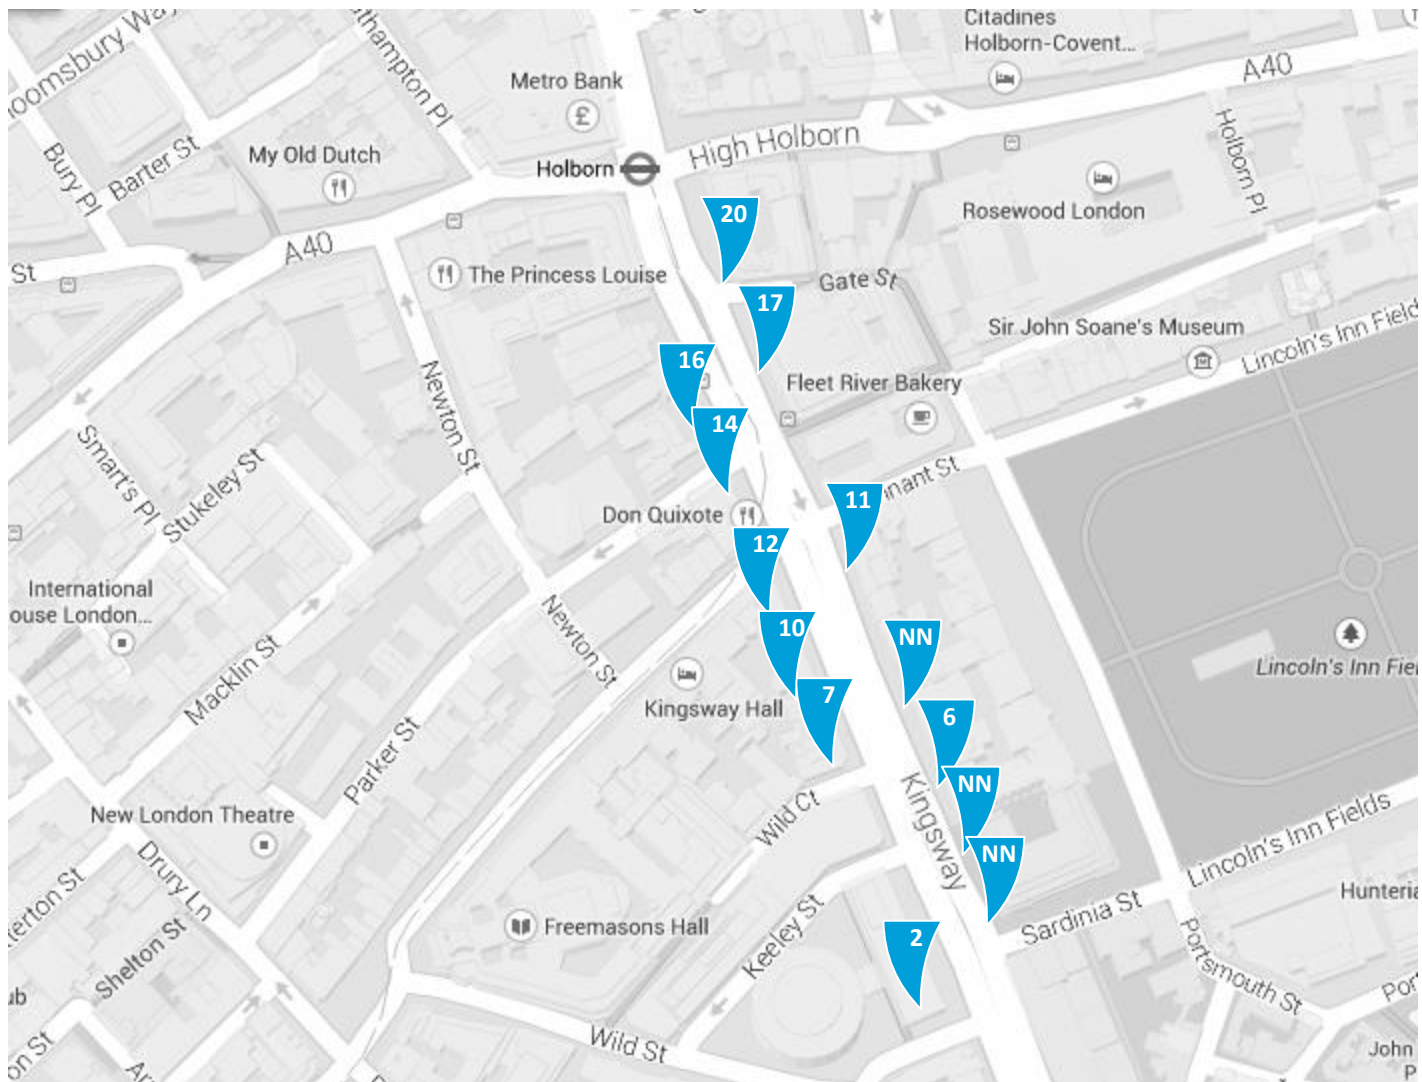

Site information

2.2m x 0.785m
PVC double sided banner

Kingsway

Camden - Holborn

Site Location

13 sites