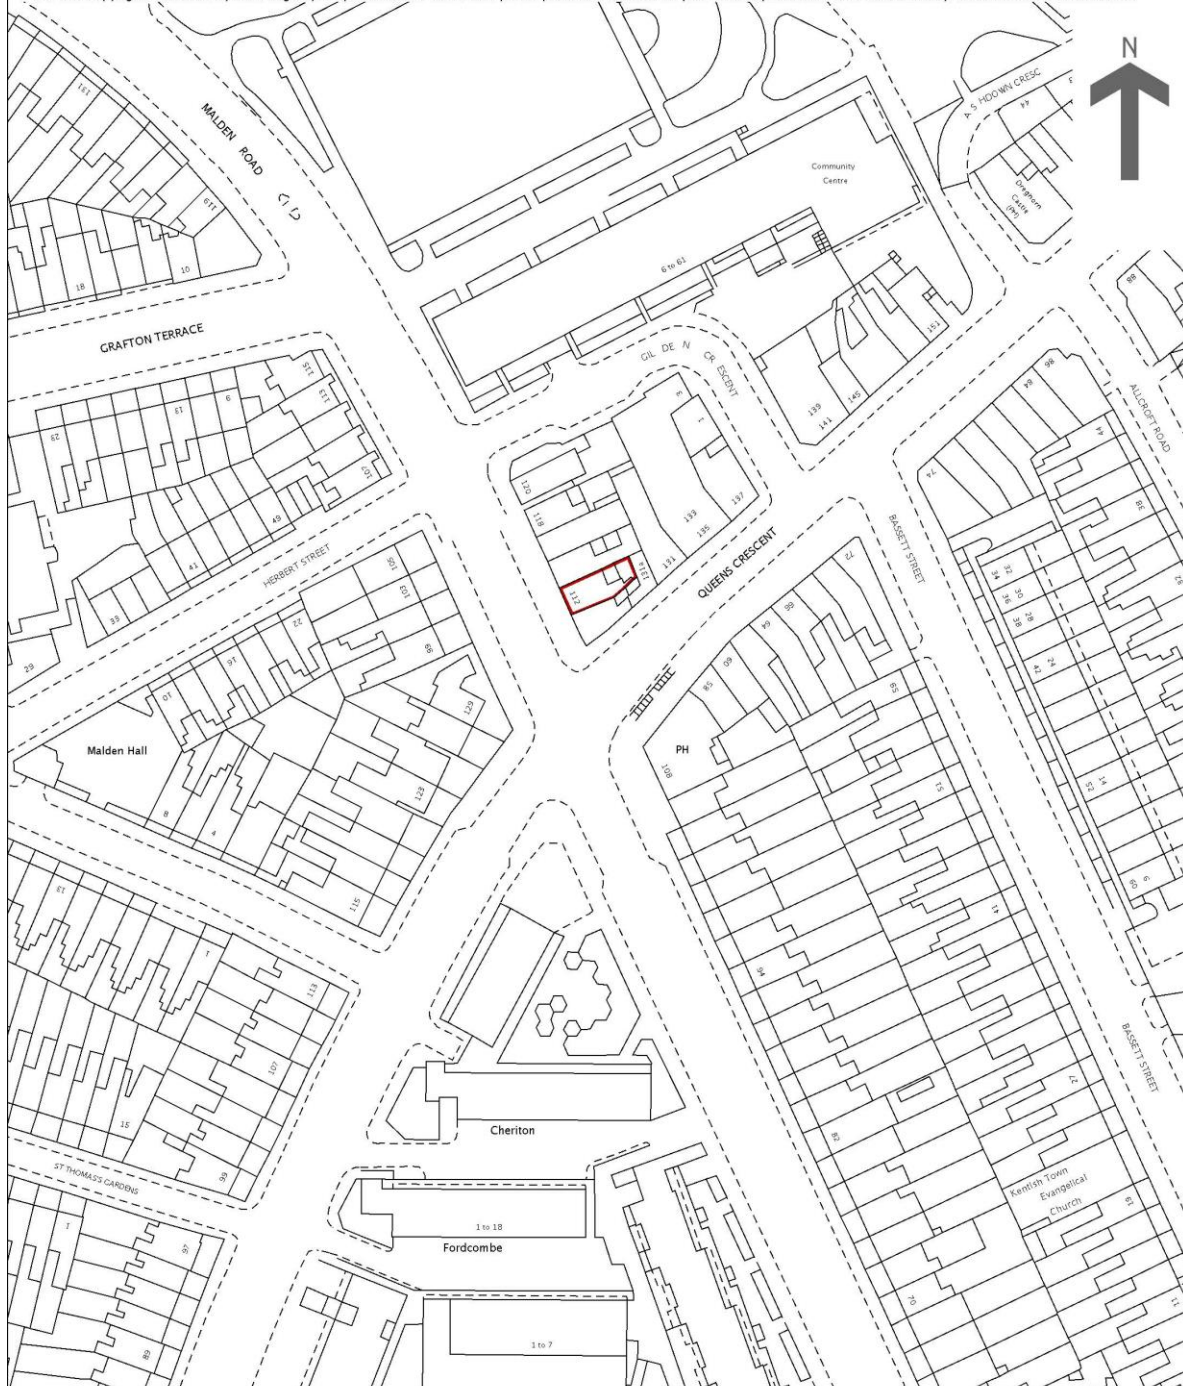

Site Location Plan

Land Registry
Official copy of
title plan

Title number **NGL806184**
Ordnance Survey map reference **TQ2885SW**
Scale **1:1250**
Administrative area **Camden**

©Crown Copyright. Produced by Land Registry. Reproduction in whole or in part is prohibited without the prior written permission of Ordnance Survey. Licence Number 100026316.