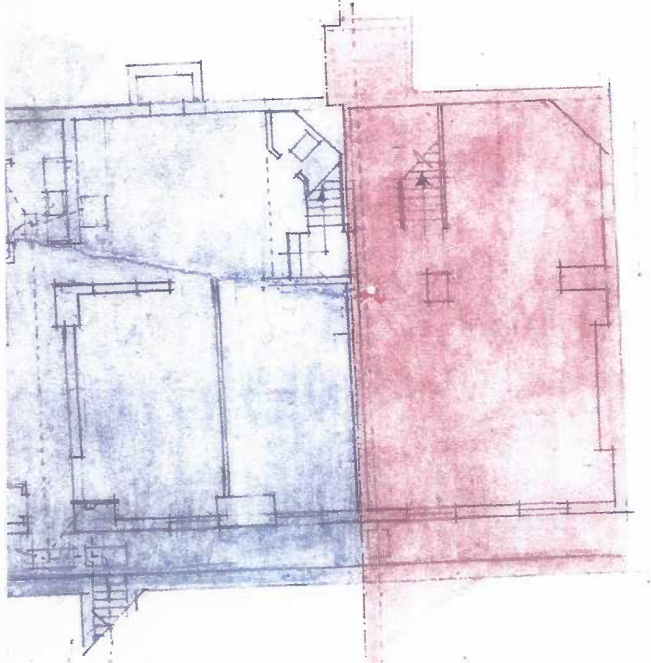

MR. & MRS. GORDON SMITH

- to -

MR. & MRS. SIMON CRESSWELL

L E A S E

of

27 Grove Terrace, Highgate Road,  
London, NW5.

7a

No 27

BASEMENT

No 27a

No 27

SEE DETAIL 156-0

GROUND FLOOR

No 27 ONLY

SECOND FLOOR

NOTE: ATTIC ROOM OVER THIS PORTION OF HOUSE, ALSO BELONGING TO NO 27, ONLY.