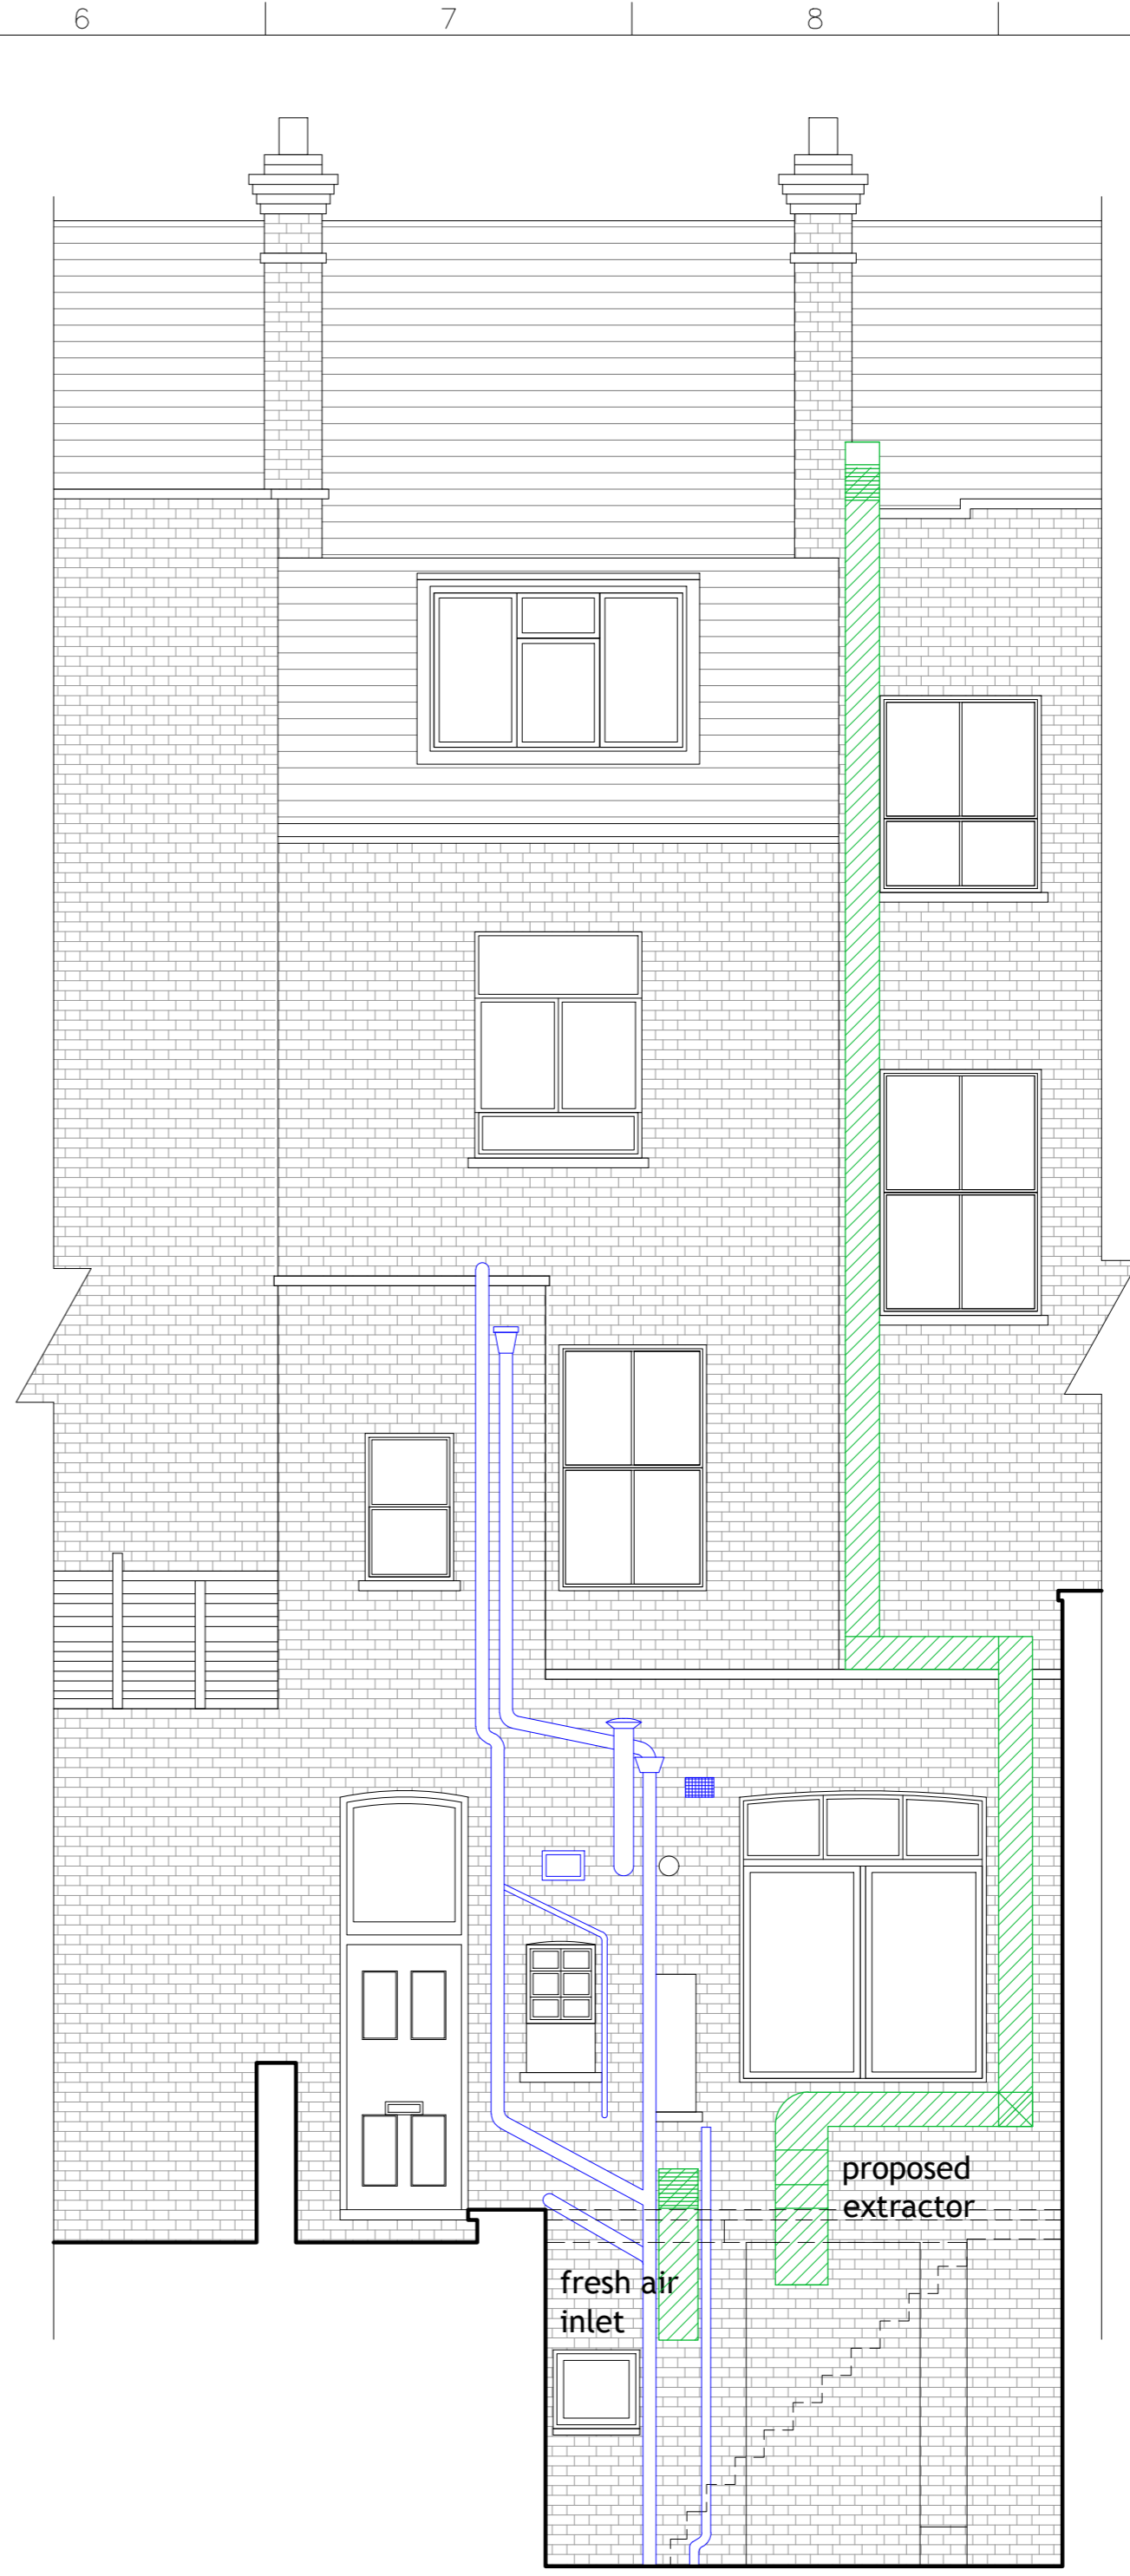

PROPOSED REAR ELEVATION PLAN

NOTES :

A	30.11.15	proposed extractor size reduced and lowered
	Date	Revisions
© copyright		

RKA
Architecture - Interior Design - Project Management

THE COTTAGE
116 ELMS LANE
LONDON HA0 2NP

TEL : 020 8385 2824
FAX : 020 8385 1864
email: mail@rkadesign.co.uk

Client SAMI KHOVEIRY

Job Title
202 WEST END LANE
LONDON
NW6 1SG

Drawing Title
EXISTING AND PROPOSED ELEVATIONS

Scale: 1 : 50 @ A2
Date: MAY 2015
Checked by: Drawn by: BKJ

Drg No.	Rev.
RK / TP / 1159/ 03	A