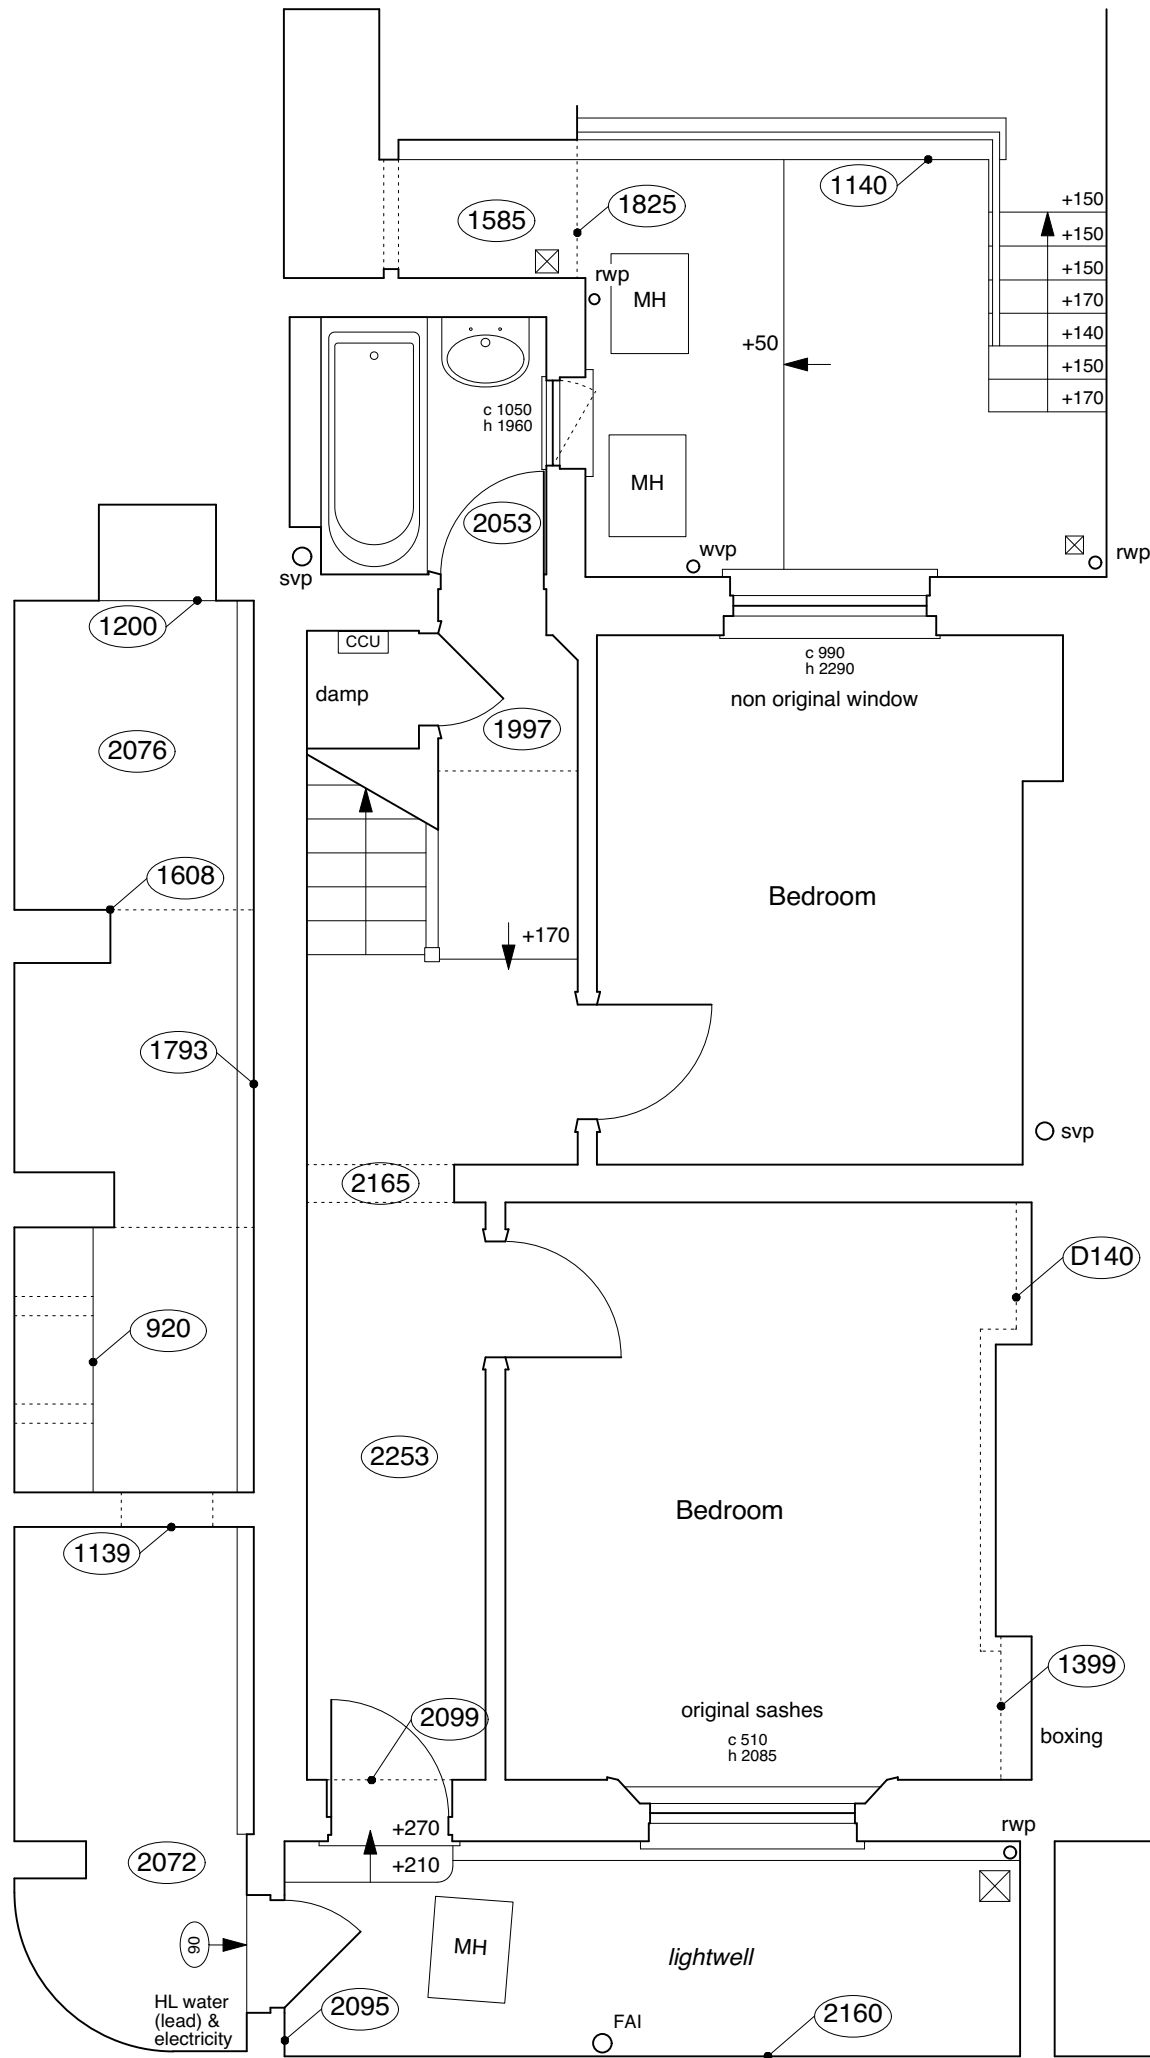

vault

vault

hall - view towards bathroom

hall - view towards front area

rear garden

rear bedroom

front bedroom

lightwell

	PROJECT 5 ARCHITECTURE LLP 8 Waterson Street London E2 8HL T: +44 (0)20 7739 9131 F: +44 (0)20 7739 3687 E: info@p5a.co.uk	job title 33 FREDERICK STREET, LONDON WC1X 0NB	scale 1:50 @ A3	drawn SA	drawing no. 6214-FS33-E01
	drawing BASEMENT PLAN - AS EXISTING	date JUNE 2015	checked XX		