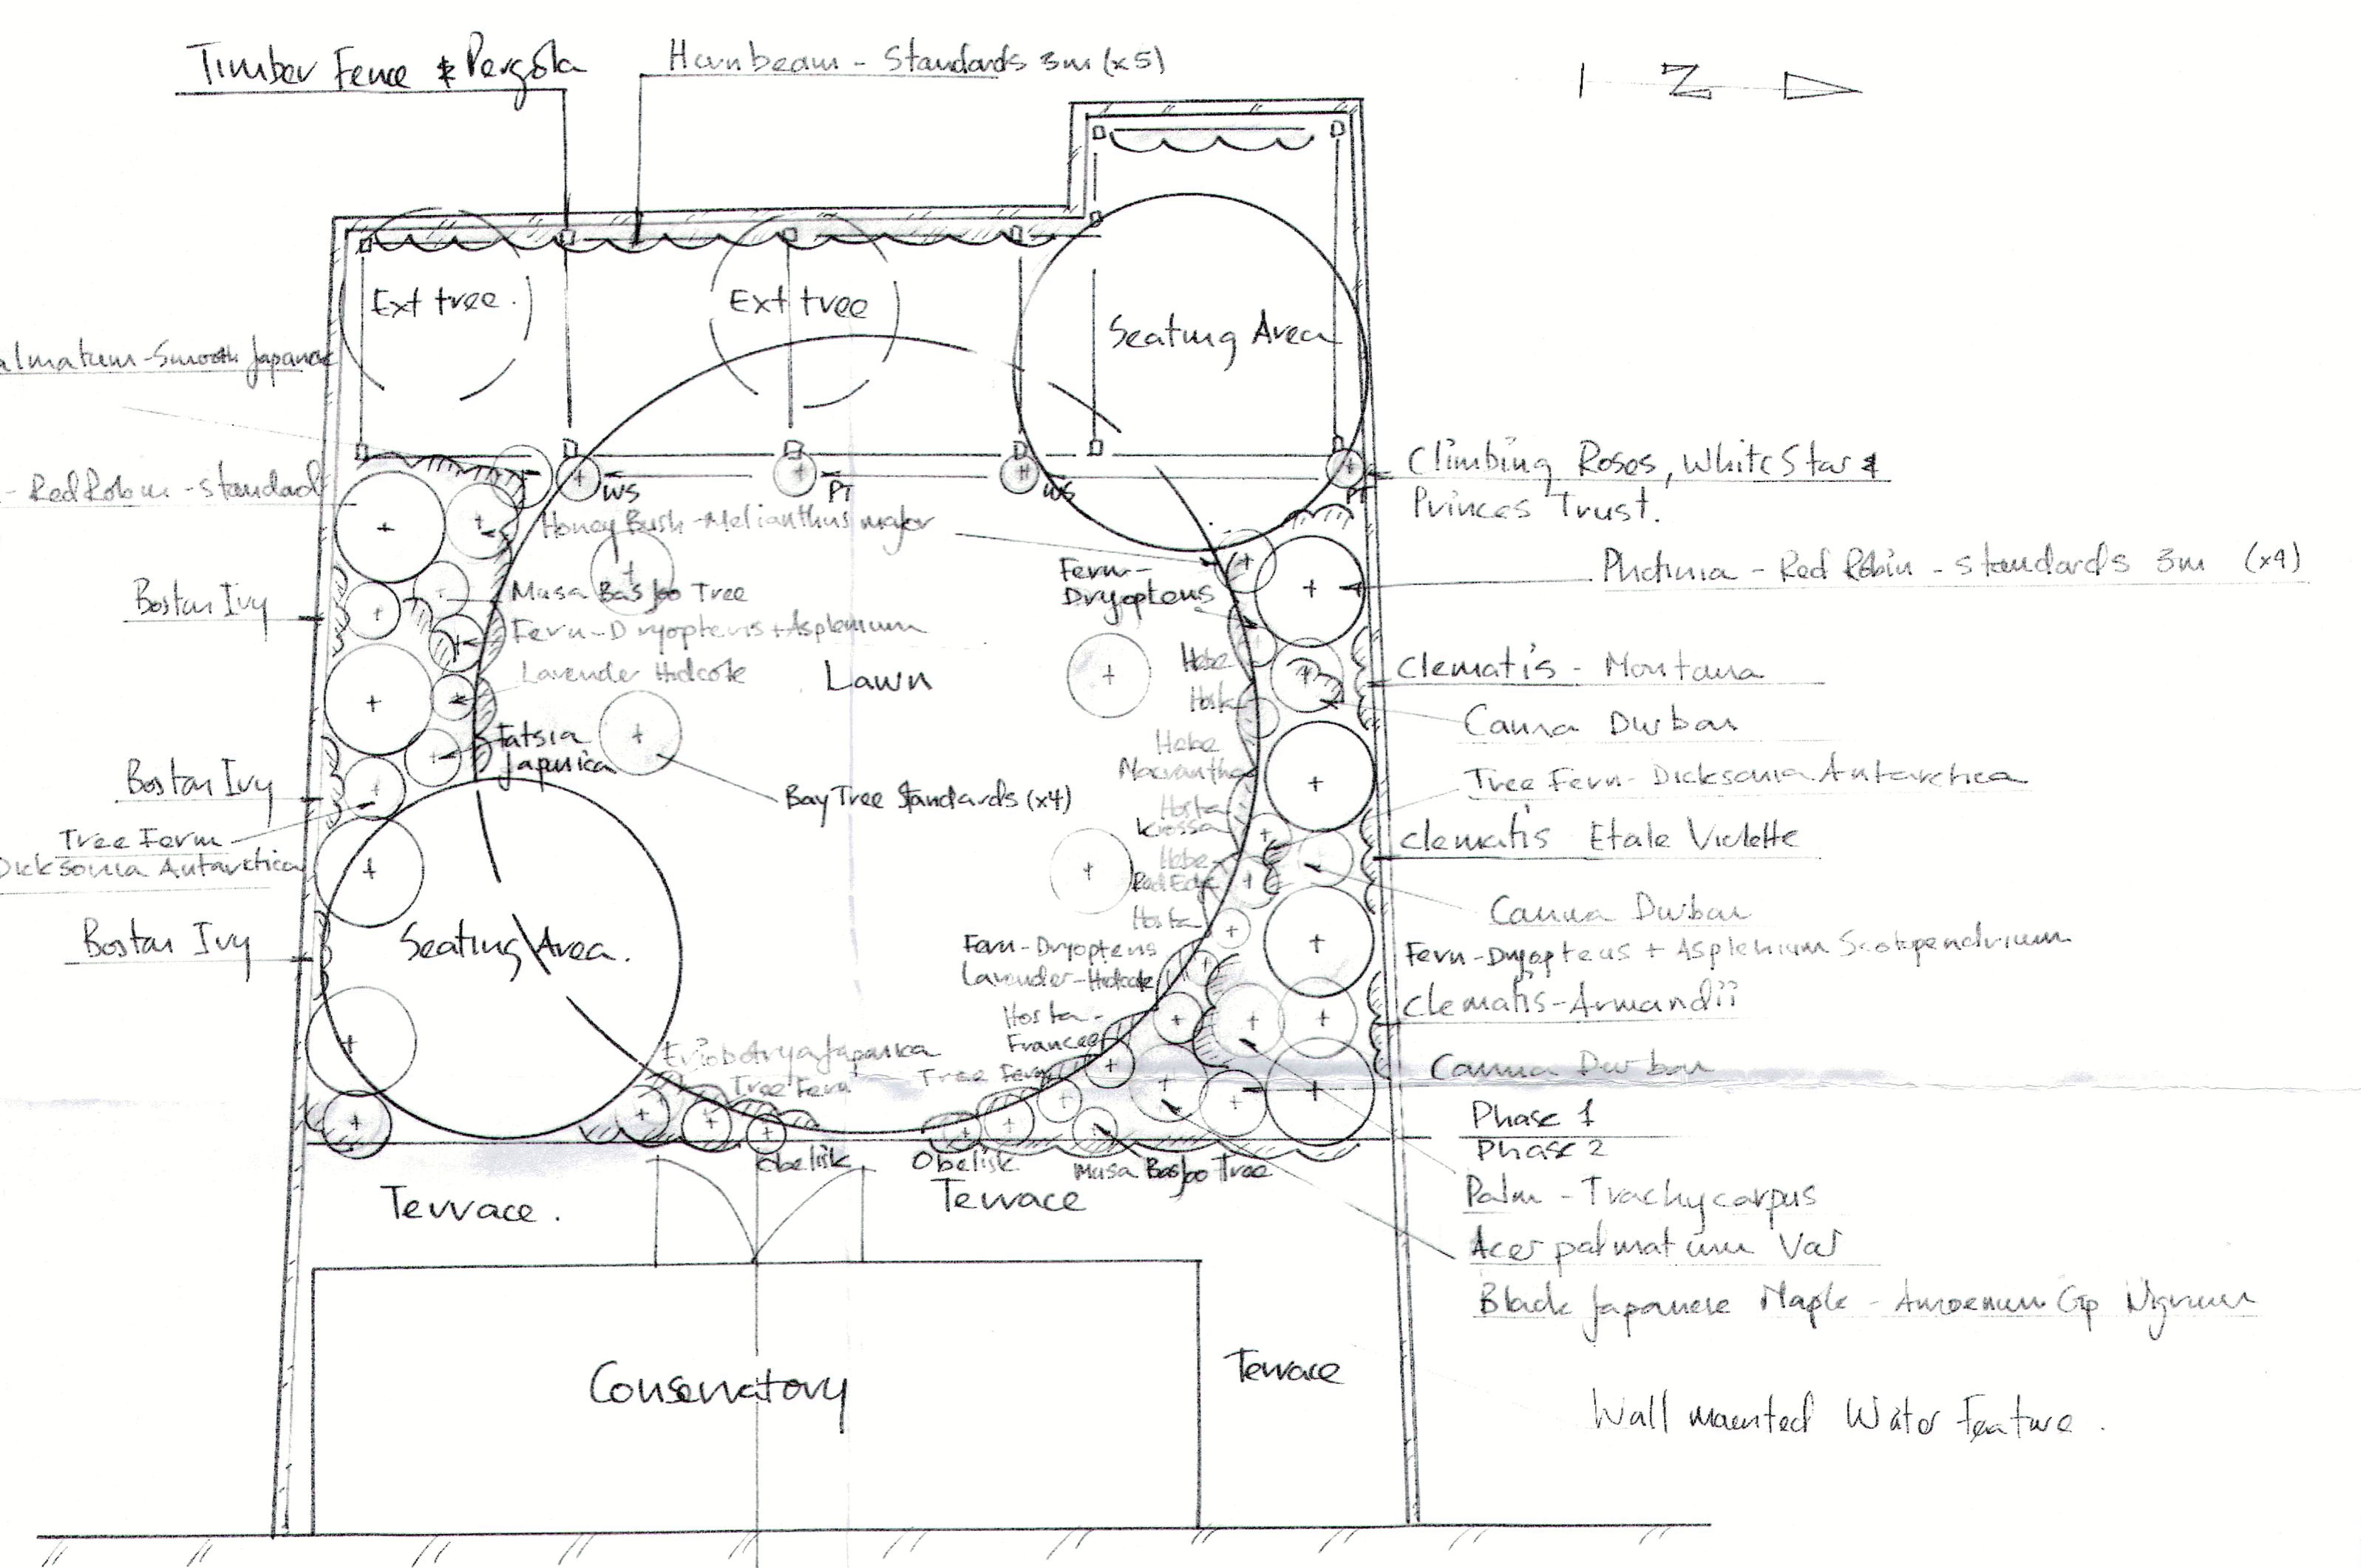

Plants
 - Puple & white
 - Common foxglove
 - Nerve pain Beauty
 - Arts Pude
 - Hedspek Blood
 - glomerata Super ba
 - Bee's Sunset + Perry Pude
 - Simplex - Atropurpurea 3m (x4)
 Brunette
 - Carafloose

Proposed Planting Plan - Rear Garden
 Scale 1:50

Mr & Mrs Anderson-Baerentzen - Flat 2,
 Whitehall 9-11 Bloomsbury Square
 WC1A 2LP Rear Garden
 Proposed Planting Plan
 Dwg 100/06